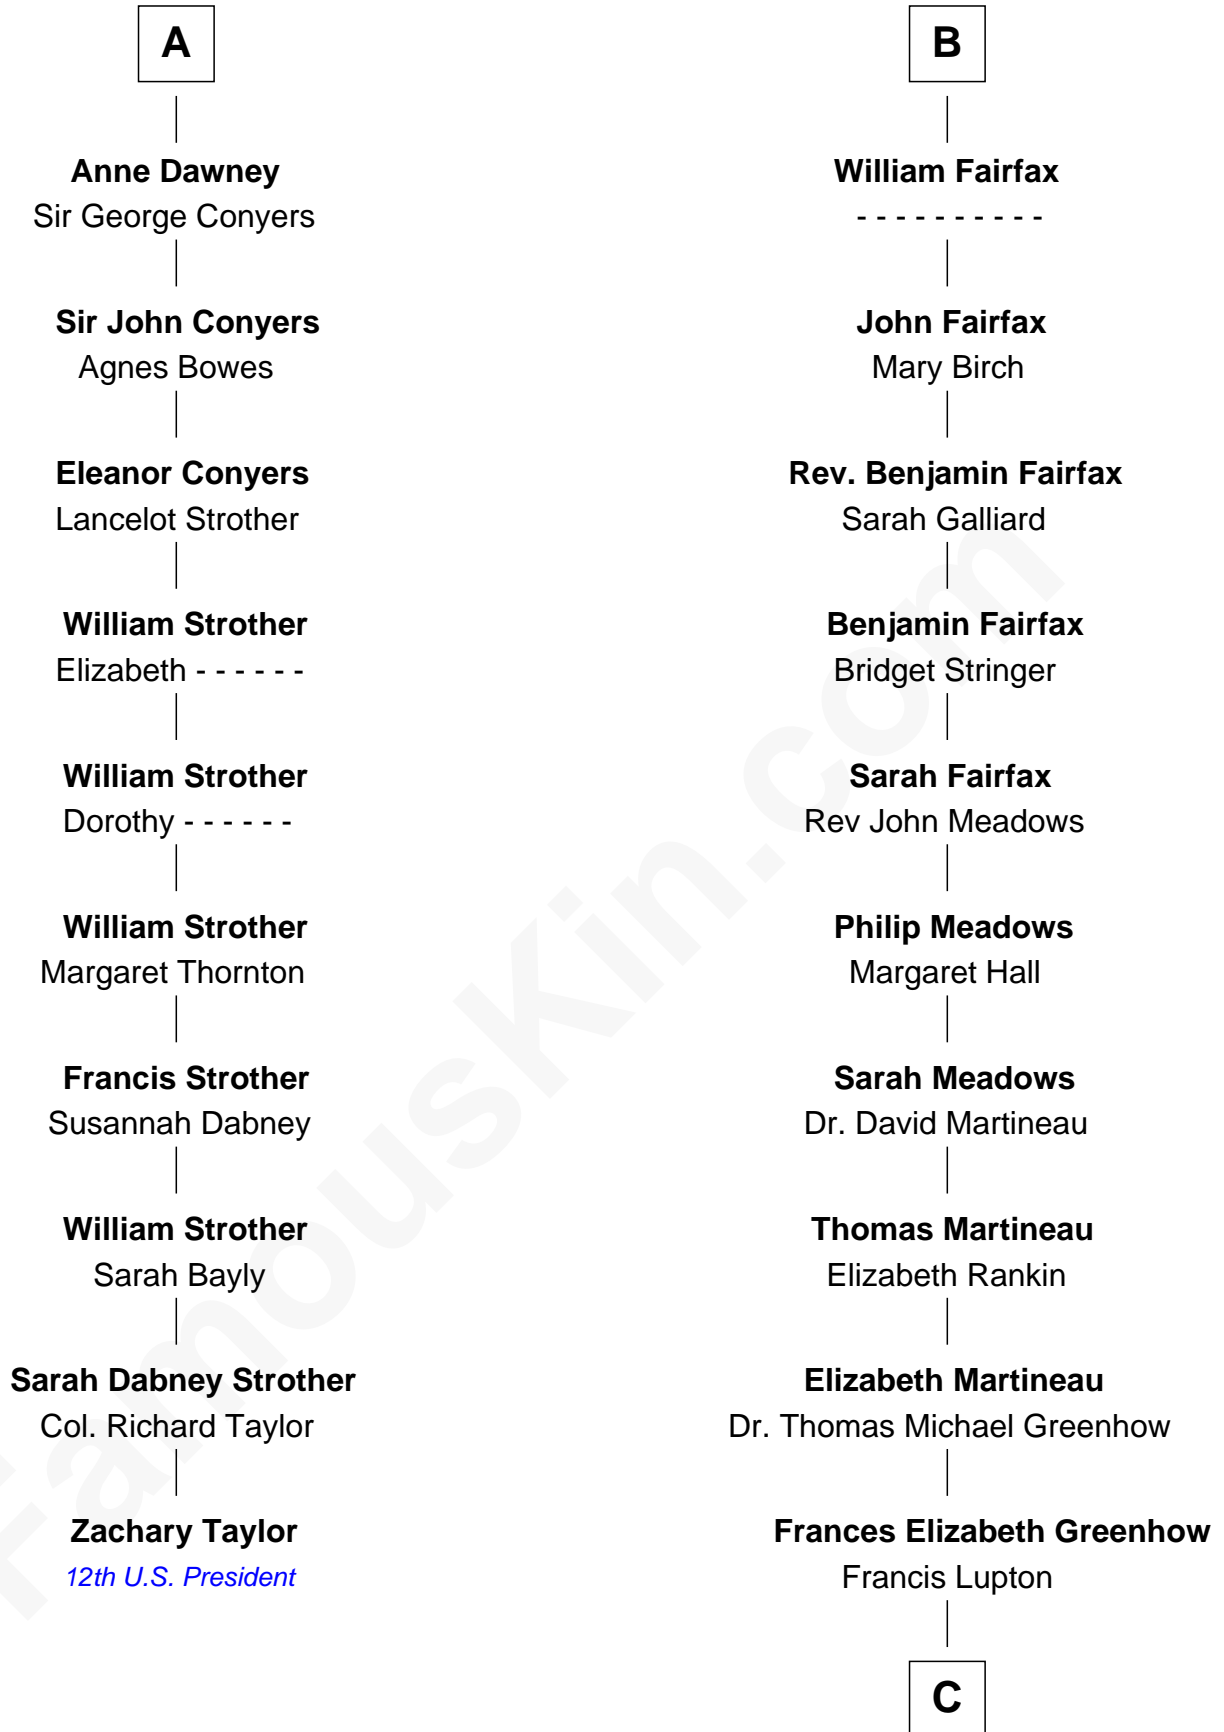

FamousKin.com
Relationship Chart of
Zachary Taylor
12th U.S. President

16th cousin 5 times removed of
Catherine Middleton
Princess of Wales

C

Francis Martineau Lupton

Harriet Albina Davis

Olive Christina Lupton

Richard Noel Middleton

Peter Francis Middleton

Valerie Glassborow

Michael Francis Middleton

Carole Elizabeth Goldsmith

Catherine Middleton

Princess of Wales