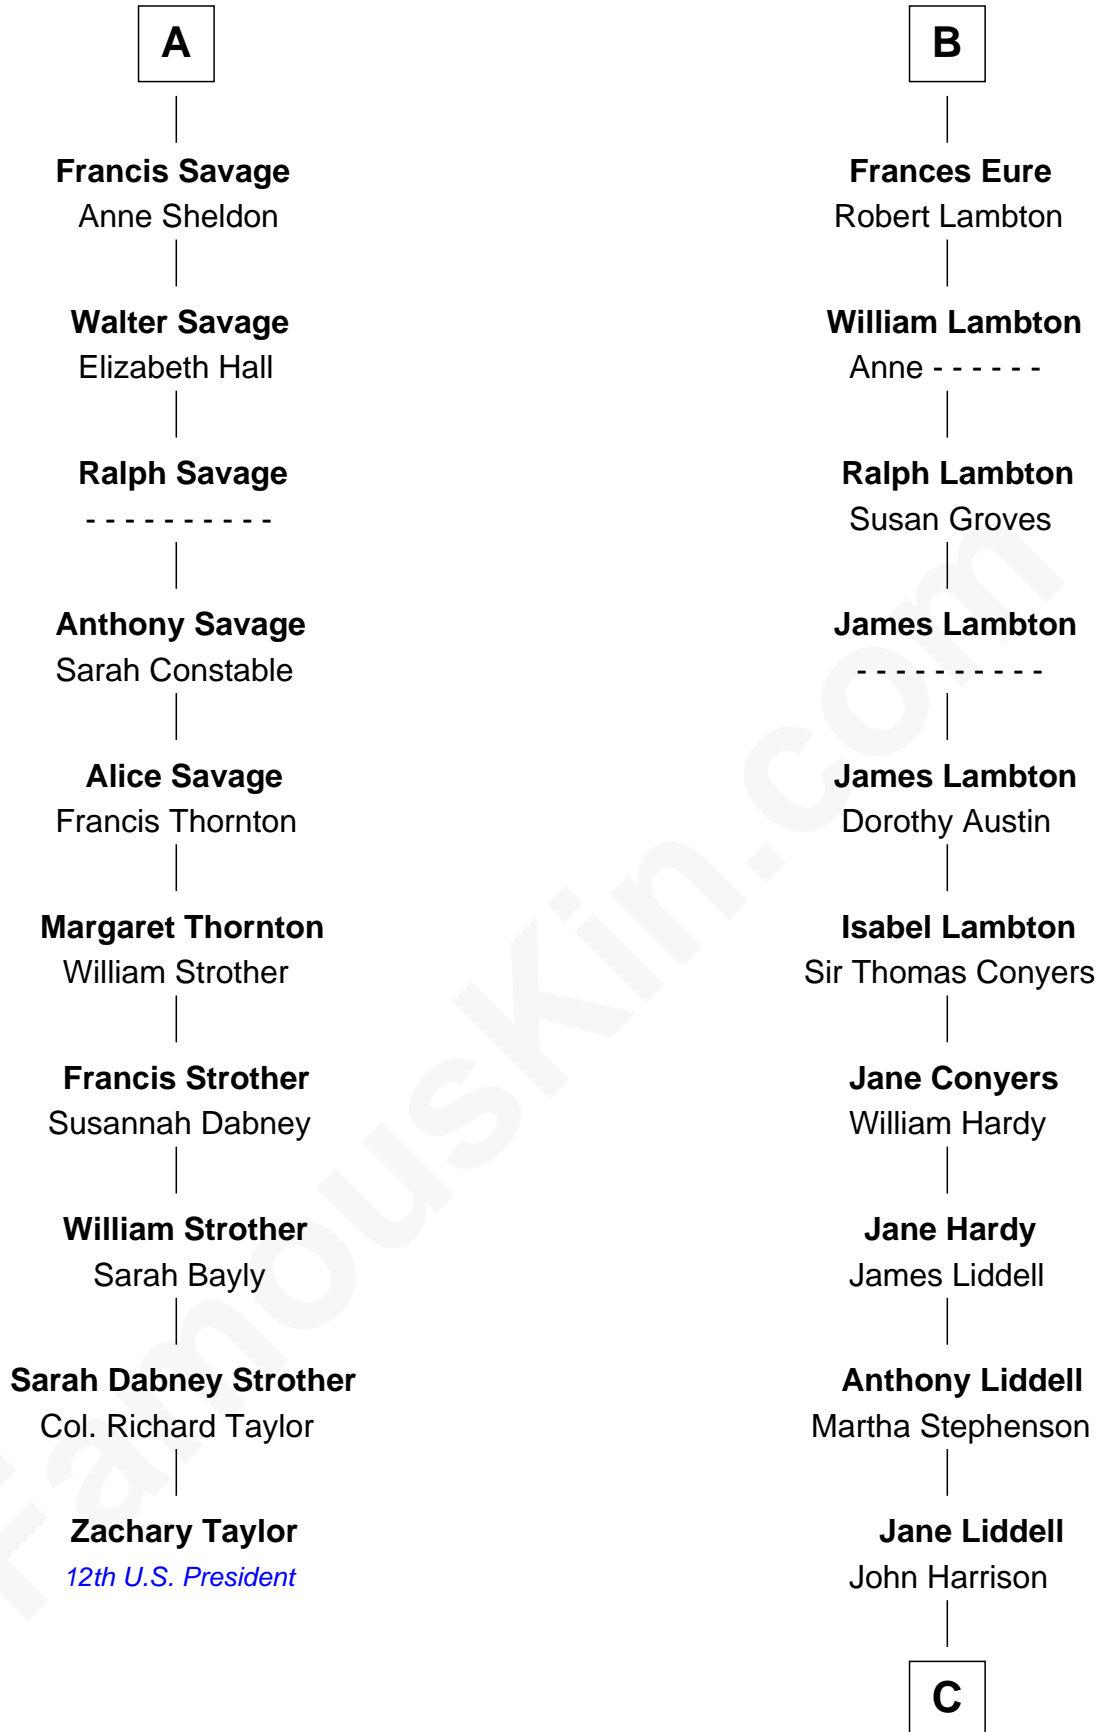

**FamousKin.com**  
**Relationship Chart of**  
**Zachary Taylor**  
*12th U.S. President*

**16th cousin 5 times removed of**  
**Catherine Middleton**  
*Princess of Wales*

**Edmund Fitzalan**  
 Alice de Warenne

**Richard Fitzalan**  
 Eleanor Plantagenet

**Aline Fitzalan**  
 Sir Roger le Strange

**Sir Richard Fitzalan**  
 Elizabeth de Bohun

**Lucy le Strange**  
 Sir William Willoughby

**Elizabeth Fitzalan**  
 Sir Robert Goushill

**Margery Willoughby**  
 Sir William FitzHugh

**Joan Goushill**  
 Sir Thomas Stanley

**Maud FitzHugh**  
 Sir William Bowes

**Katherine Stanley**  
 Sir John Savage

**Sir Ralph Bowes**  
 Margery Conyers

**Sir Christopher Savage**  
 Anne Stanley

**Sir Ralph Bowes**  
 Elizabeth Clifford

**Sir Christopher Savage**  
 Anne Lygon

**Margery Bowes**  
 Sir Ralph Eure

**A**

**B**

C

**John Harrison**