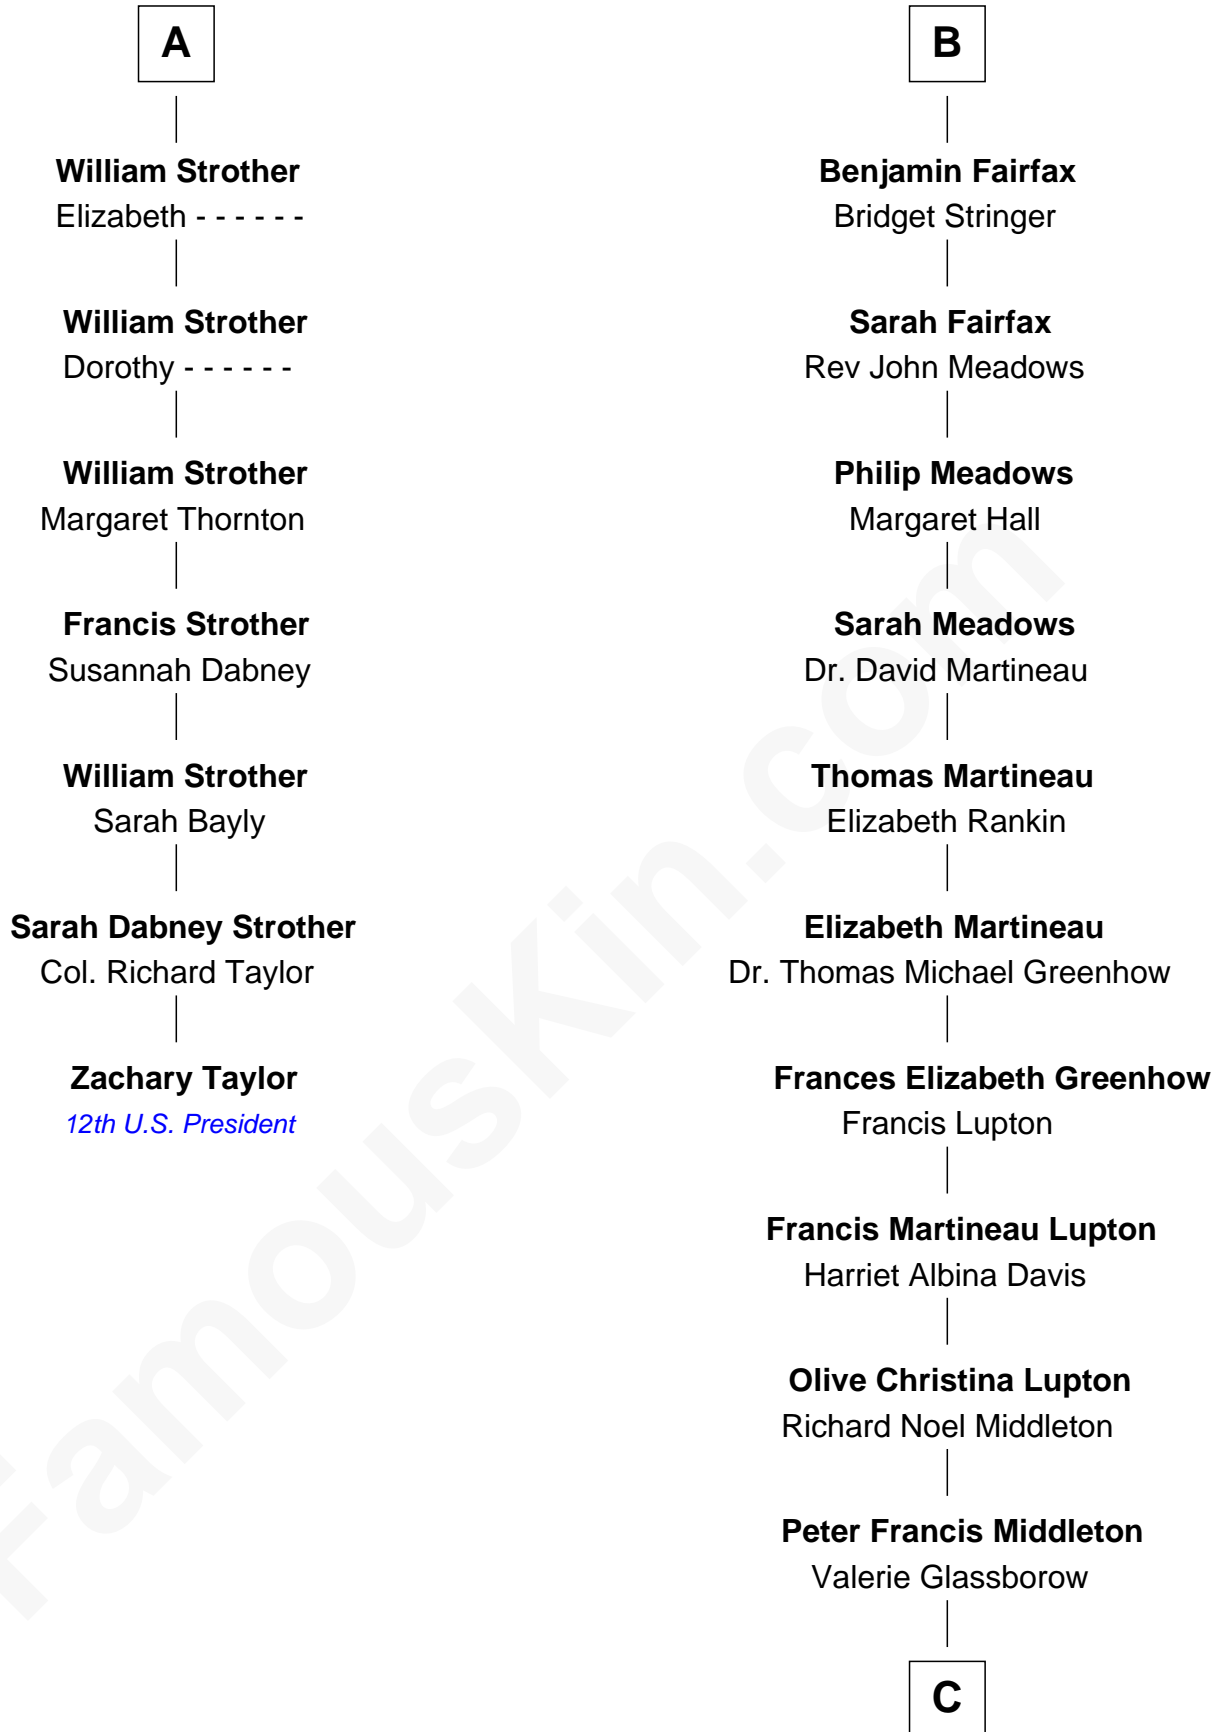

# FamousKin.com Relationship Chart of

**Zachary Taylor**  
12th U.S. President

13th cousin 5 times removed of

**Catherine Middleton**  
Princess of Wales

**Sir Ralph Neville**  
Joan Beaufort

**George Neville**  
Elizabeth Beauchamp

**Sir Henry Neville**  
Joan Bouchier

**Sir Richard Neville**  
Anne Stafford

**Dorothy Neville**  
Sir John Dawney

**Anne Dawney**  
Sir George Conyers

**Sir John Conyers**  
Agnes Bowes

**Eleanor Conyers**  
Lancelot Strother

**A**

**Eleanor Neville**  
Sir Henry Percy

**Sir Henry Percy**  
Eleanor Poynings

**Margaret Percy**  
Sir William Gascoigne

**Agnes Gascoigne**  
Sir Thomas Fairfax

**William Fairfax**  
-----

**John Fairfax**  
Mary Birch

**Rev. Benjamin Fairfax**  
Sarah Galliard

**B**

Michael Francis Middleton  
Carole Elizabeth Goldsmith

Catherine Middleton  
*Princess of Wales*

FamousKin.com