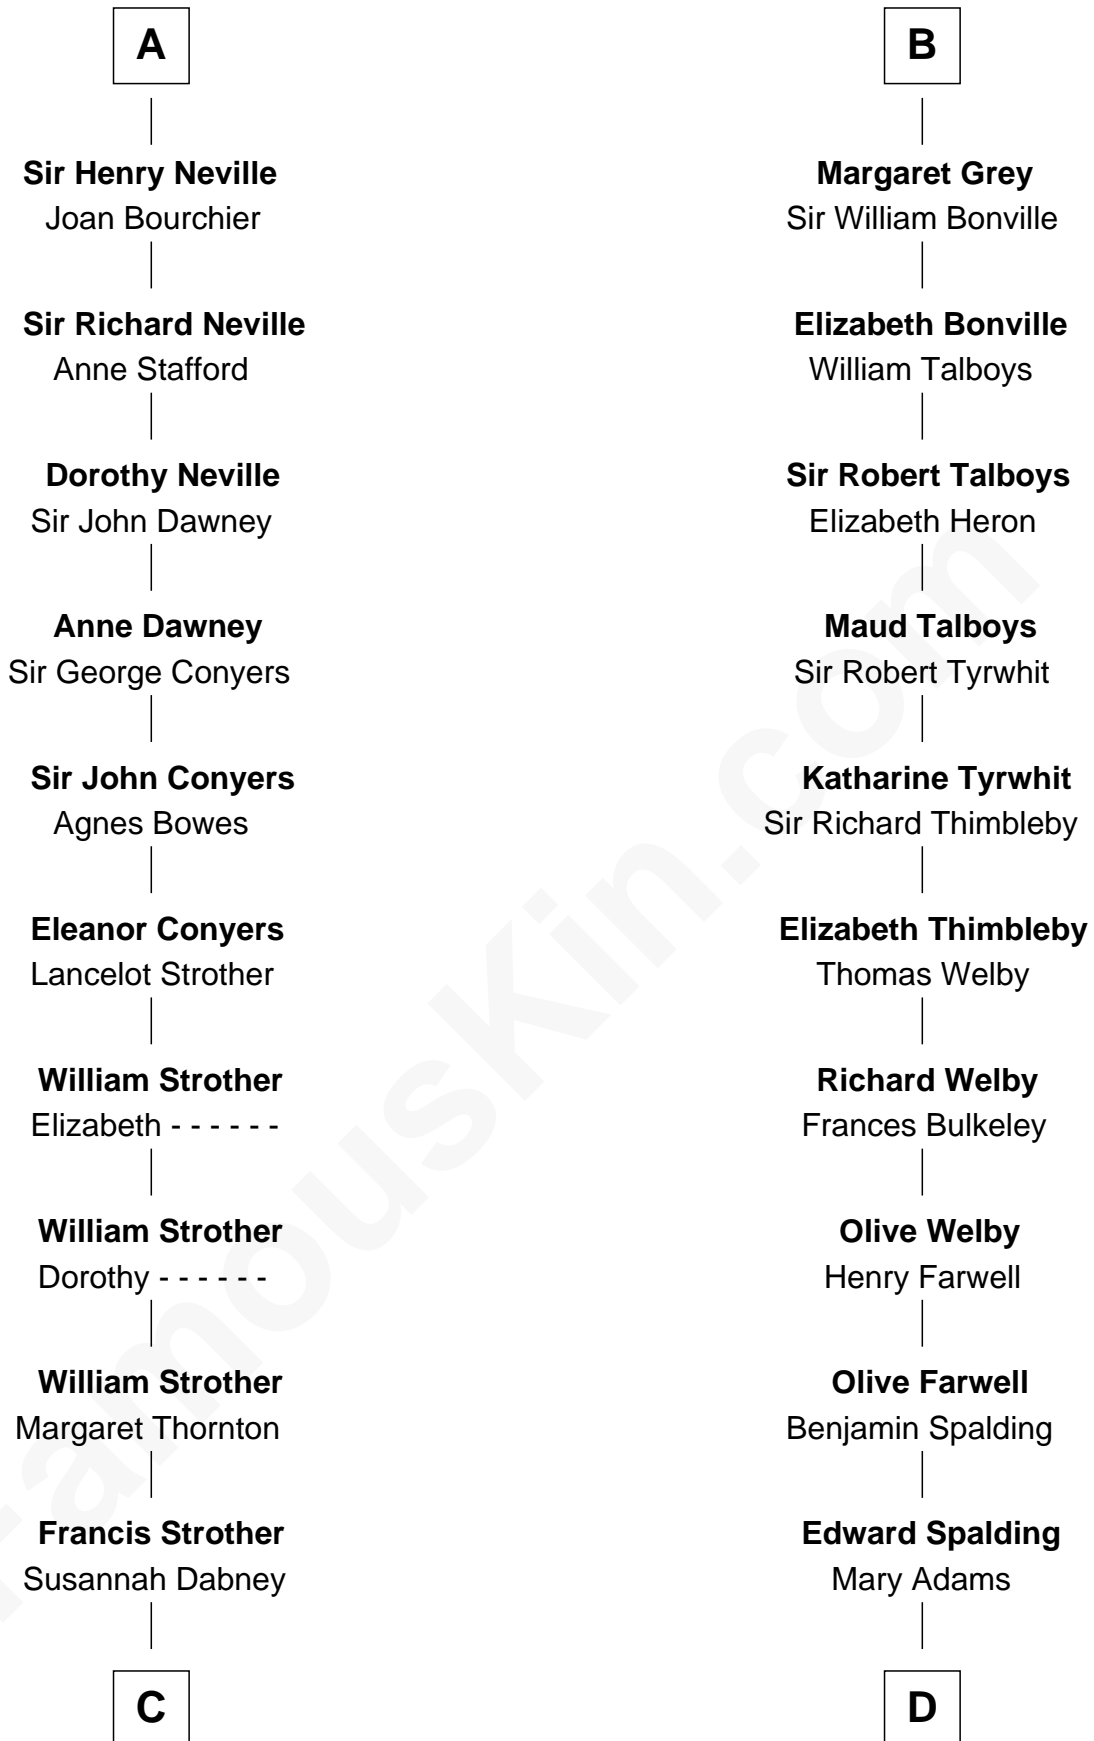

FamousKin.com
Relationship Chart of
Zachary Taylor
12th U.S. President

19th cousin 2 times removed of
William Rufus Day
36th U.S. Secretary of State

C

William Strother

Sarah Bayly

Sarah Dabney Strother

Col. Richard Taylor

Zachary Taylor

12th U.S. President

D

Ebenezer Spalding

Mary Fassett

Dr. Rufus Spalding

Lydia Paine

Rufus Paine Spalding