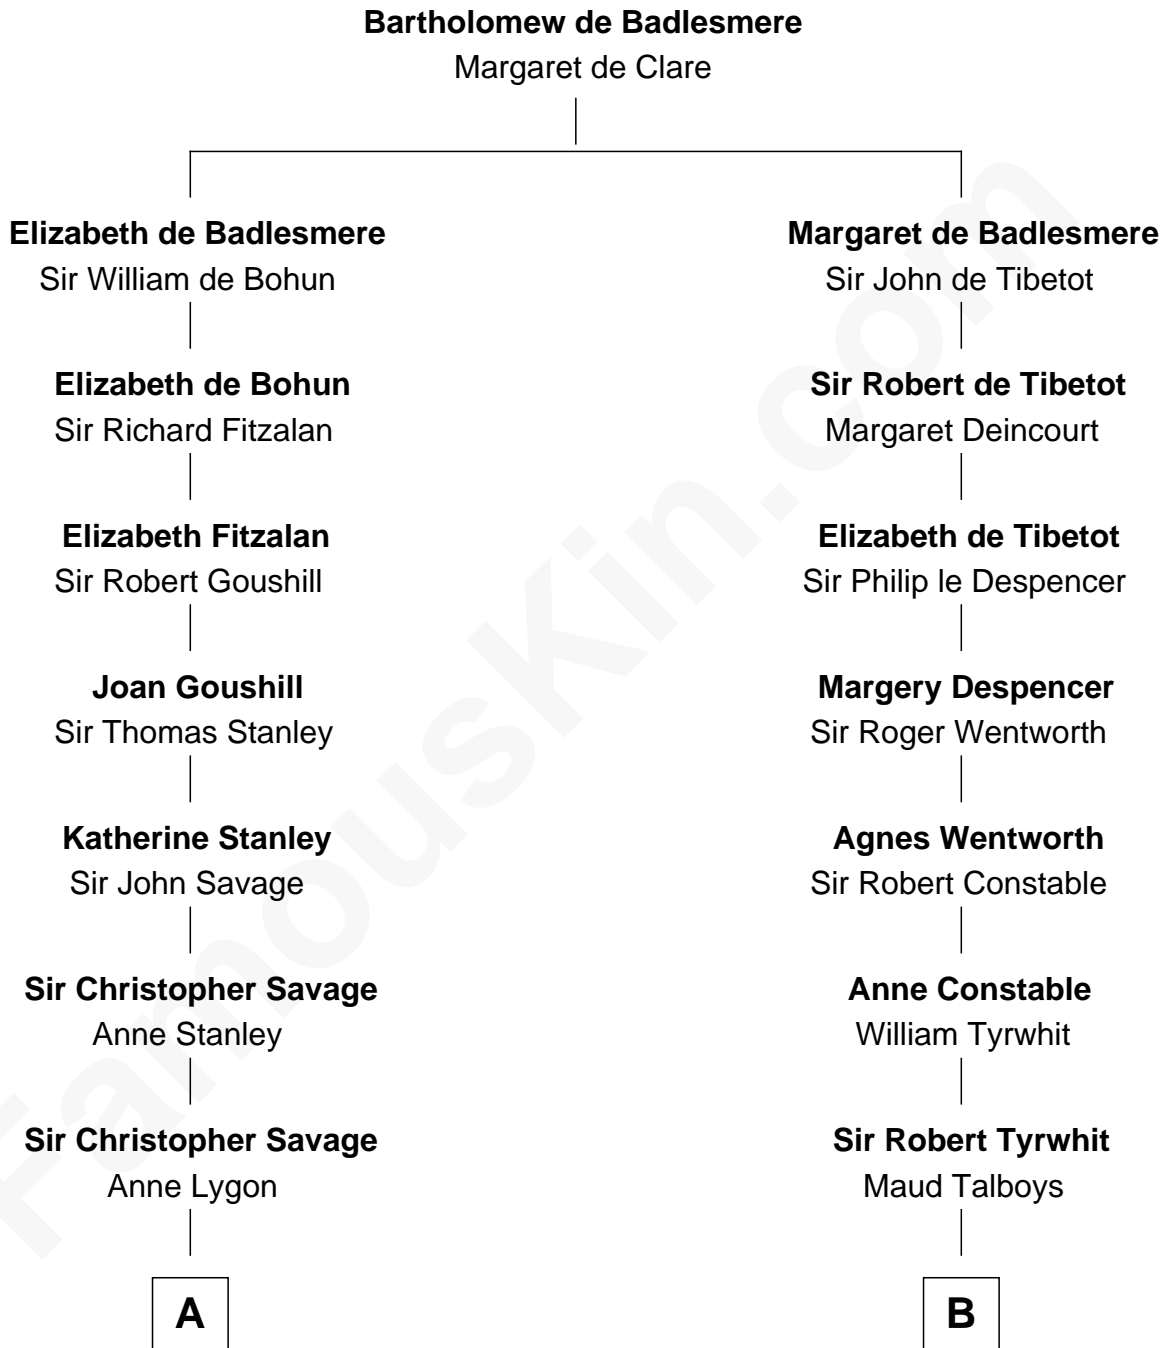

FamousKin.com
Relationship Chart of
Zachary Taylor
12th U.S. President

16th cousin 5 times removed of
Anna Gunn
TV and Movie Actress

C

William Rufus Day
Mary Elizabeth Schaefer

Luther N. Day
Ida McKinley Barber