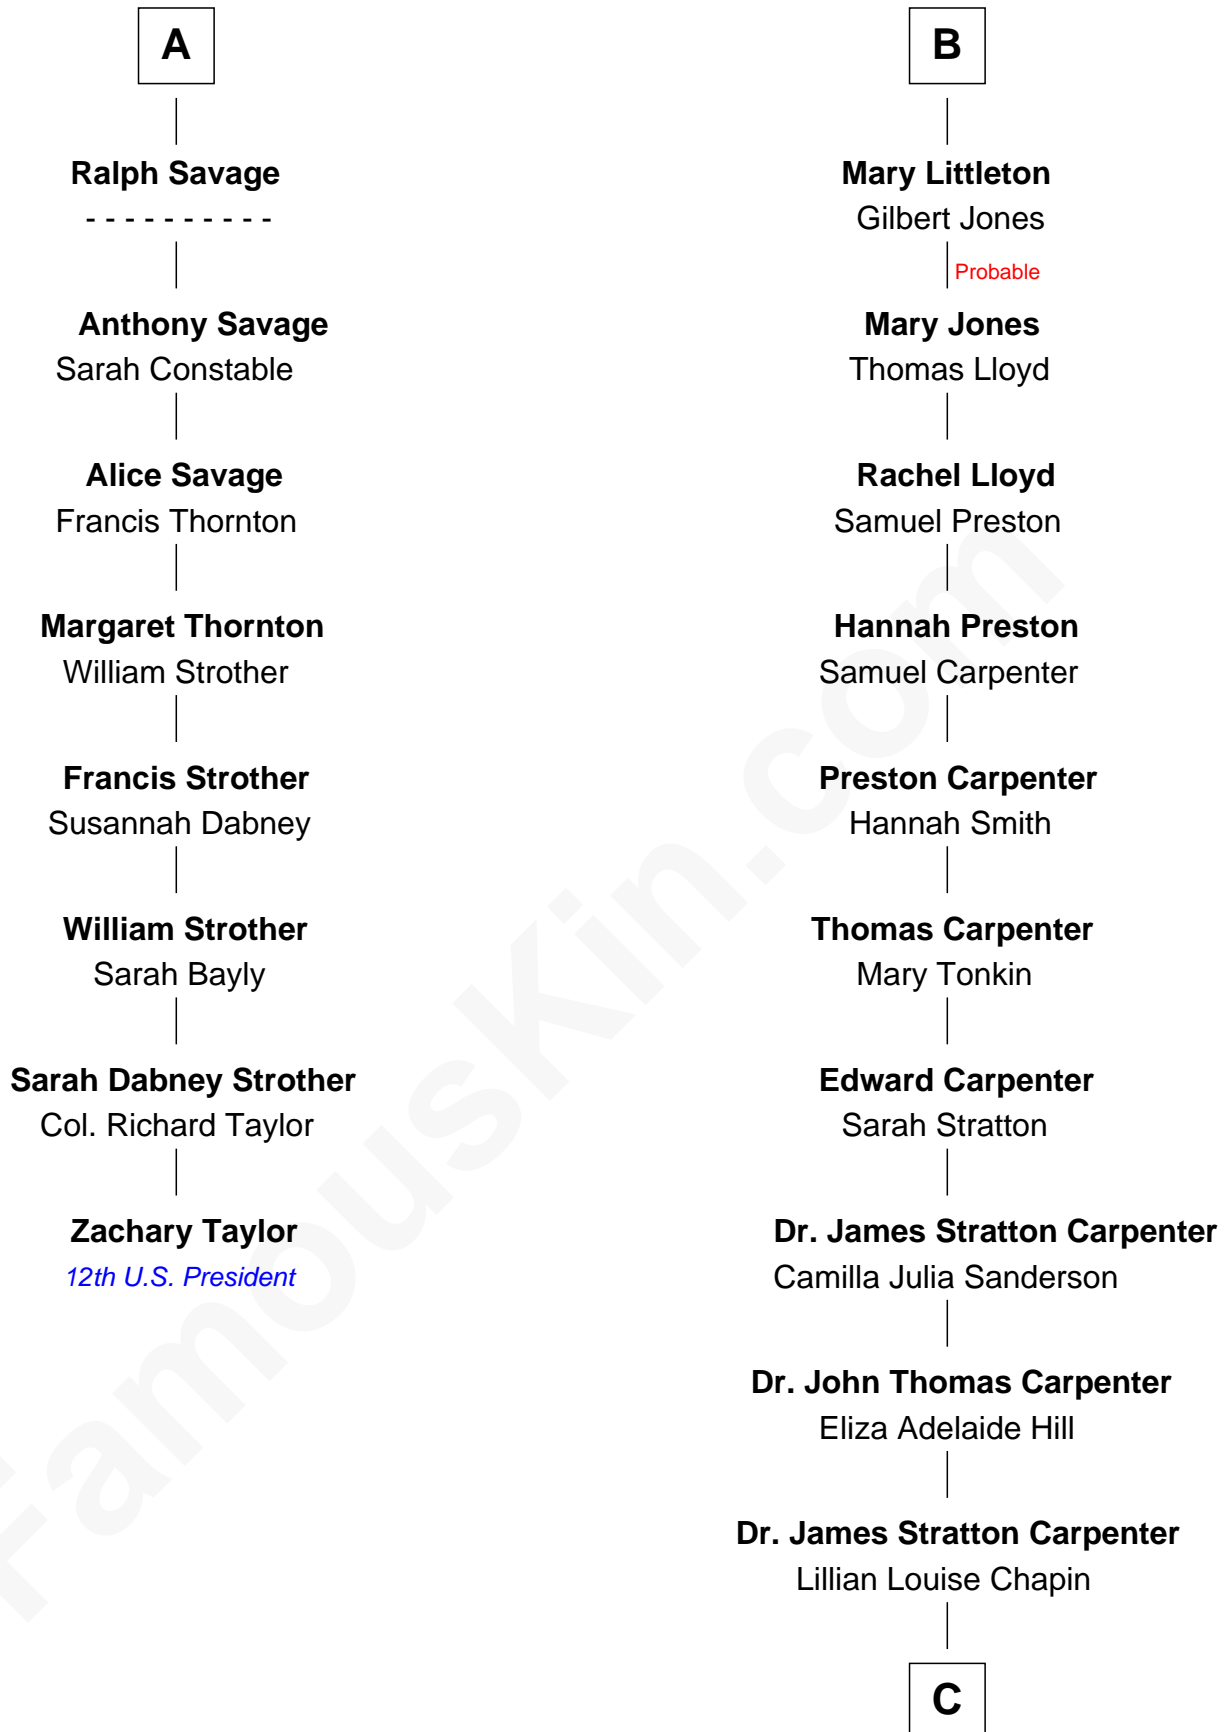

**FamousKin.com**  
**Relationship Chart of**  
**Zachary Taylor**  
*12th U.S. President*

**14th cousin 5 times removed of**  
**Mary Chapin Carpenter**  
*Singer and Songwriter*

**C**

**Chapin Carpenter**

Ruth Smythe

**Chapin Carpenter**

Mary Bowie Robertson

**Mary Chapin Carpenter**

*Singer and Songwriter*

FamousKin.com