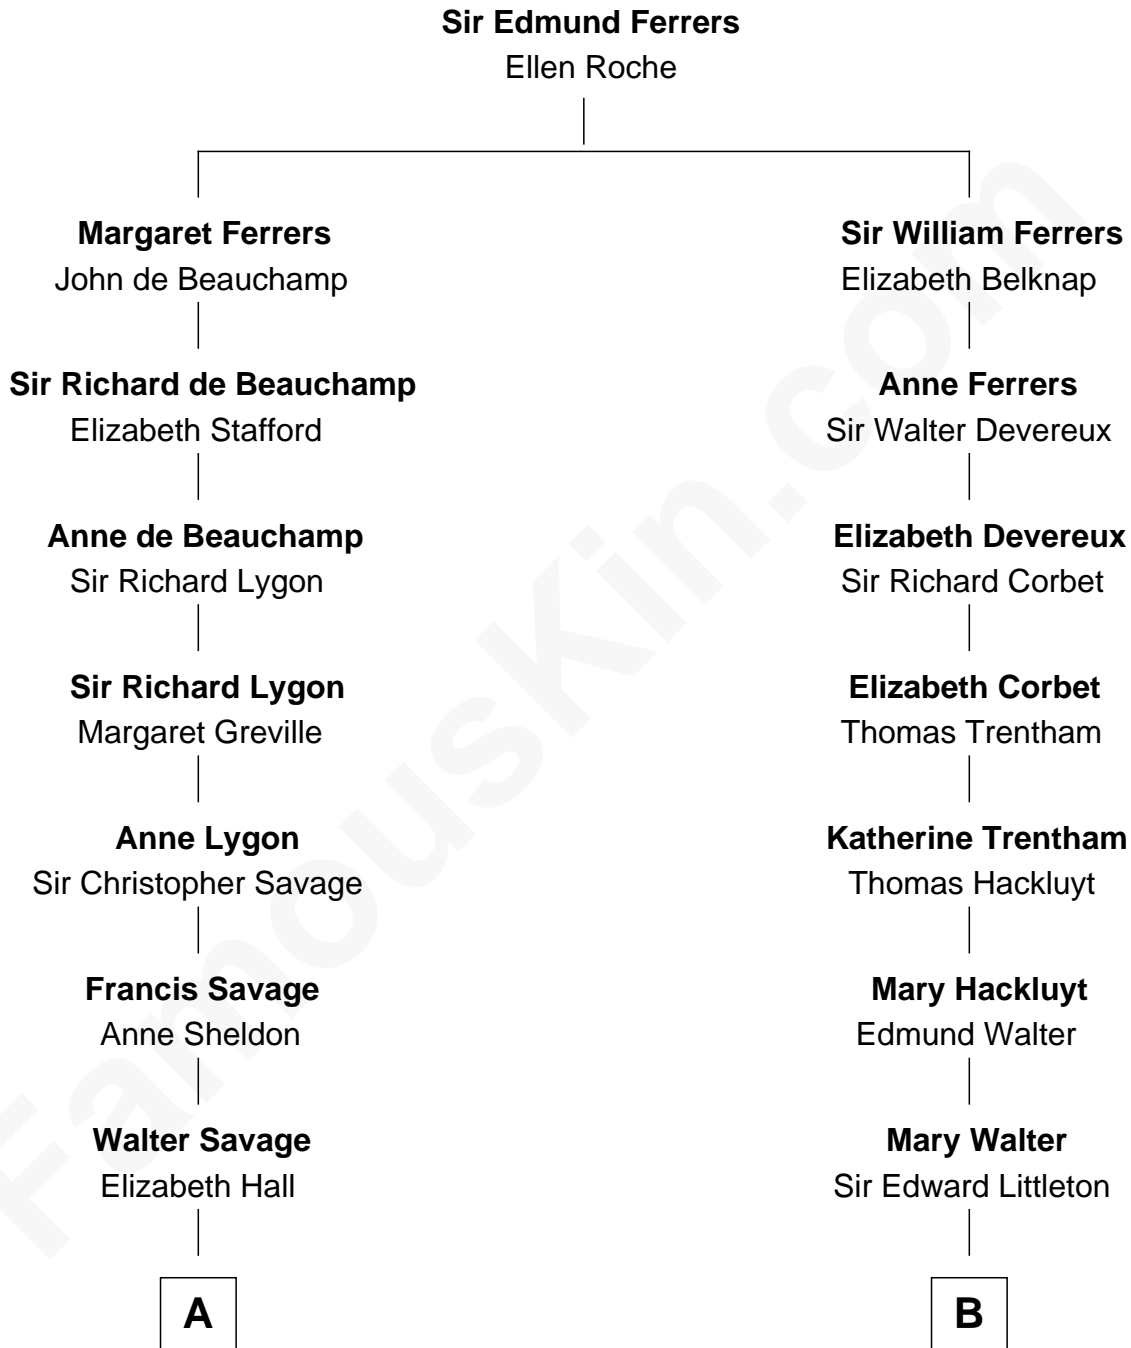

**FamousKin.com**  
**Relationship Chart of**  
**Zachary Taylor**  
*12th U.S. President*

**14th cousin 5 times removed of**  
**Mary Chapin Carpenter**  
*Singer and Songwriter*

**C**

**Chapin Carpenter**

Ruth Smythe

**Chapin Carpenter**

Mary Bowie Robertson

**Mary Chapin Carpenter**

*Singer and Songwriter*

FamousKin.com