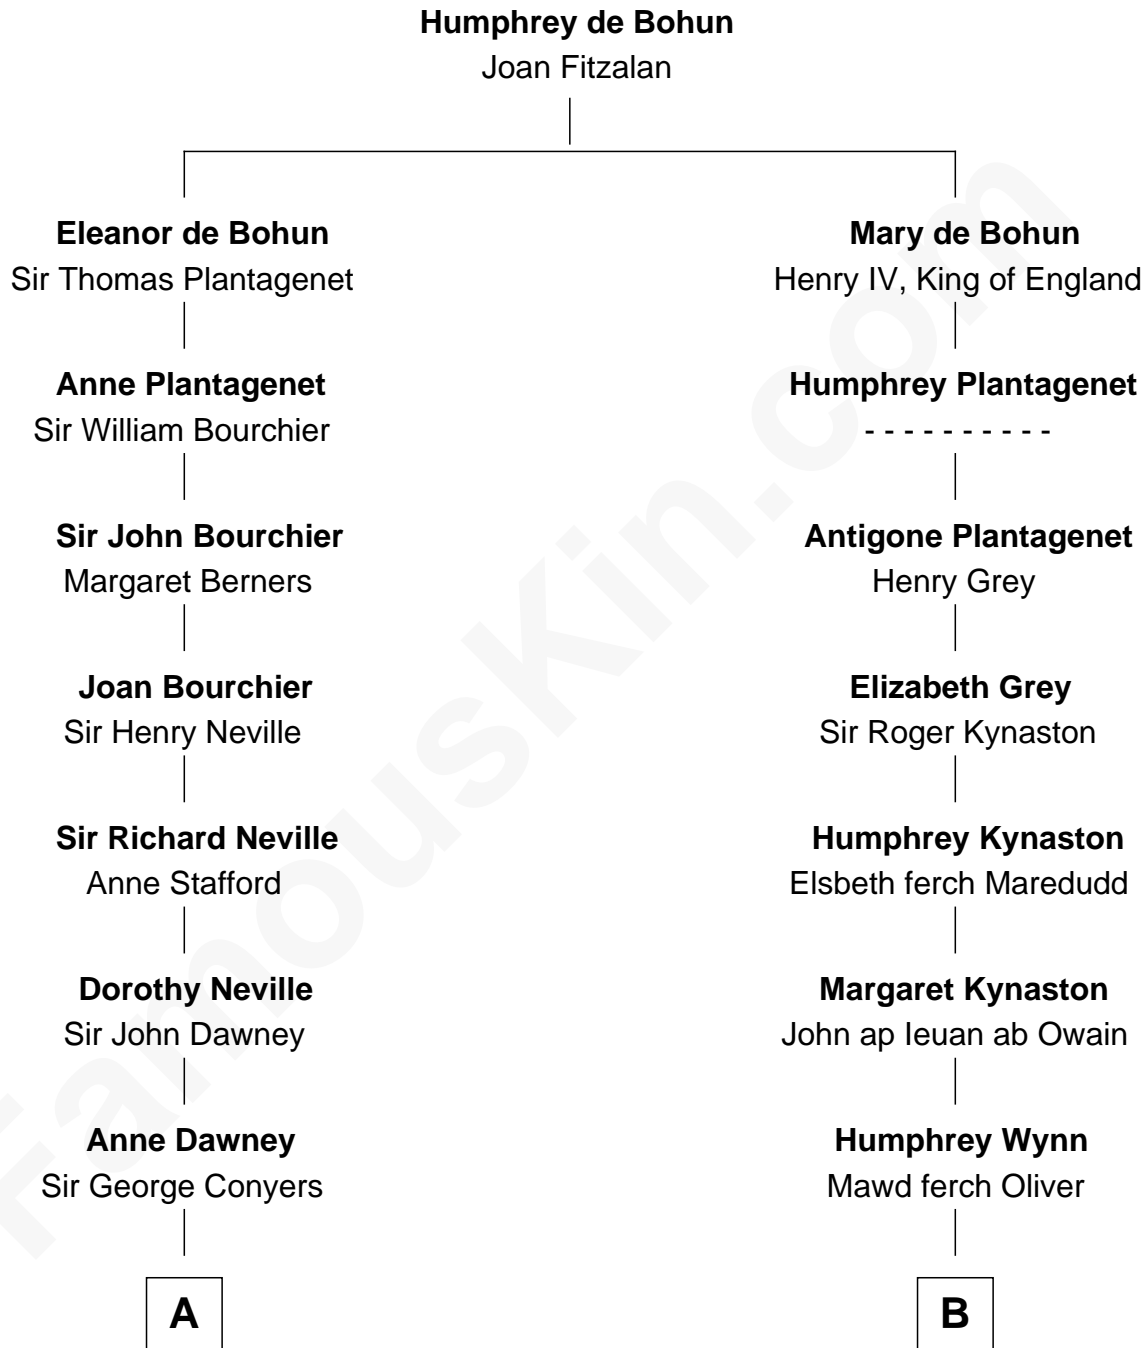

FamousKin.com
Relationship Chart of
Zachary Taylor
12th U.S. President

15th cousin 5 times removed of
Mary Chapin Carpenter
Singer and Songwriter

C

Dr. James Stratton Carpenter

Lillian Louise Chapin

Chapin Carpenter

Ruth Smythe

Chapin Carpenter

Mary Bowie Robertson

Mary Chapin Carpenter

Singer and Songwriter

FamousKin.com