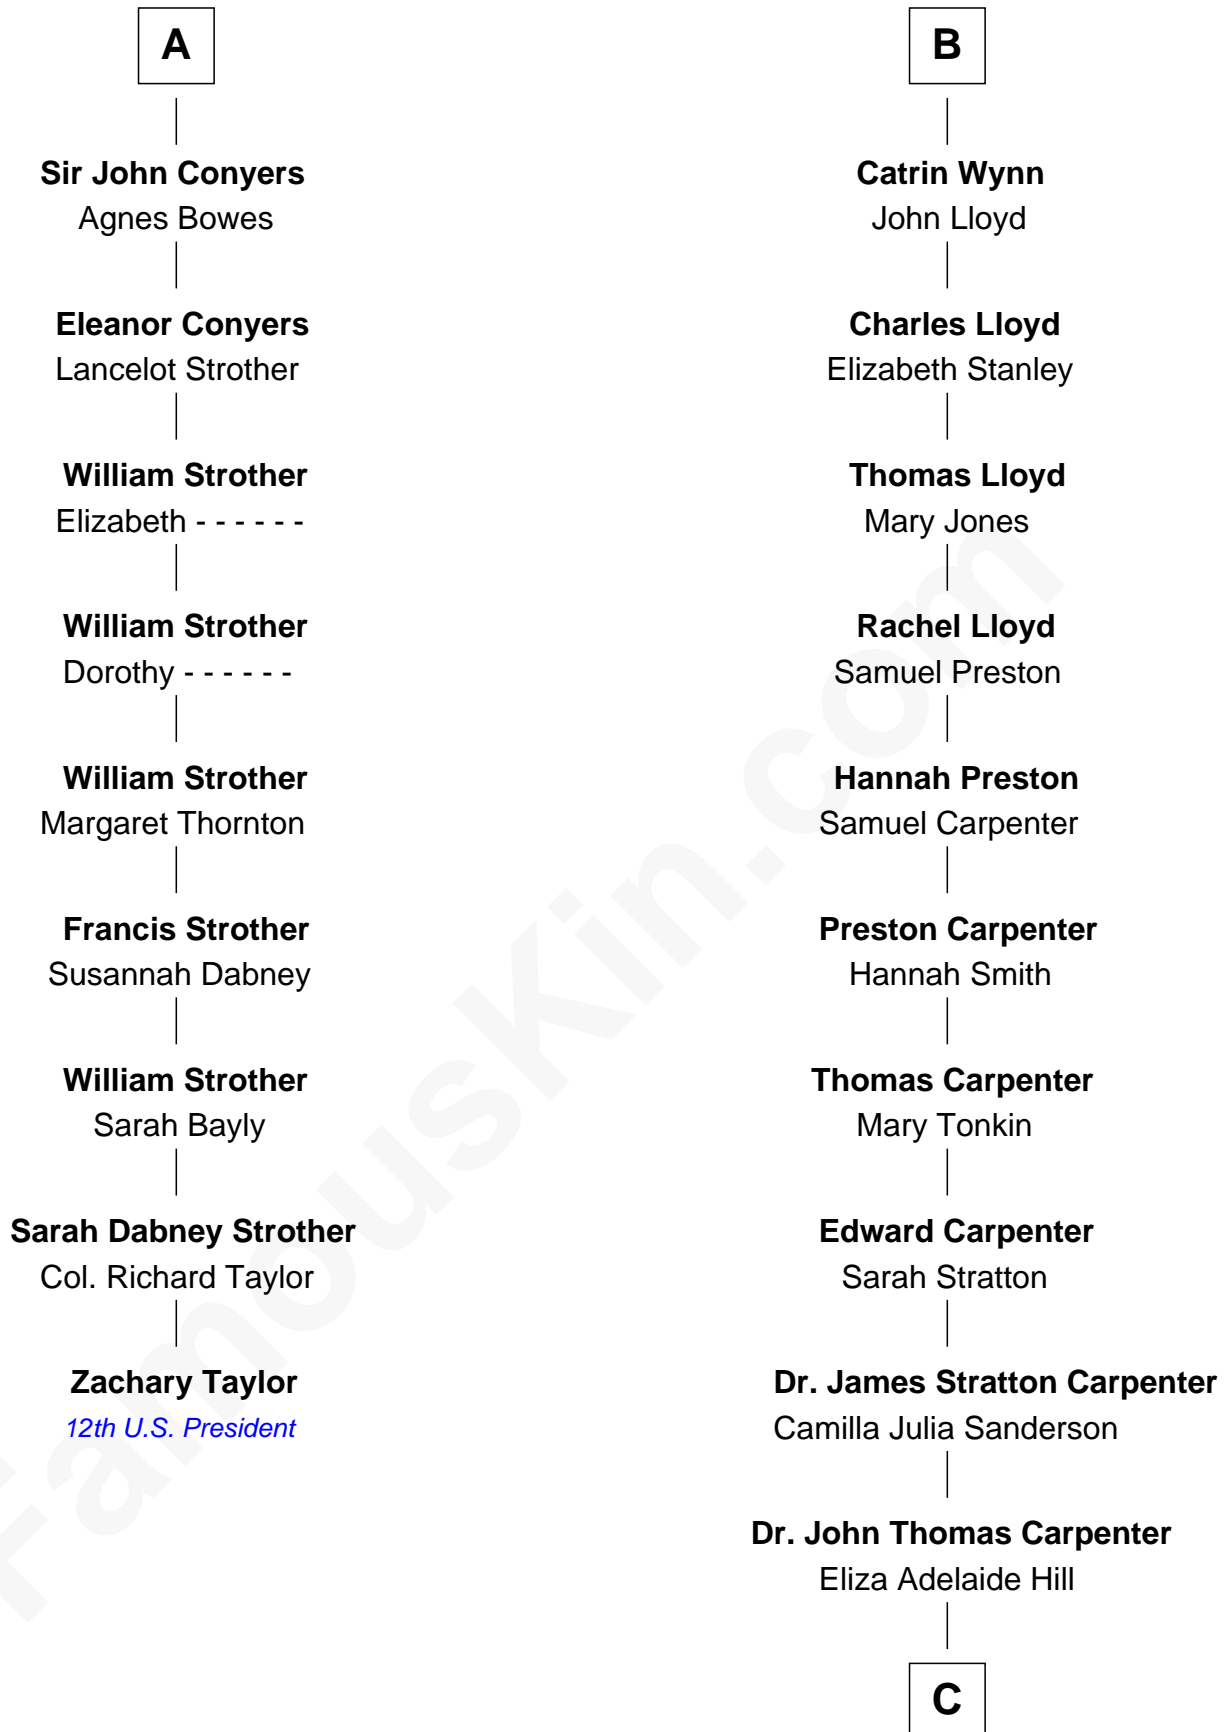

FamousKin.com
Relationship Chart of
Zachary Taylor
12th U.S. President

15th cousin 5 times removed of
Mary Chapin Carpenter
Singer and Songwriter

C

Dr. James Stratton Carpenter

Lillian Louise Chapin

Chapin Carpenter