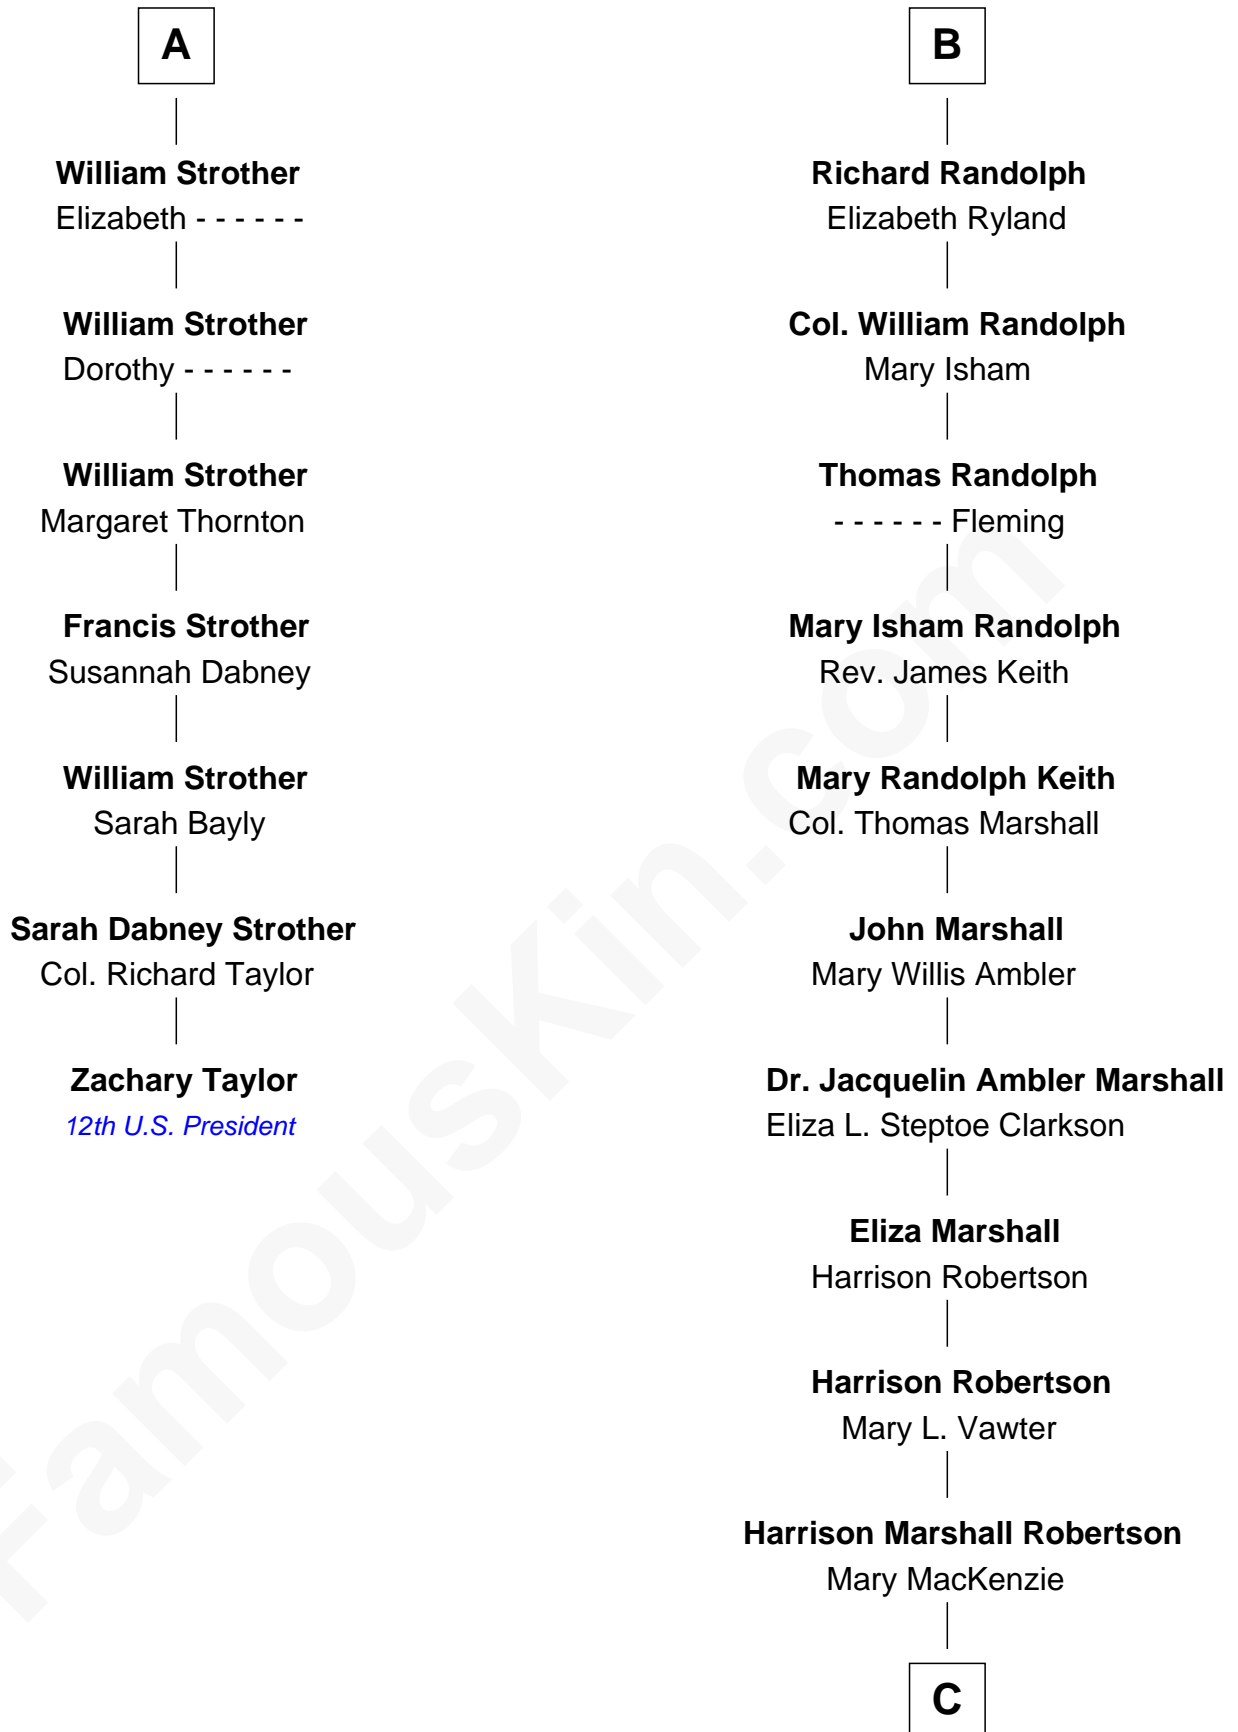

**FamousKin.com**  
**Relationship Chart of**  
**Zachary Taylor**  
*12th U.S. President*

**13th cousin 5 times removed of**  
**Mary Chapin Carpenter**  
*Singer and Songwriter*

C

Mary Bowie Robertson  
Chapin Carpenter

Mary Chapin Carpenter  
*Singer and Songwriter*

FamousKin.com