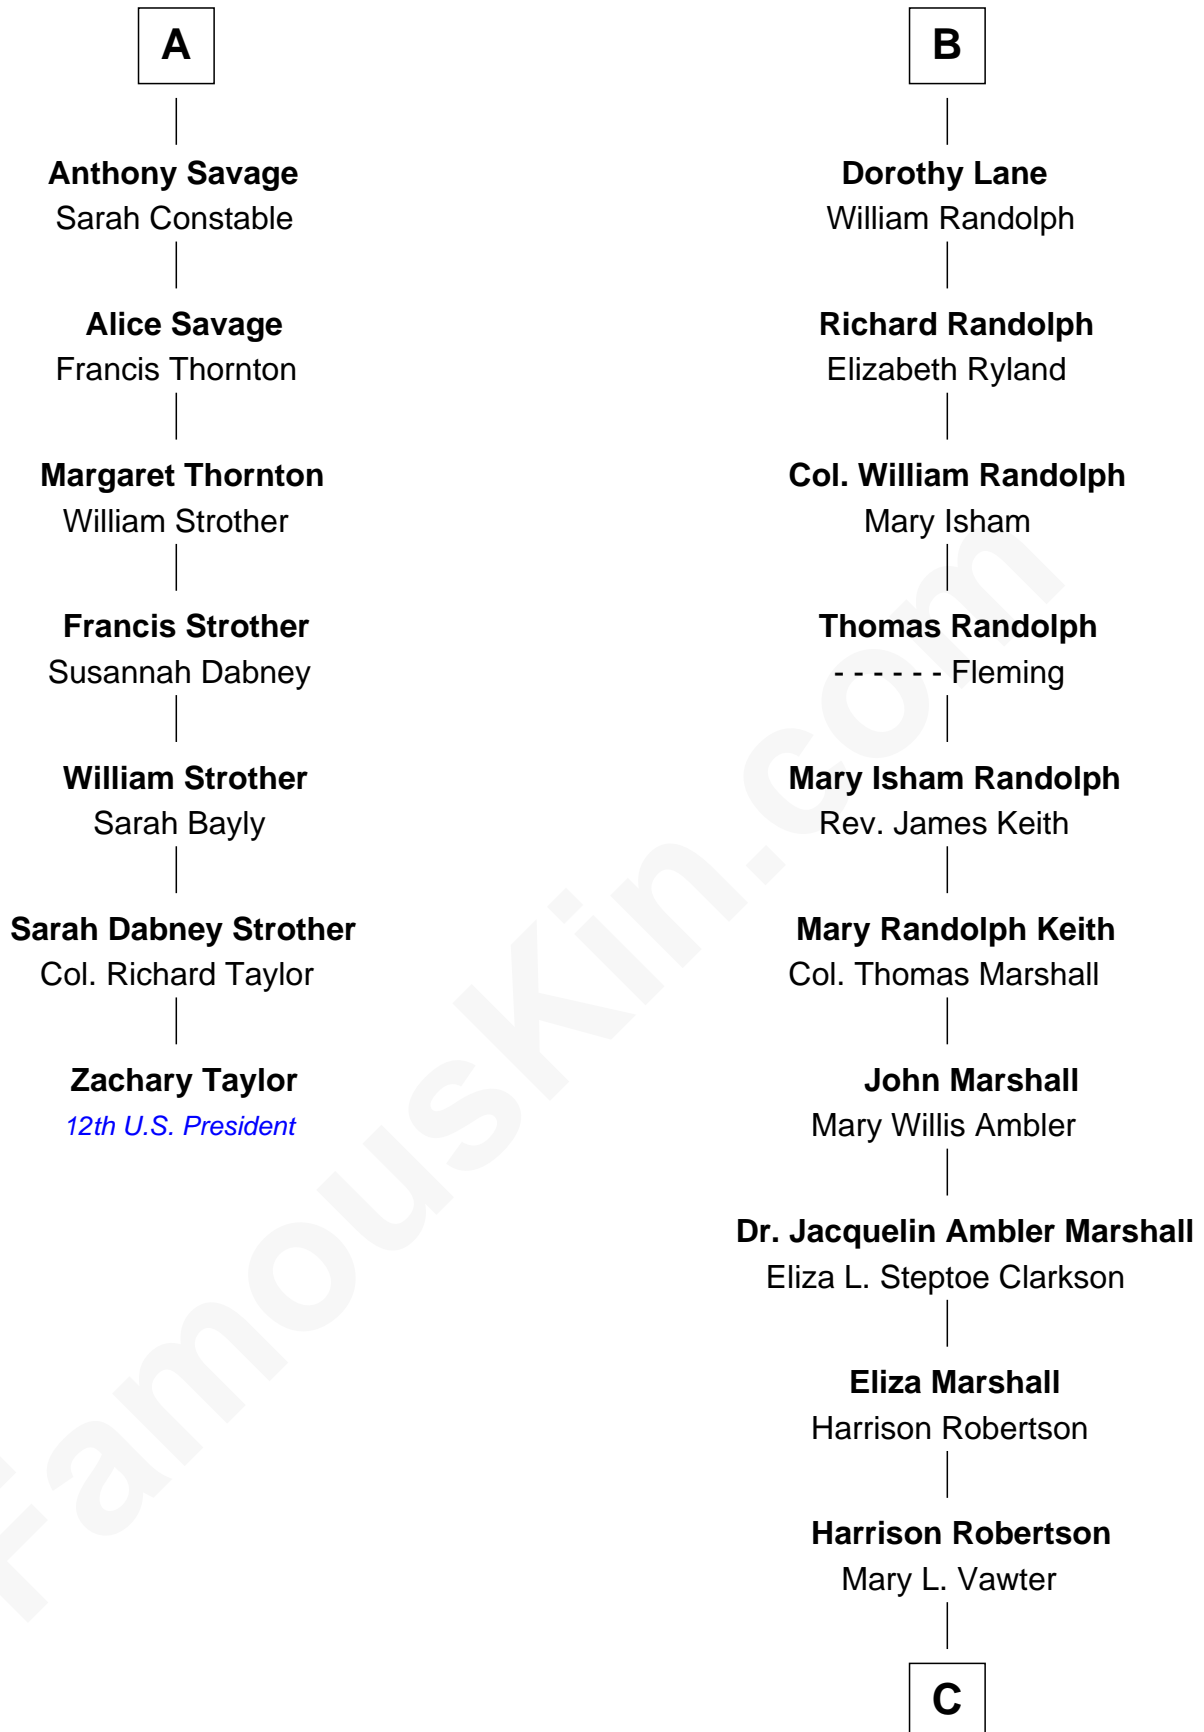

FamousKin.com
Relationship Chart of
Zachary Taylor
12th U.S. President

13th cousin 6 times removed of
Mary Chapin Carpenter
Singer and Songwriter

C

Harrison Marshall Robertson

Mary MacKenzie

Mary Bowie Robertson

Chapin Carpenter

Mary Chapin Carpenter

Singer and Songwriter

FamousKin.com