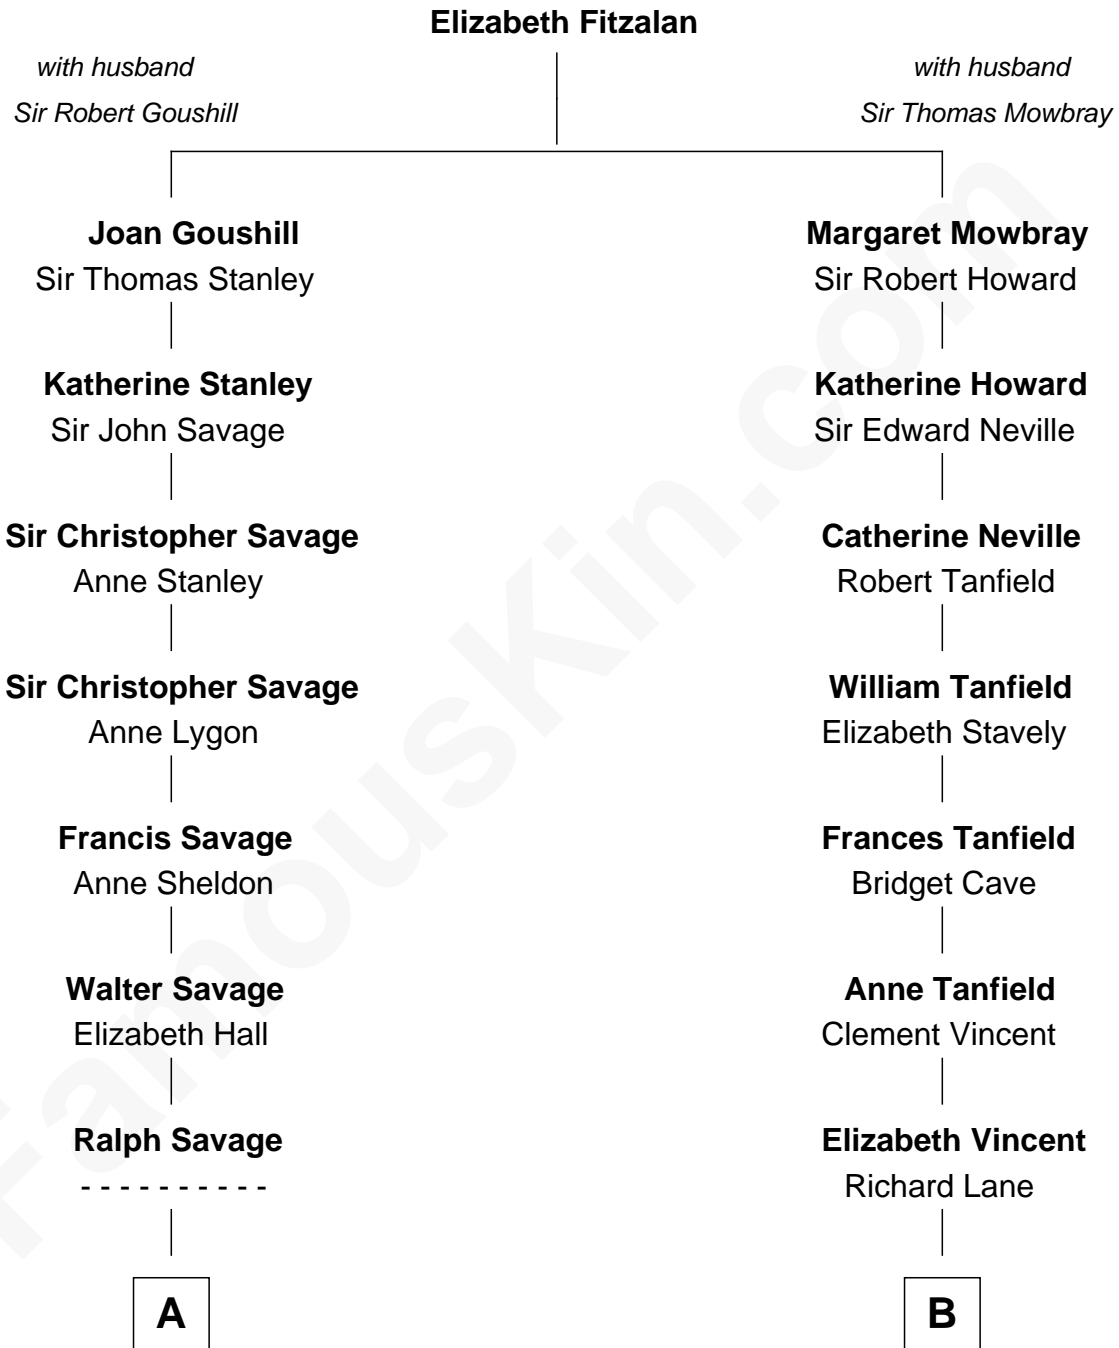

FamousKin.com
Relationship Chart of
Zachary Taylor
12th U.S. President

13th cousin 6 times removed of
Mary Chapin Carpenter
Singer and Songwriter

C

Harrison Marshall Robertson

Mary MacKenzie

Mary Bowie Robertson