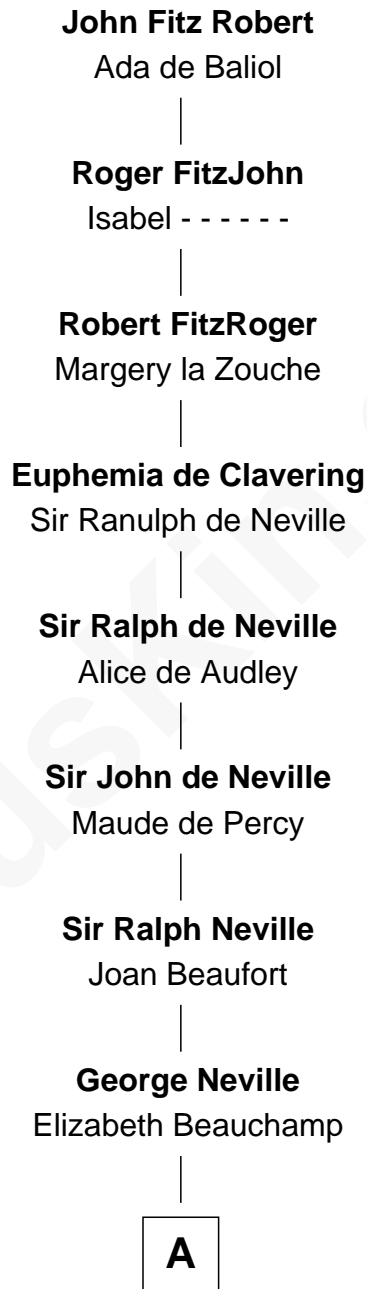

FamousKin.com Relationship Chart of

Zachary Taylor

12th U.S. President

18th Great-grandson of

John Fitz Robert

Magna Carta Surety

A

—
Sir Henry Neville

Joan Bouchier

—
Sir Richard Neville

Anne Stafford

—
Dorothy Neville

Sir John Dawney

—
Anne Dawney

Sir George Conyers

—
Sir John Conyers

Agnes Bowes

—
Eleanor Conyers

Lancelot Strother

—
William Strother

Elizabeth - - - - -

—
William Strother

Dorothy - - - - -

—
William Strother