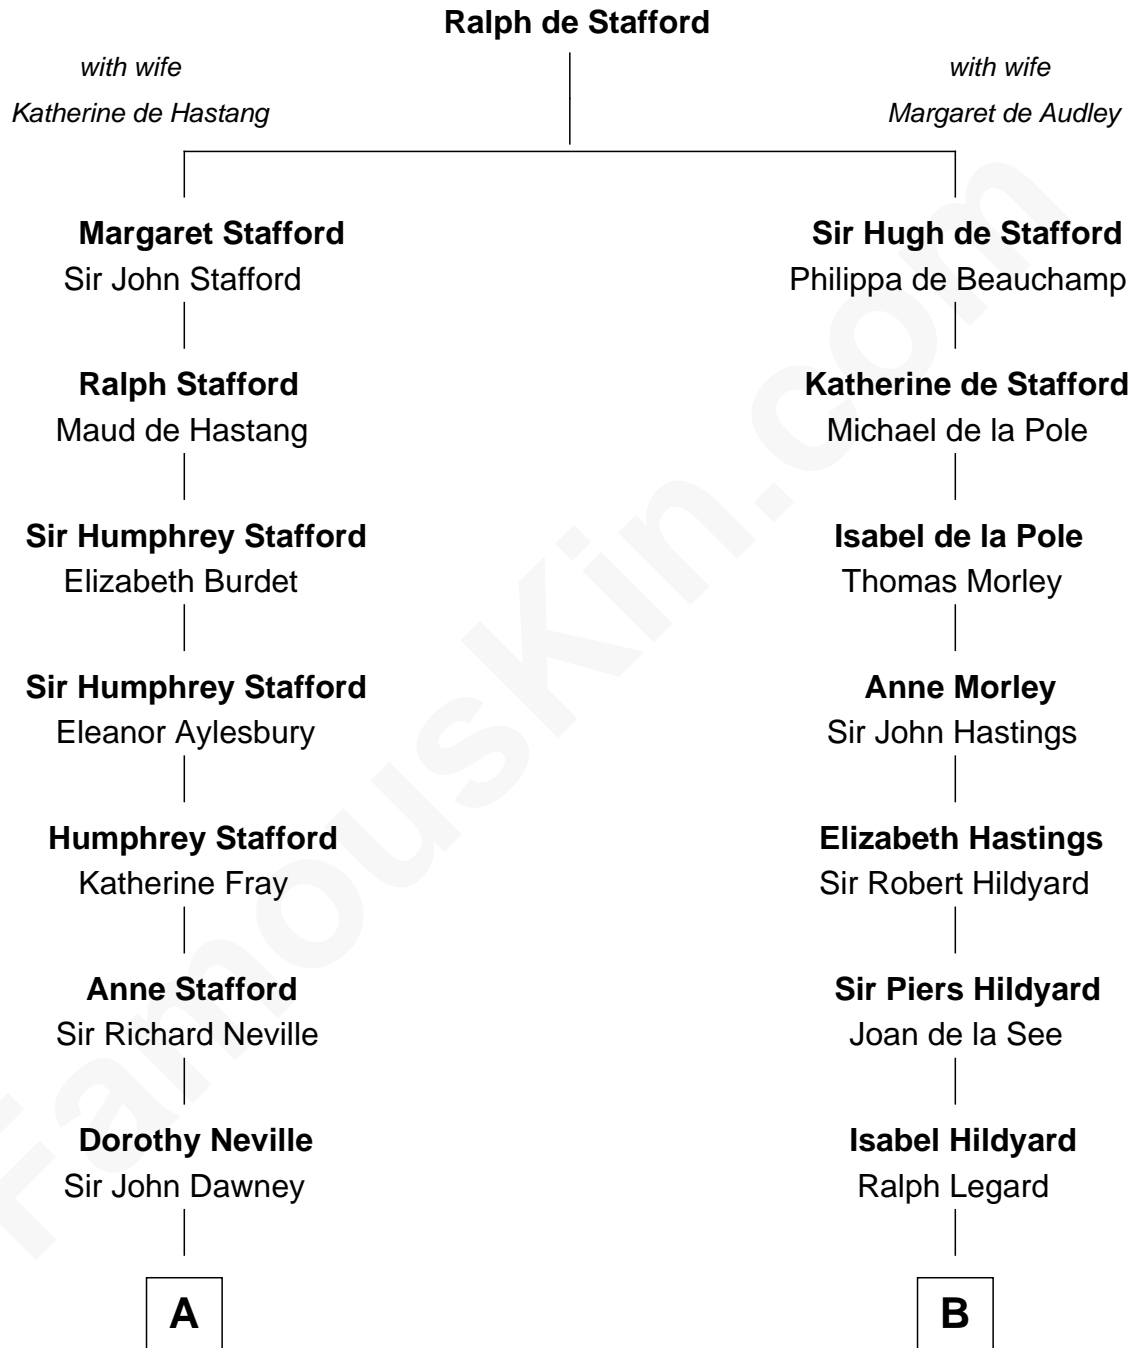

**FamousKin.com**  
**Relationship Chart of**  
**Zachary Taylor**  
*12th U.S. President*

**16th cousin 5 times removed of**  
**Edward Norton**  
*Movie Actor*

**C**

**Seneca Hughes Norton**

Josephine E. Weis

**Edward Mower Norton**

Alice C. Baals

**Edward Mower Norton**

Betty Kent Harrison

**Edward Mower Norton**

Lydia Robinson Rouse

**Edward Norton**

*Movie Actor*