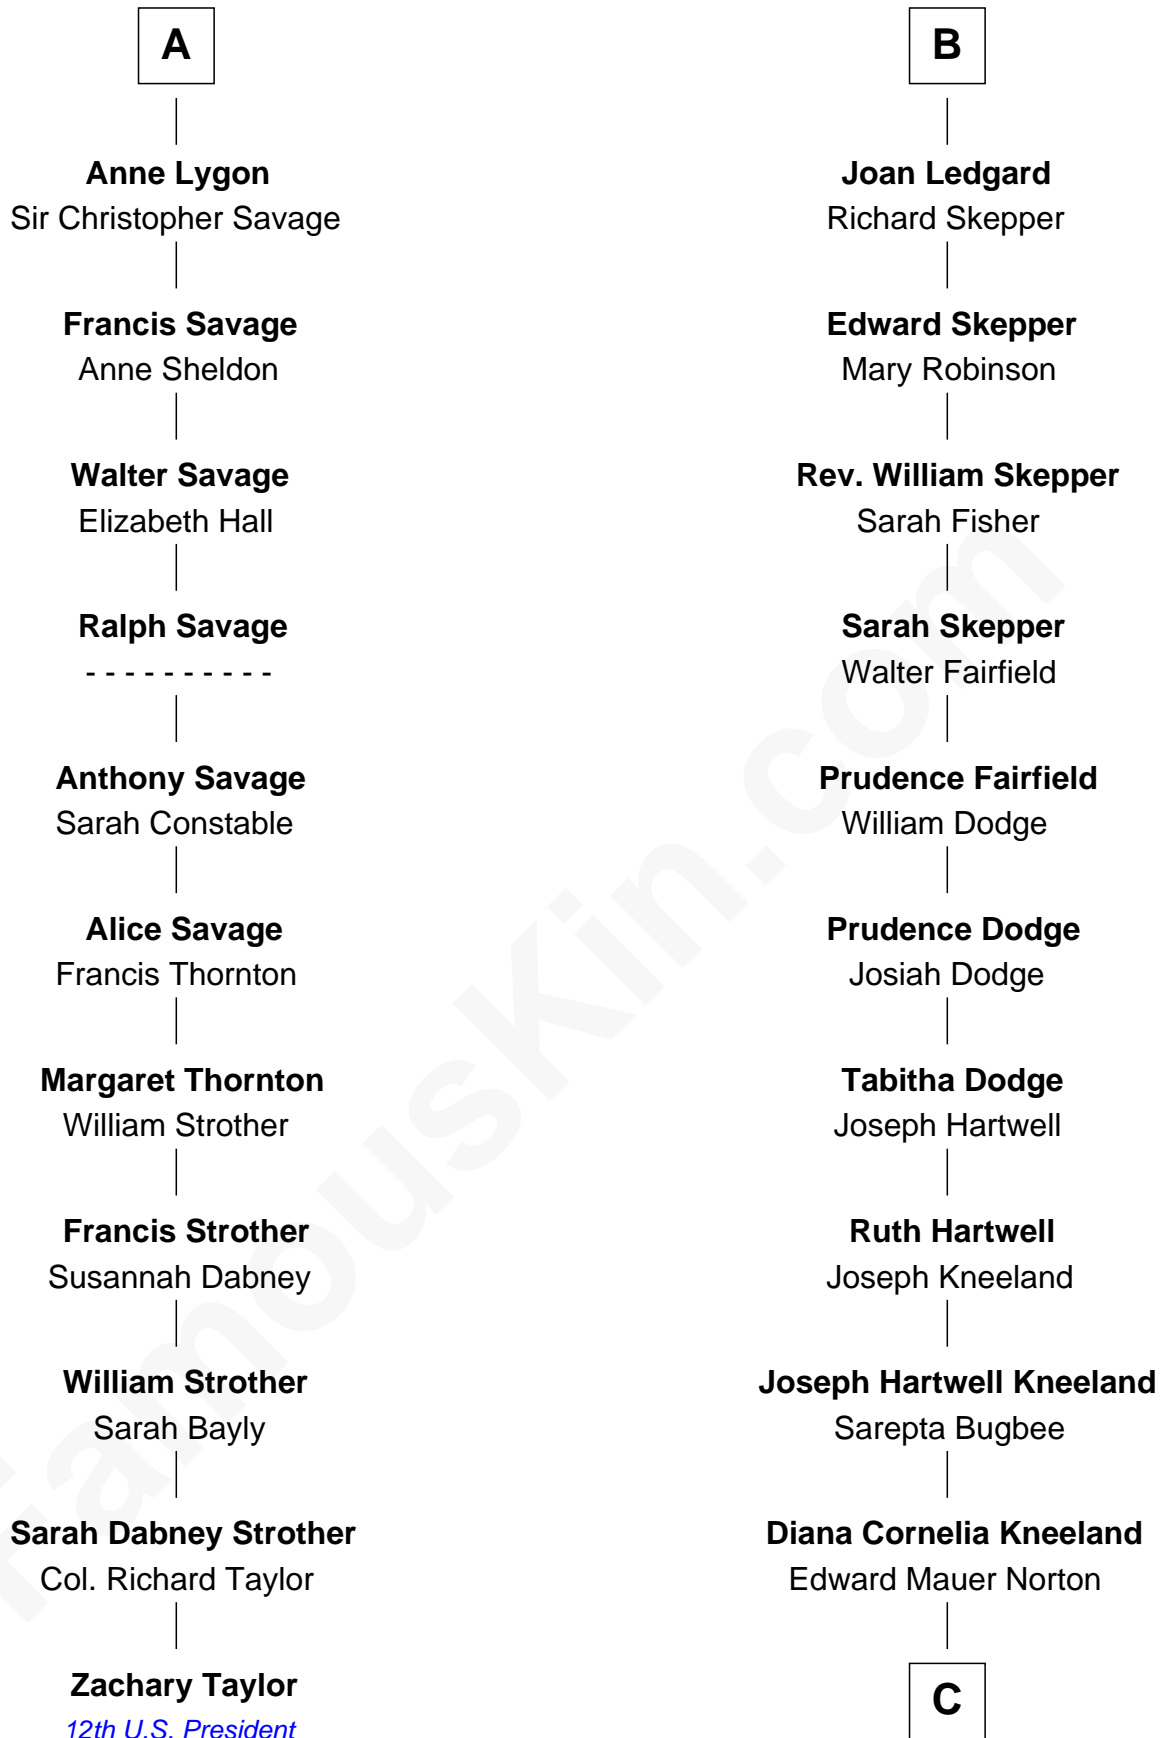

FamousKin.com
Relationship Chart of
Zachary Taylor
12th U.S. President

17th cousin 4 times removed of
Edward Norton
Movie Actor

Margaret de Audley
 Ralph de Stafford

C

Seneca Hughes Norton

Josephine E. Weis

Edward Mower Norton

Alice C. Baals

Edward Mower Norton

Betty Kent Harrison

Edward Mower Norton

Lydia Robinson Rouse

Edward Norton

Movie Actor