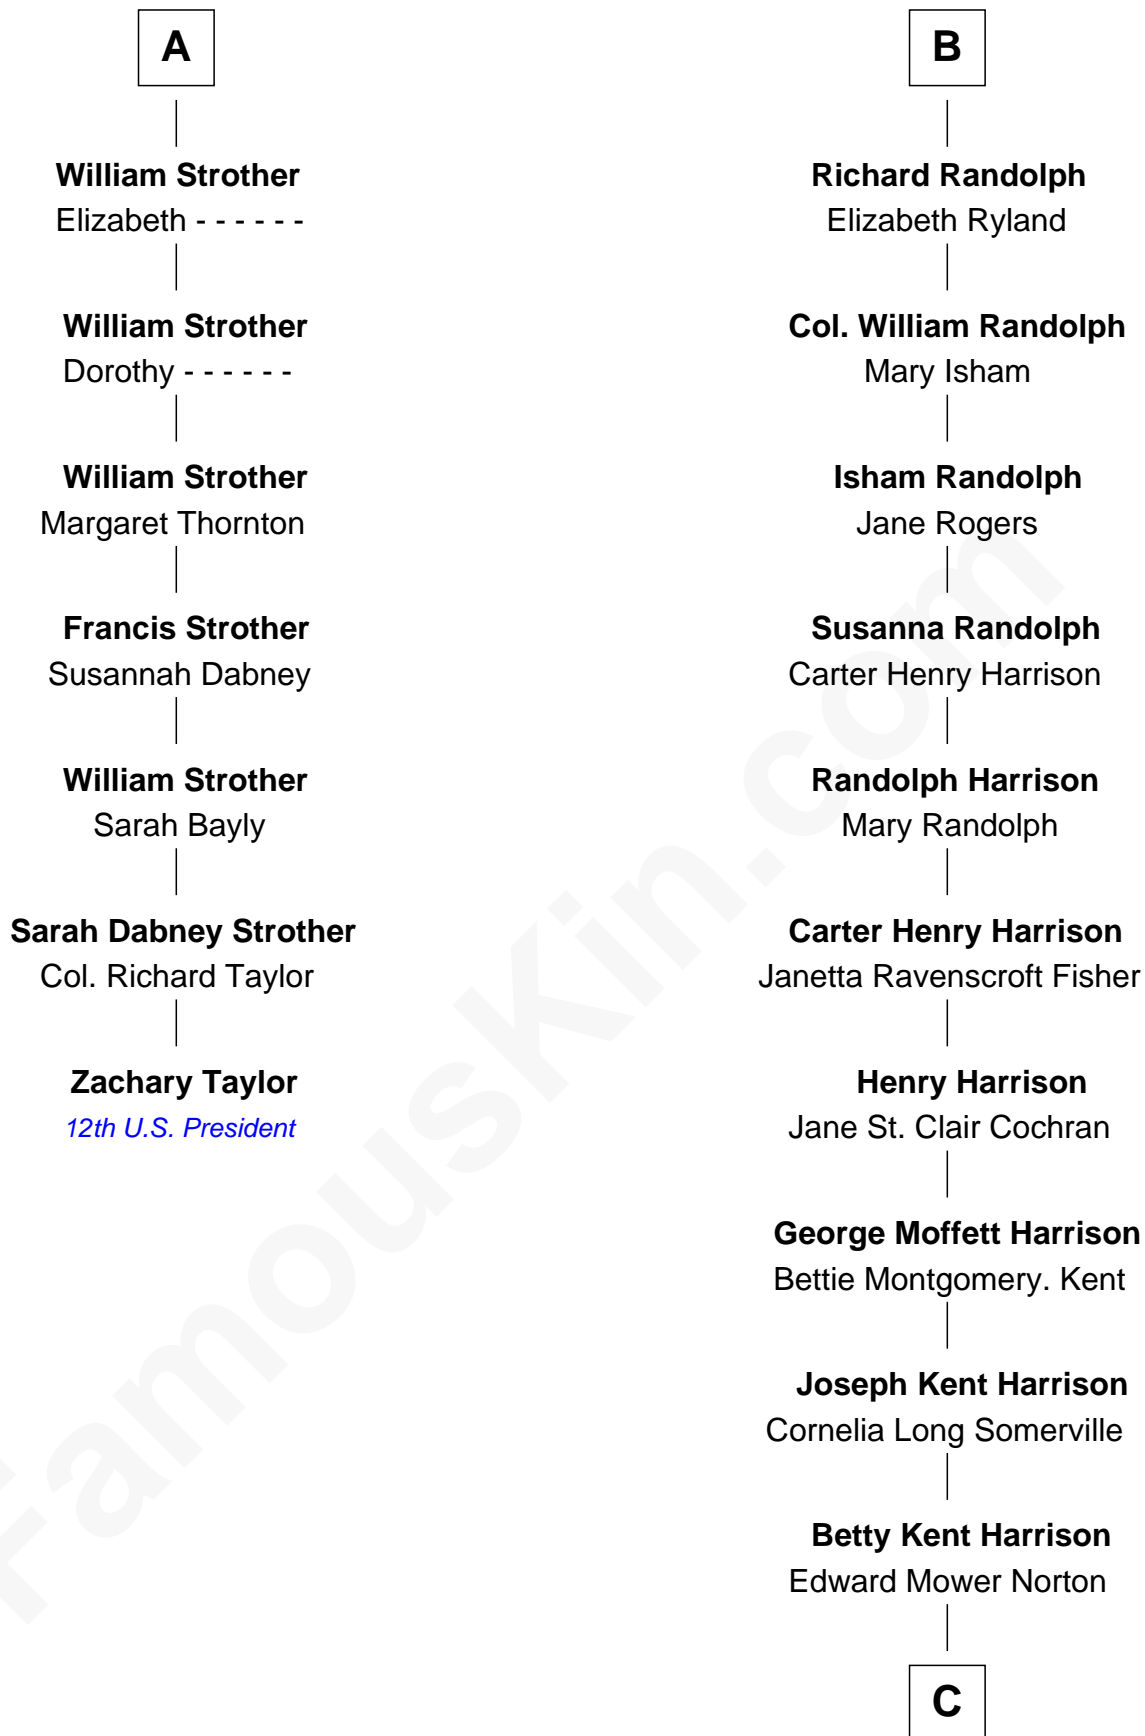

FamousKin.com Relationship Chart of

Zachary Taylor

12th U.S. President

13th cousin 5 times removed of

Edward Norton

Movie Actor

Sir Ralph Neville

Joan Beaufort

George Neville
Elizabeth Beauchamp

Sir Henry Neville
Joan Bouchier

Sir Richard Neville
Anne Stafford

Dorothy Neville
Sir John Dawney

Anne Dawney
Sir George Conyers

Sir John Conyers
Agnes Bowes

Eleanor Conyers
Lancelot Strother

A

Sir Edward Neville
Katherine Howard

Catherine Neville
Robert Tanfield

William Tanfield
Elizabeth Stavelly

Frances Tanfield
Bridget Cave

Anne Tanfield
Clement Vincent

Elizabeth Vincent
Richard Lane

Dorothy Lane
William Randolph

B

C

Edward Mower Norton
Lydia Robinson Rouse

Edward Norton
Movie Actor

FamousKin.com