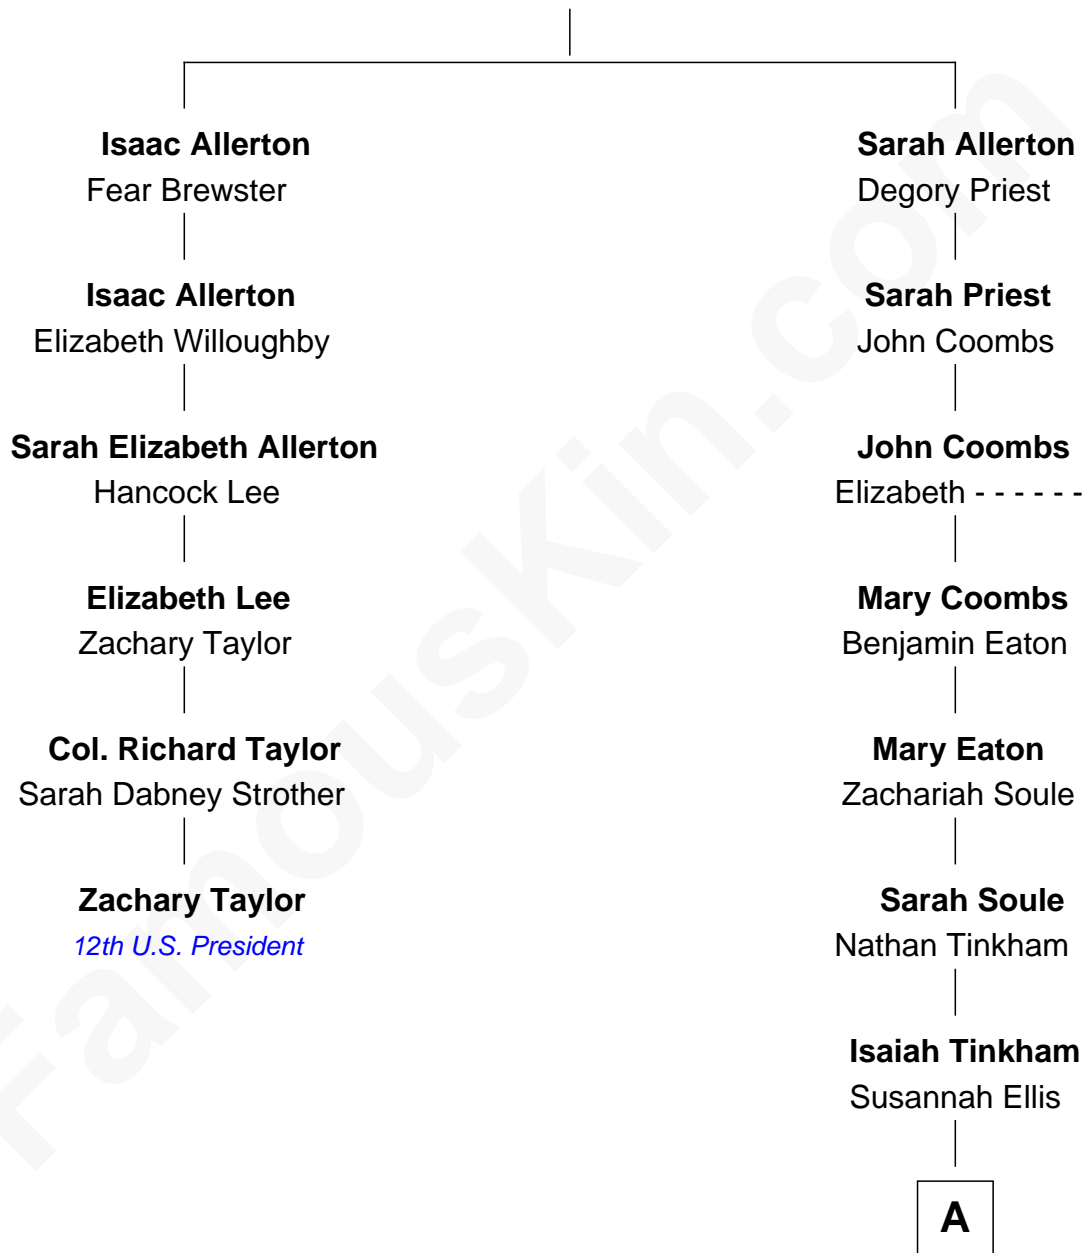

FamousKin.com Relationship Chart of

Zachary Taylor

12th U.S. President

5th cousin 7 times removed of

Dick Van Dyke

TV Actor - "The Dick Van Dyke Show"

----- Allerton

A

Hazel Victoria McCord

Loren Wayne Van Dyke

Dick Van Dyke

TV Actor - "The Dick Van Dyke Show"