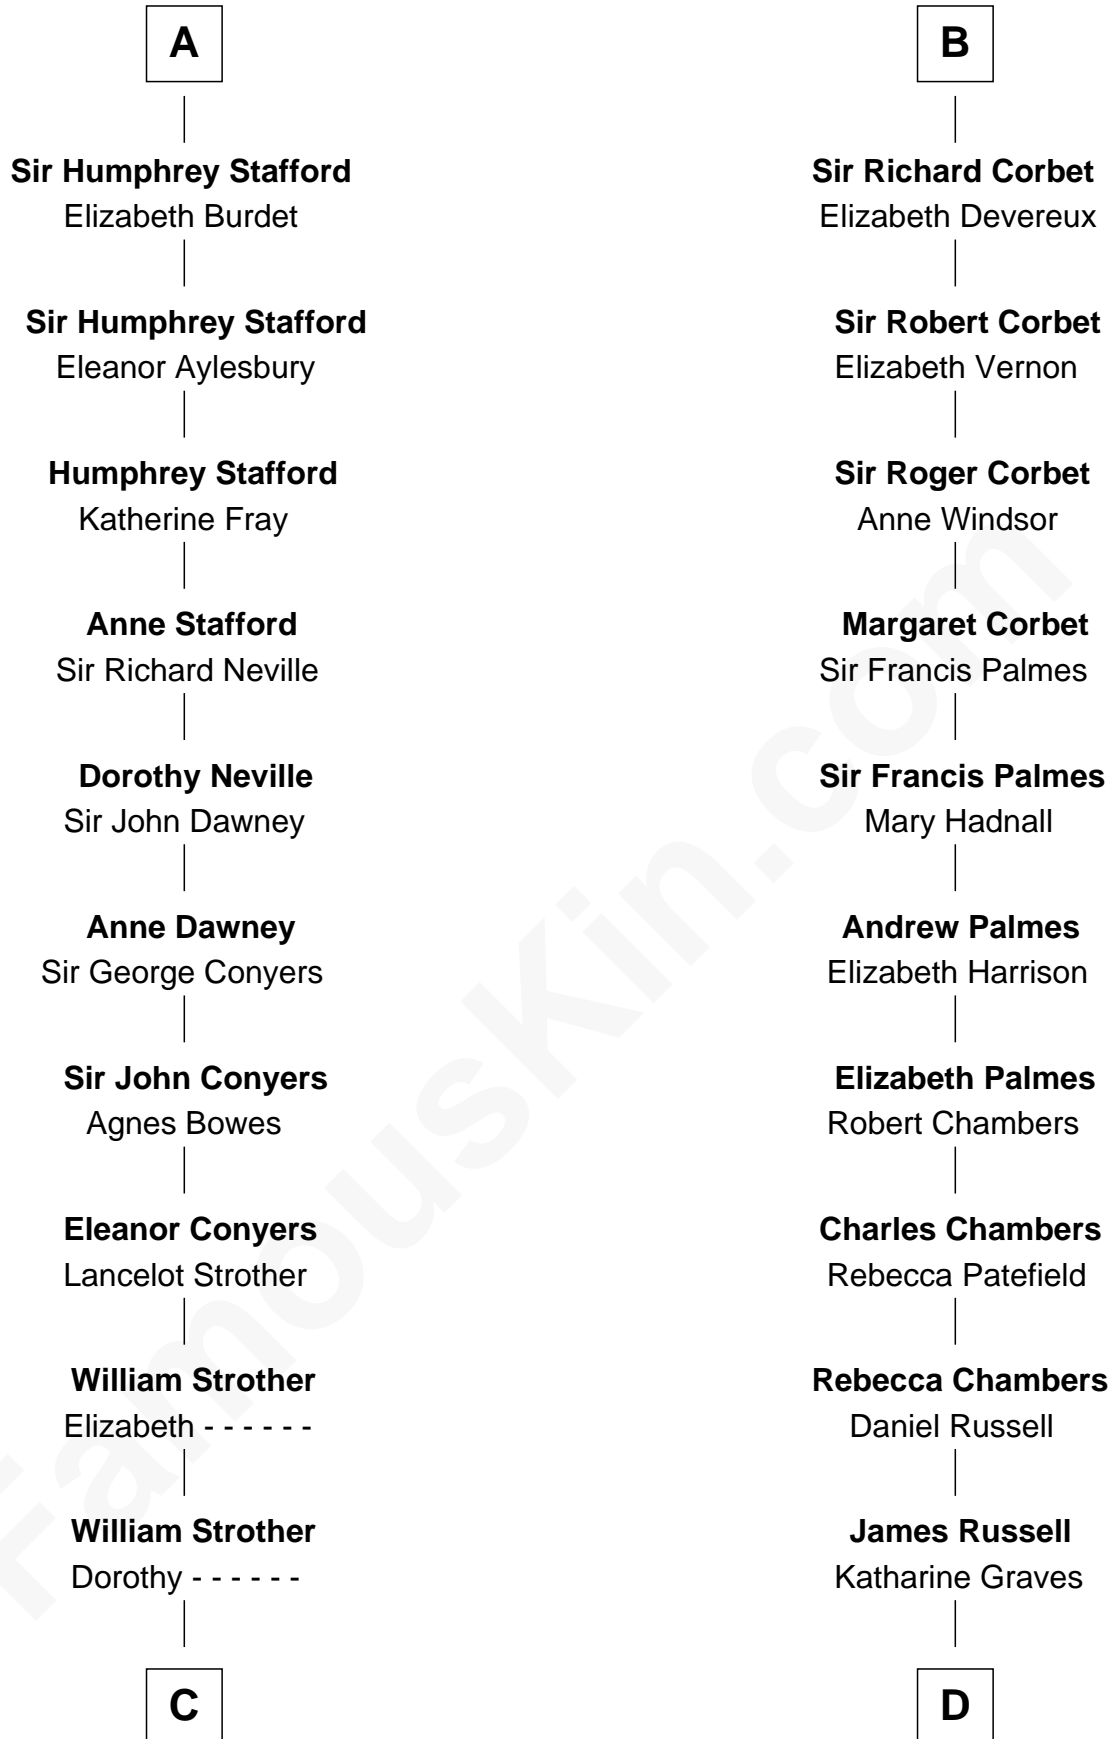

**FamousKin.com**  
**Relationship Chart of**  
**Zachary Taylor**  
*12th U.S. President*

**19th cousin 2 times removed of**  
**James Russell Lowell**  
*American "Fireside" Poet*

**C**

**William Strother**  
Margaret Thornton

**Francis Strother**  
Susannah Dabney

**William Strother**  
Sarah Bayly

**Sarah Dabney Strother**  
Col. Richard Taylor

**Zachary Taylor**  
*12th U.S. President*

**D**

**Rebecca Russell**  
John Lowell

**Rev. Charles Lowell**  
Harriet Brackett Spence