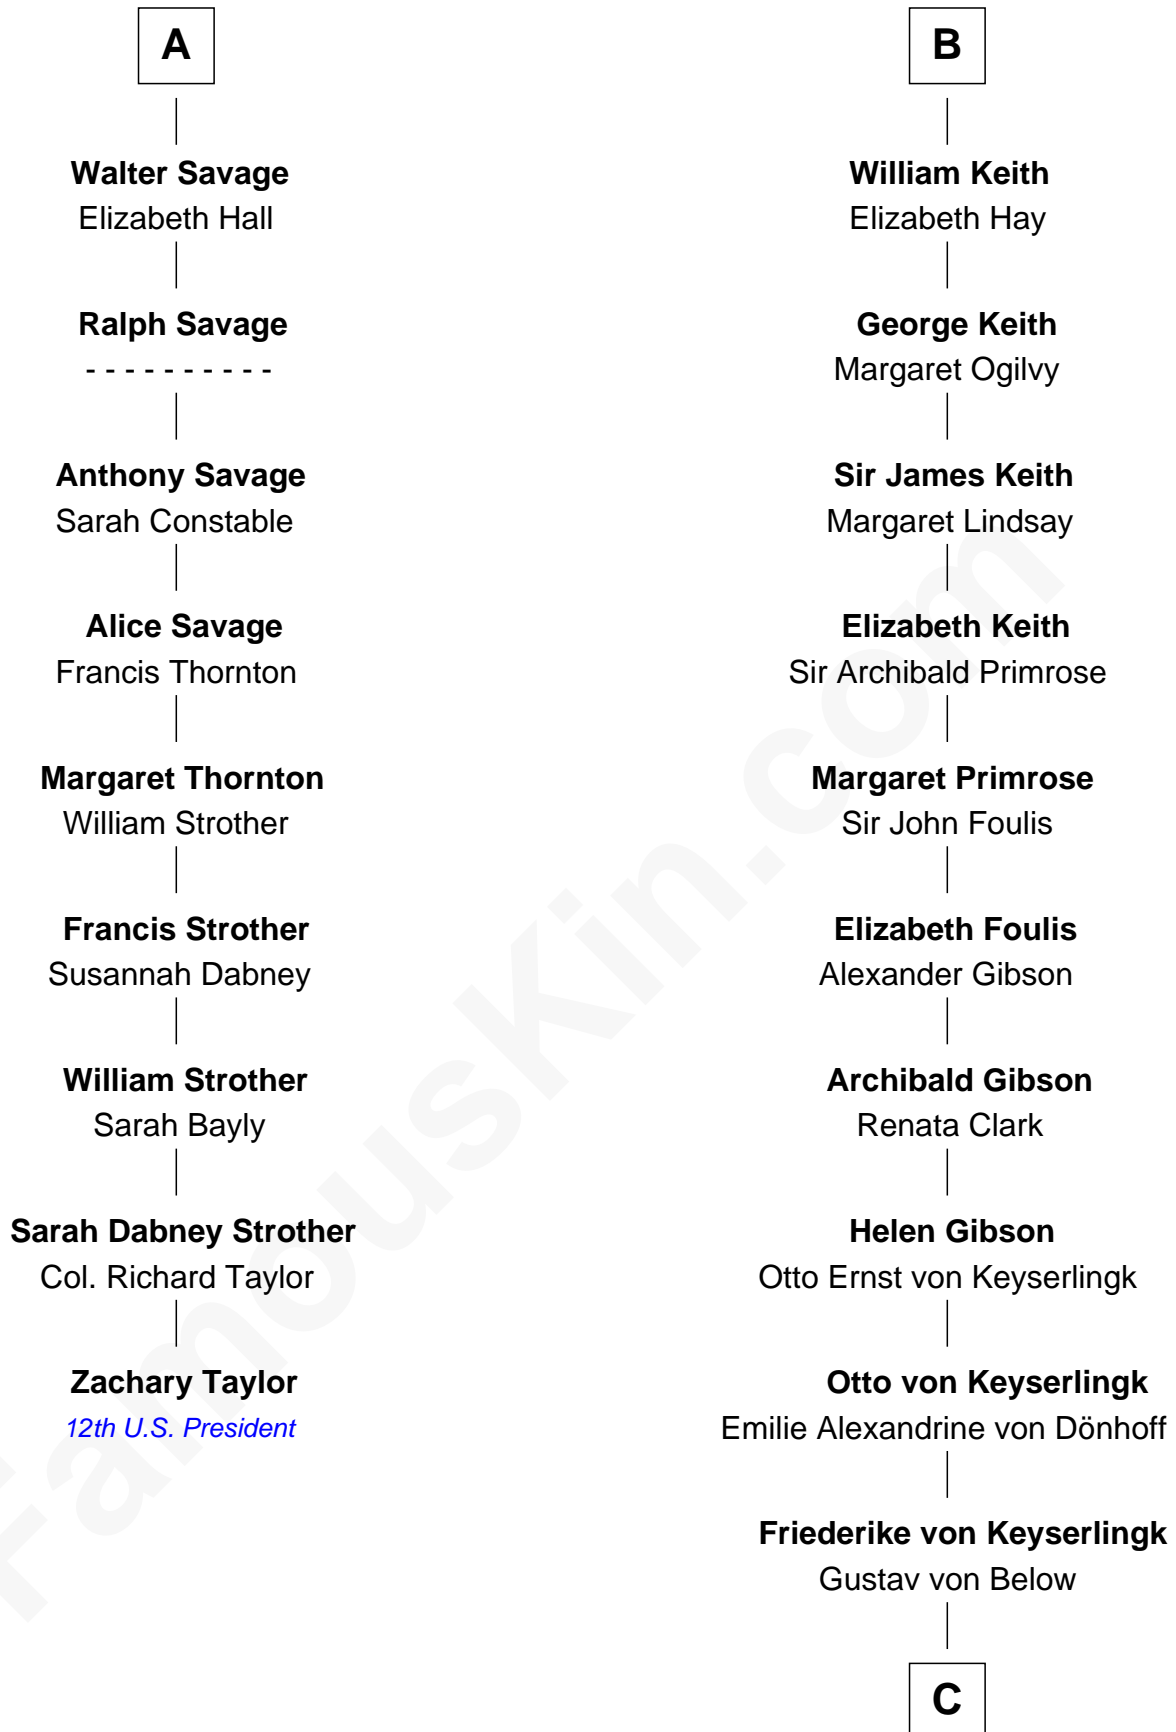

FamousKin.com
Relationship Chart of
Zachary Taylor
12th U.S. President

15th cousin 5 times removed of
Wernher von Braun
Rocket Scientist

C

Karl Emil Gustav von Below

Eleonore Melitta Behrend

Marie Eleonore Dorothea von Below

Wernher von Quistorp

Emmy von Quistorp

Magnus von Braun

Wernher von Braun

Rocket Scientist

FamousKin.com