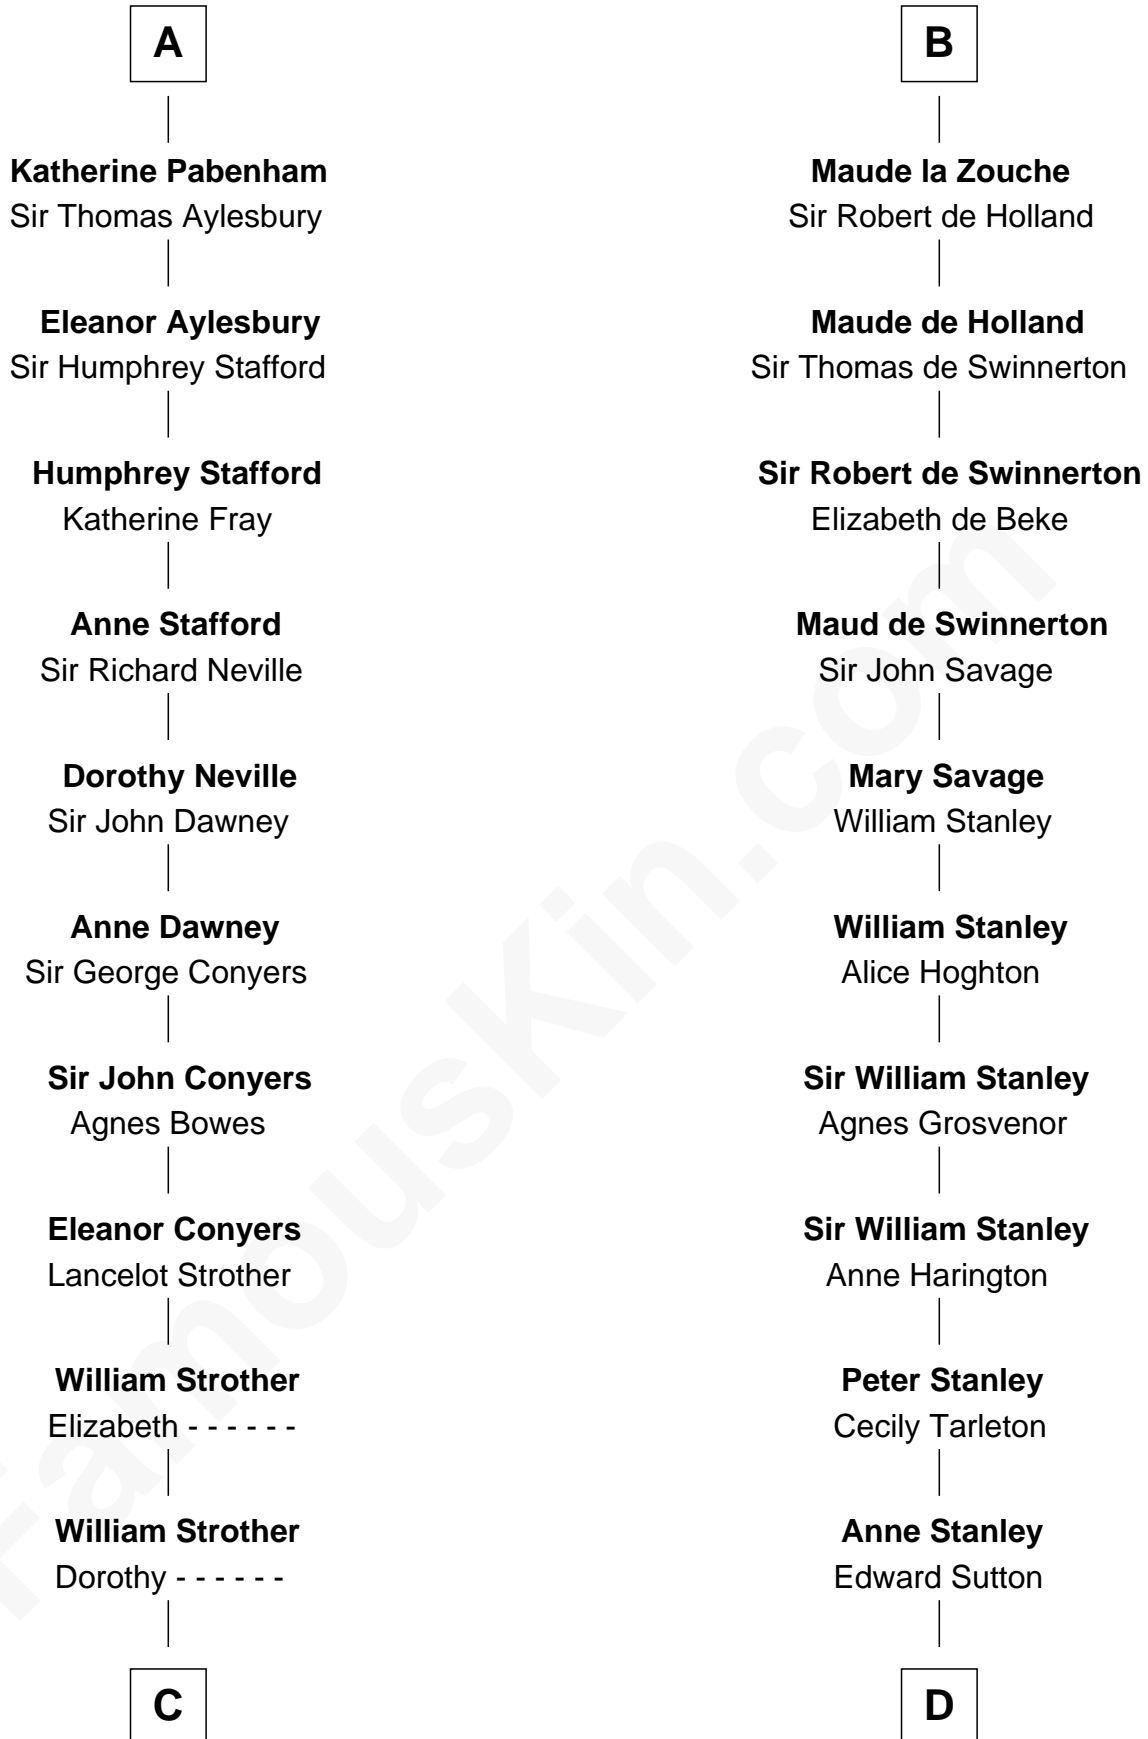

# FamousKin.com Relationship Chart of

**Zachary Taylor**

12th U.S. President

21st cousin of

**Richard Henry Lee**

Signer of the Declaration of Independence

**William I de Lancaster**

Gundred de Warenne

Richard de Morville

**Helena de Morville**

Roland of Galloway

**Alan of Galloway**

Helen de l'Isle

**Helen of Galloway**

Sir Roger de Quincy

**Ellen de Quincy**

Alan la Zouche

**Sir Roger la Zouche**

Ela Longespee

**Sir Alan la Zouche**

Eleanor de Segrave

**B**

**C**

**William Strother**  
Margaret Thornton

**Francis Strother**  
Susannah Dabney

**William Strother**  
Sarah Bayly

**Sarah Dabney Strother**  
Col. Richard Taylor

**Zachary Taylor**  
*12th U.S. President*

**D**

**Anne Sutton**  
Richard Eltonhead