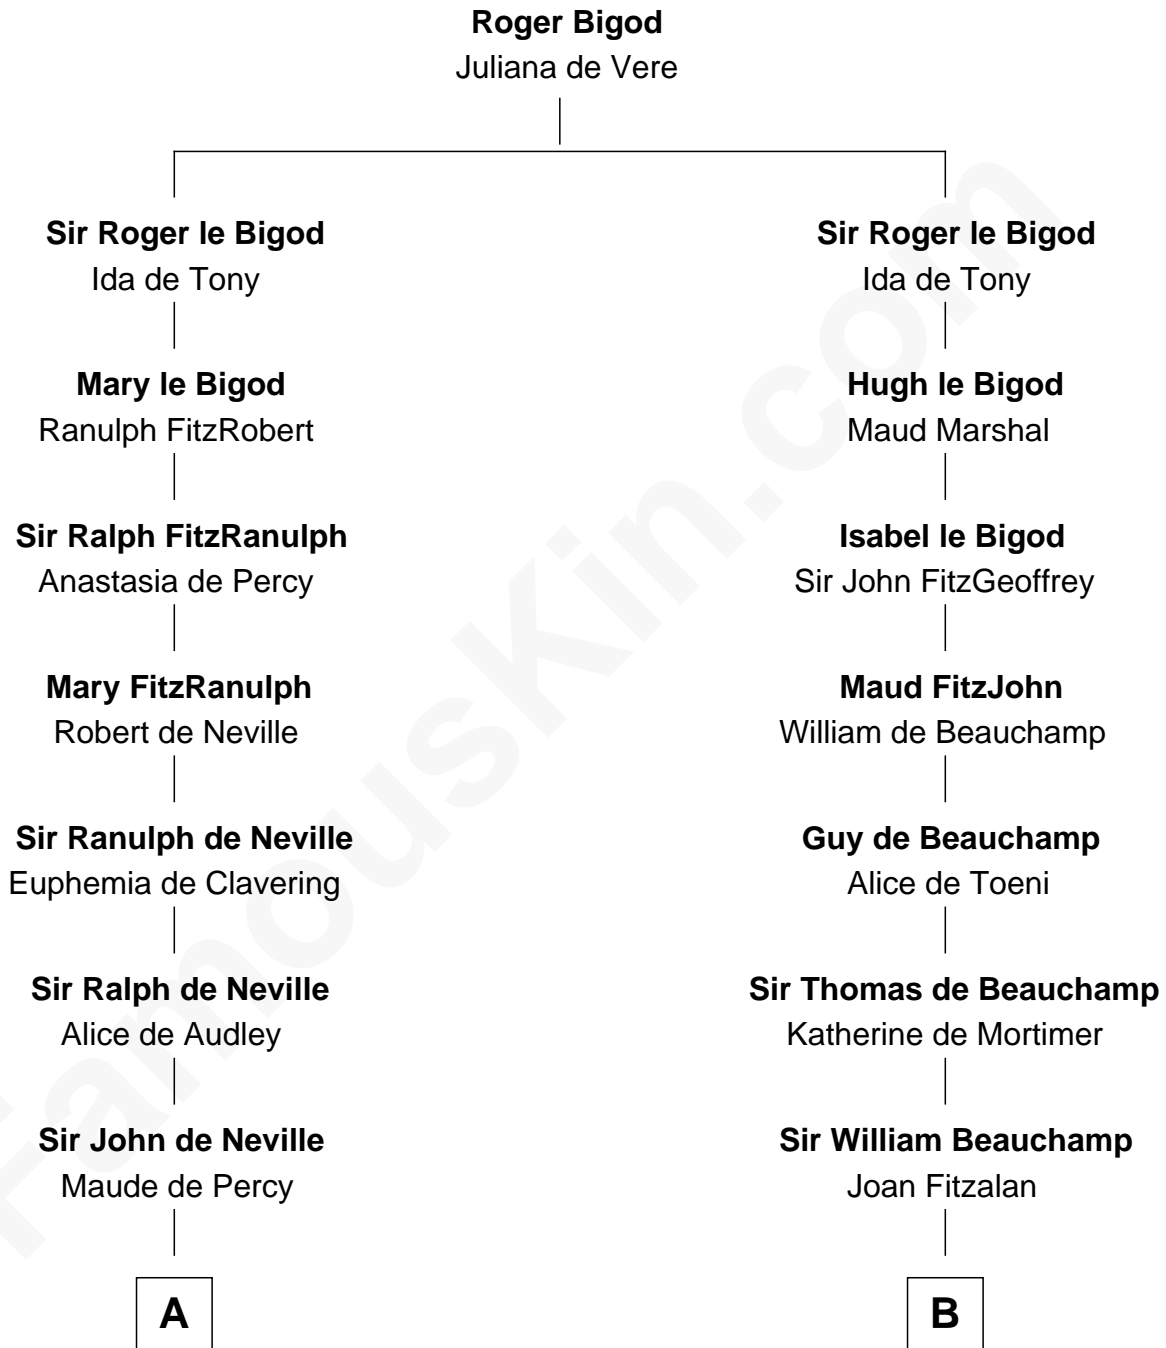

FamousKin.com
Relationship Chart of
Zachary Taylor
12th U.S. President

11th cousin 10 times removed of
Anne Boleyn
2nd Wife of King Henry VIII

C

William Strother
Margaret Thornton

Francis Strother
Susannah Dabney

William Strother
Sarah Bayly

Sarah Dabney Strother
Col. Richard Taylor

Zachary Taylor
12th U.S. President

FamousKin.com