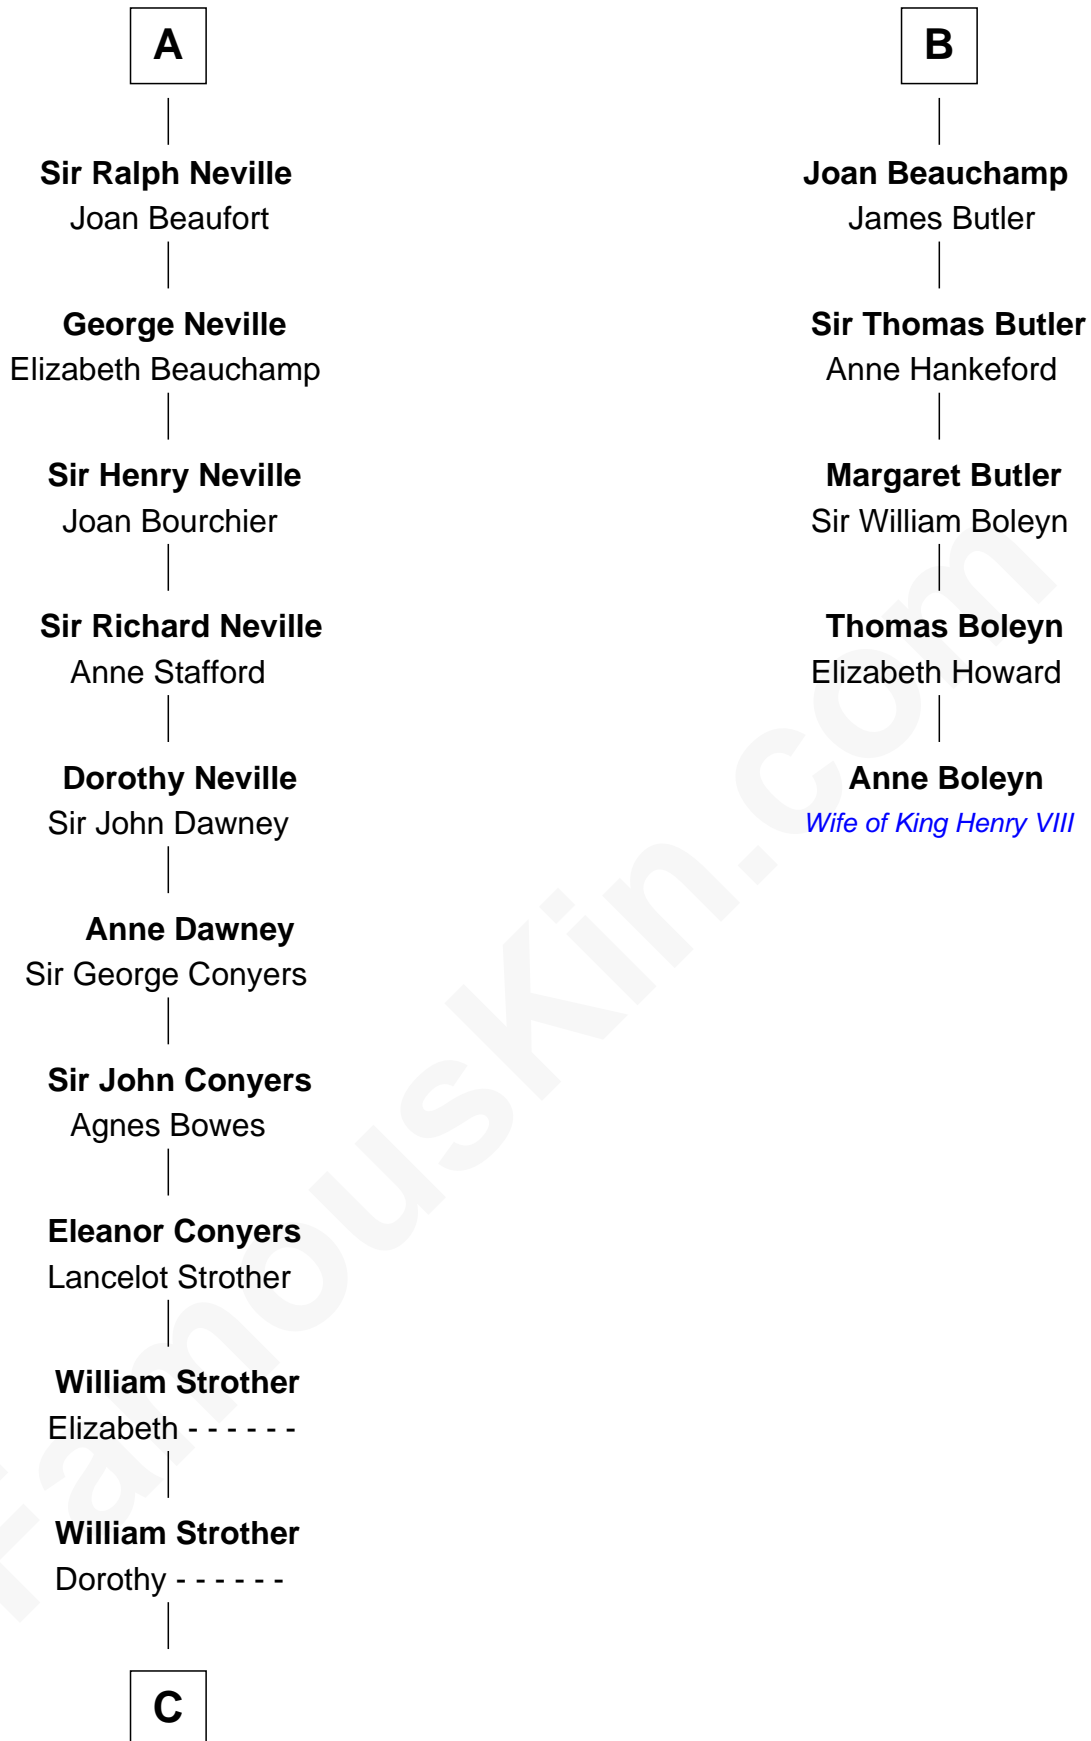

FamousKin.com
Relationship Chart of
Zachary Taylor
12th U.S. President

11th cousin 10 times removed of
Anne Boleyn
2nd Wife of King Henry VIII

C

William Strother
Margaret Thornton

Francis Strother
Susannah Dabney

William Strother
Sarah Bayly

Sarah Dabney Strother
Col. Richard Taylor

Zachary Taylor
12th U.S. President

FamousKin.com