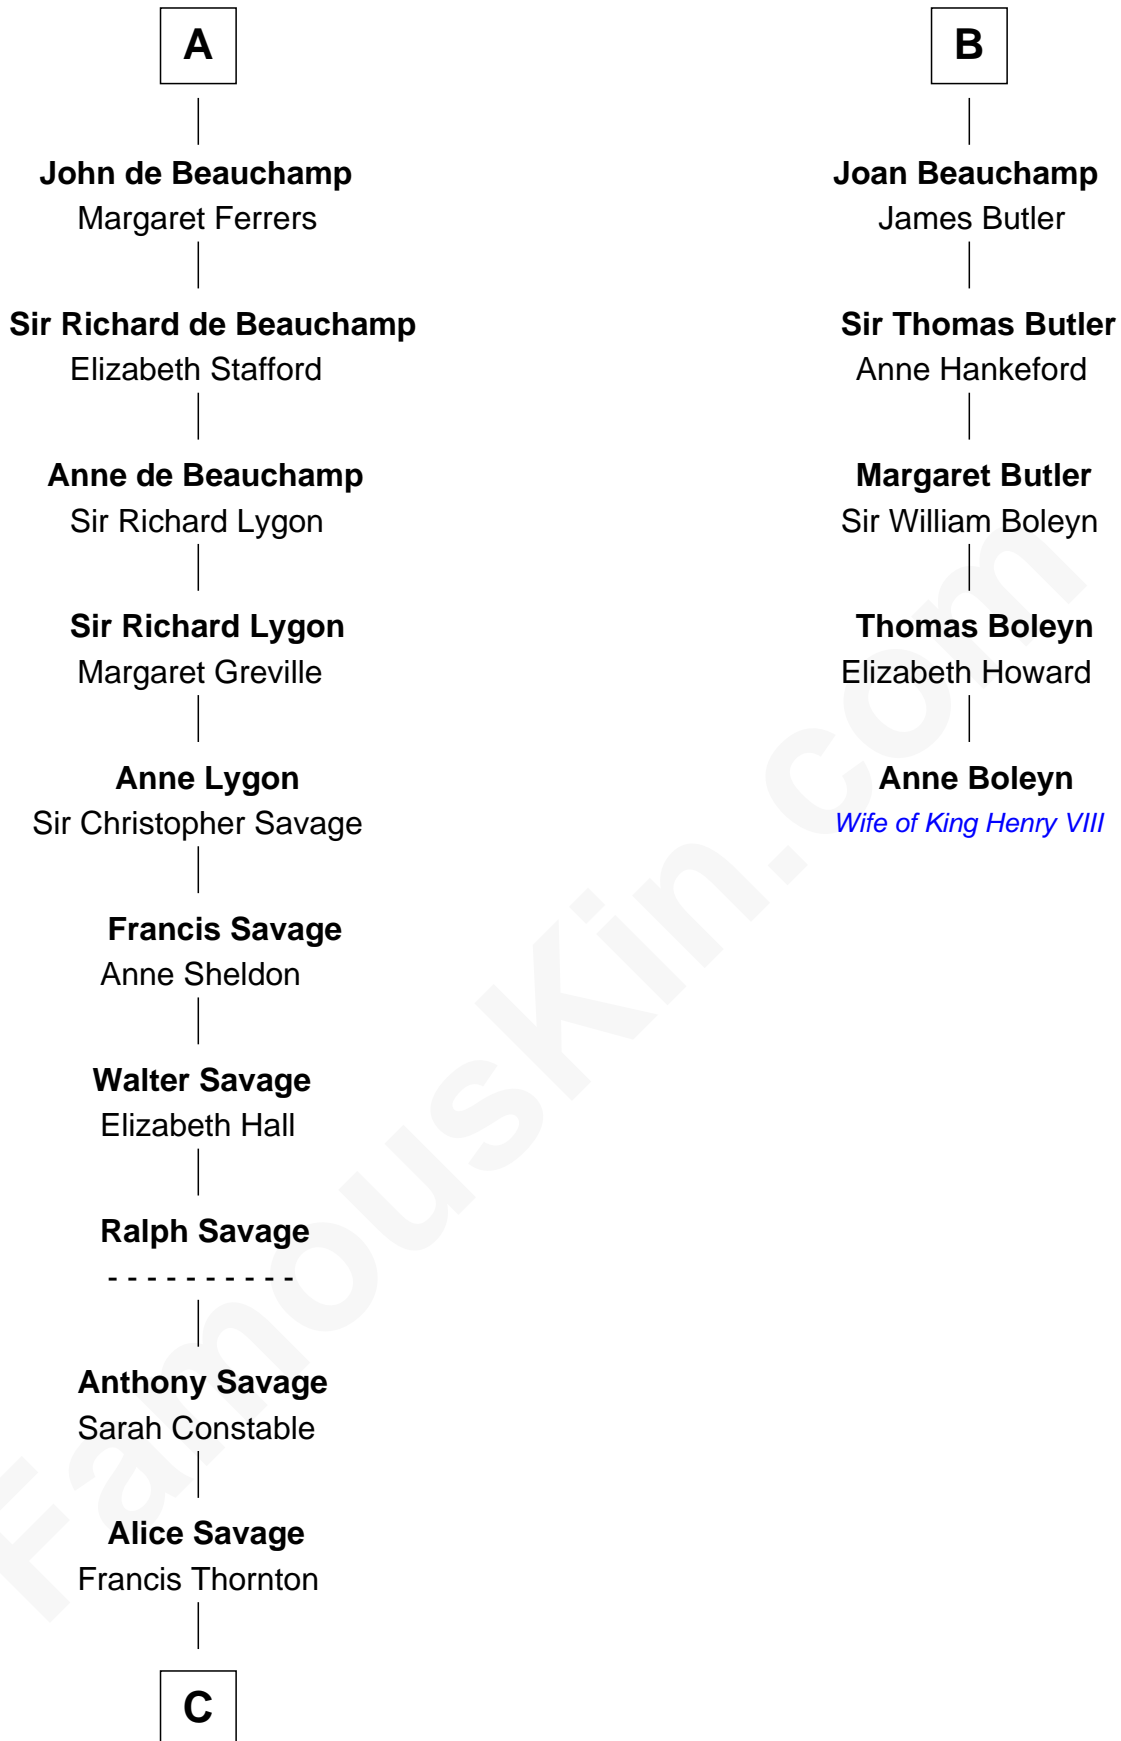

**FamousKin.com**  
**Relationship Chart of**  
**Zachary Taylor**  
*12th U.S. President*

**11th cousin 10 times removed of**  
**Anne Boleyn**  
*2nd Wife of King Henry VIII*

**C**

—  
**Margaret Thornton**

William Strother

—  
**Francis Strother**

Susannah Dabney

—  
**William Strother**

Sarah Bayly

—  
**Sarah Dabney Strother**

Col. Richard Taylor

—  
**Zachary Taylor**

*12th U.S. President*

FamousKin.com