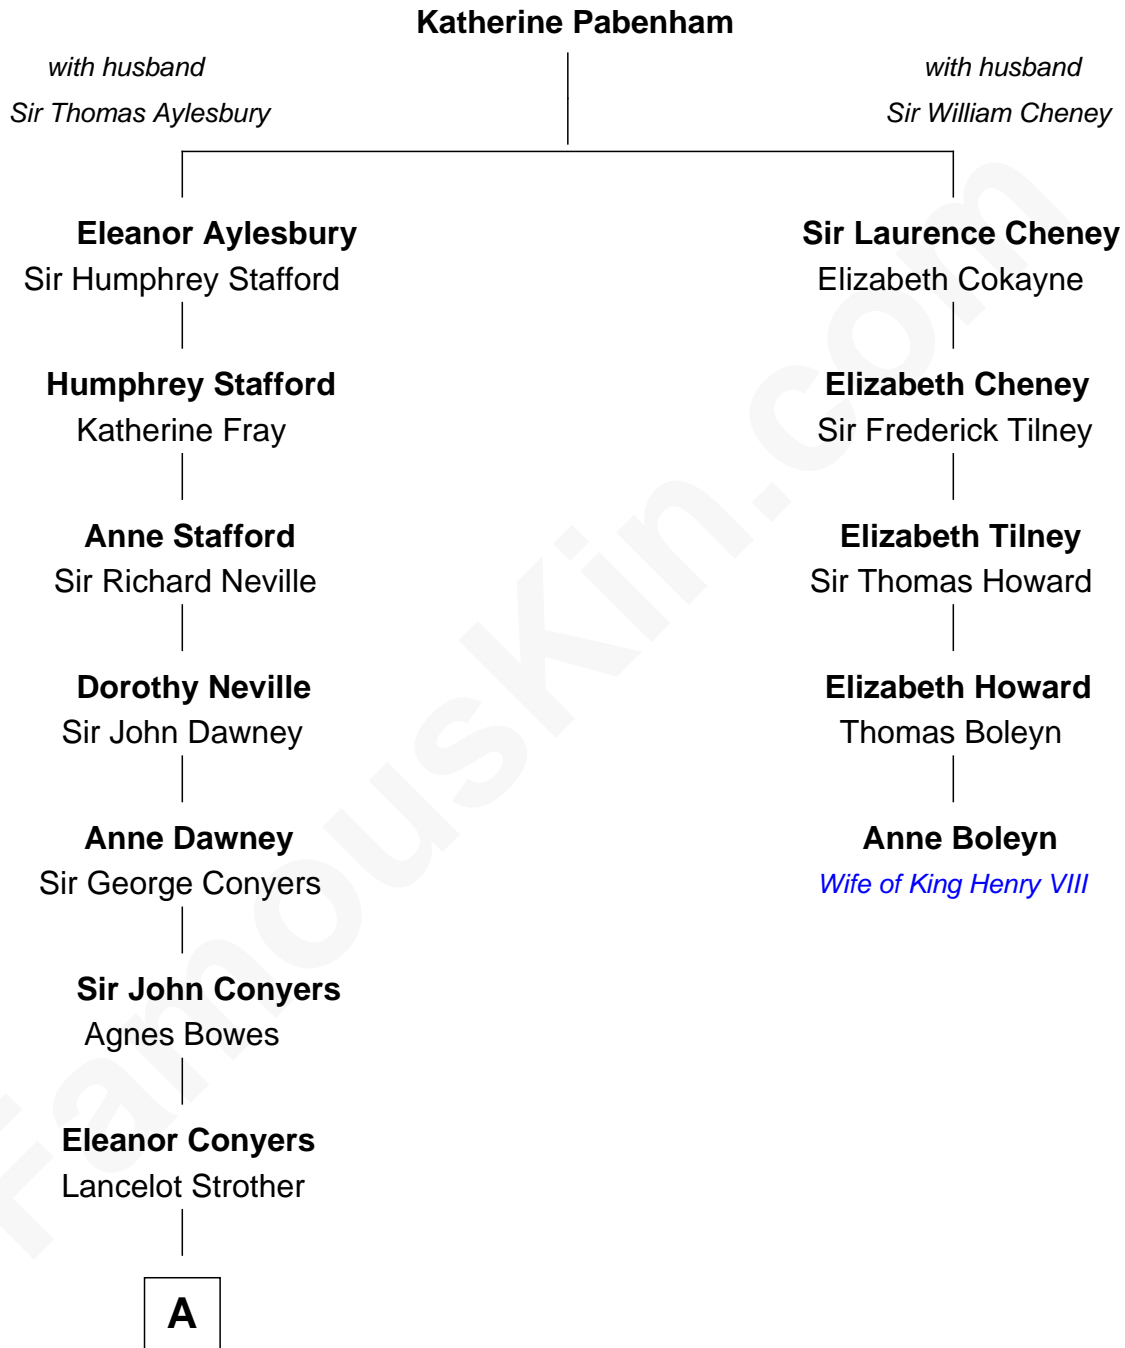

**FamousKin.com**  
**Relationship Chart of**  
**Zachary Taylor**  
*12th U.S. President*

**4th cousin 9 times removed of**  
**Anne Boleyn**  
*2nd Wife of King Henry VIII*

**A**

**William Strother**  
Elizabeth - - - - -

**William Strother**  
Dorothy - - - - -

**William Strother**  
Margaret Thornton

**Francis Strother**  
Susannah Dabney

**William Strother**  
Sarah Bayly

**Sarah Dabney Strother**  
Col. Richard Taylor

**Zachary Taylor**  
*12th U.S. President*