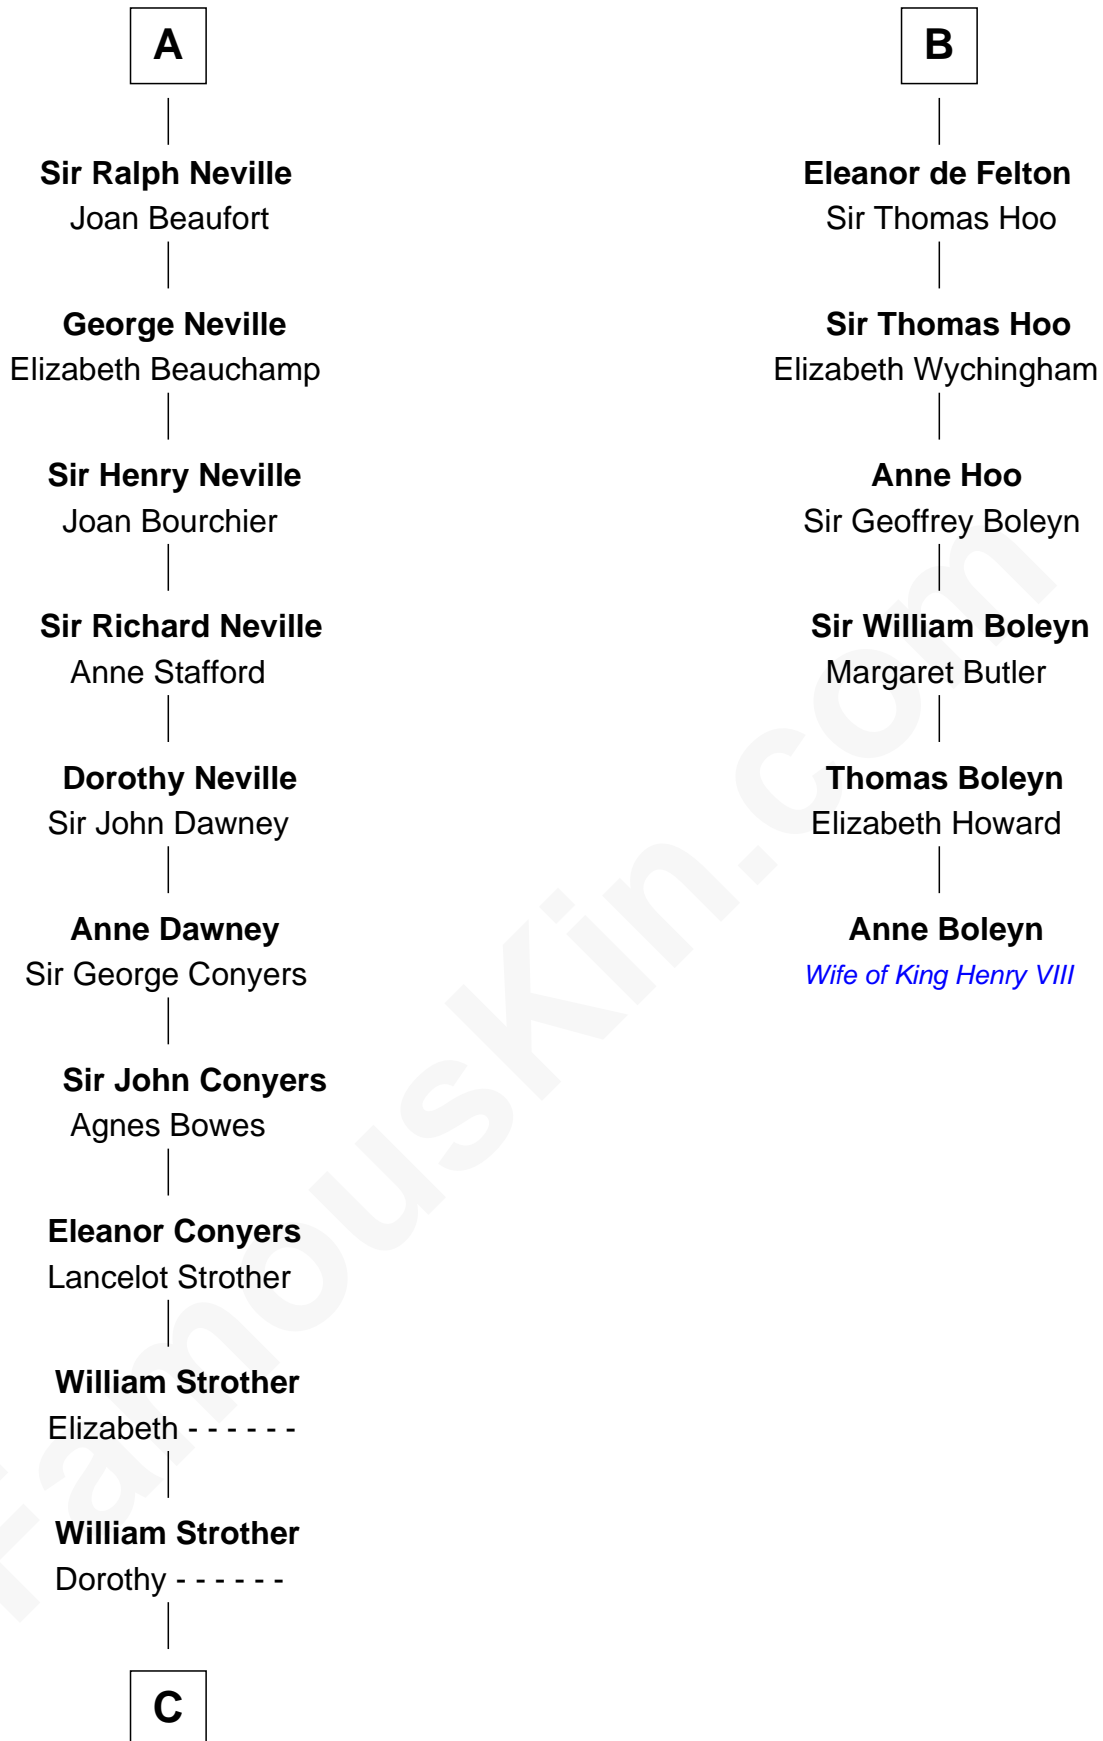

FamousKin.com
Relationship Chart of
Zachary Taylor
12th U.S. President

12th cousin 9 times removed of
Anne Boleyn
2nd Wife of King Henry VIII

Sir Ranulf de Gernons
 Maud of Gloucester

C

William Strother
Margaret Thornton

Francis Strother
Susannah Dabney

William Strother
Sarah Bayly

Sarah Dabney Strother
Col. Richard Taylor

Zachary Taylor
12th U.S. President

FamousKin.com