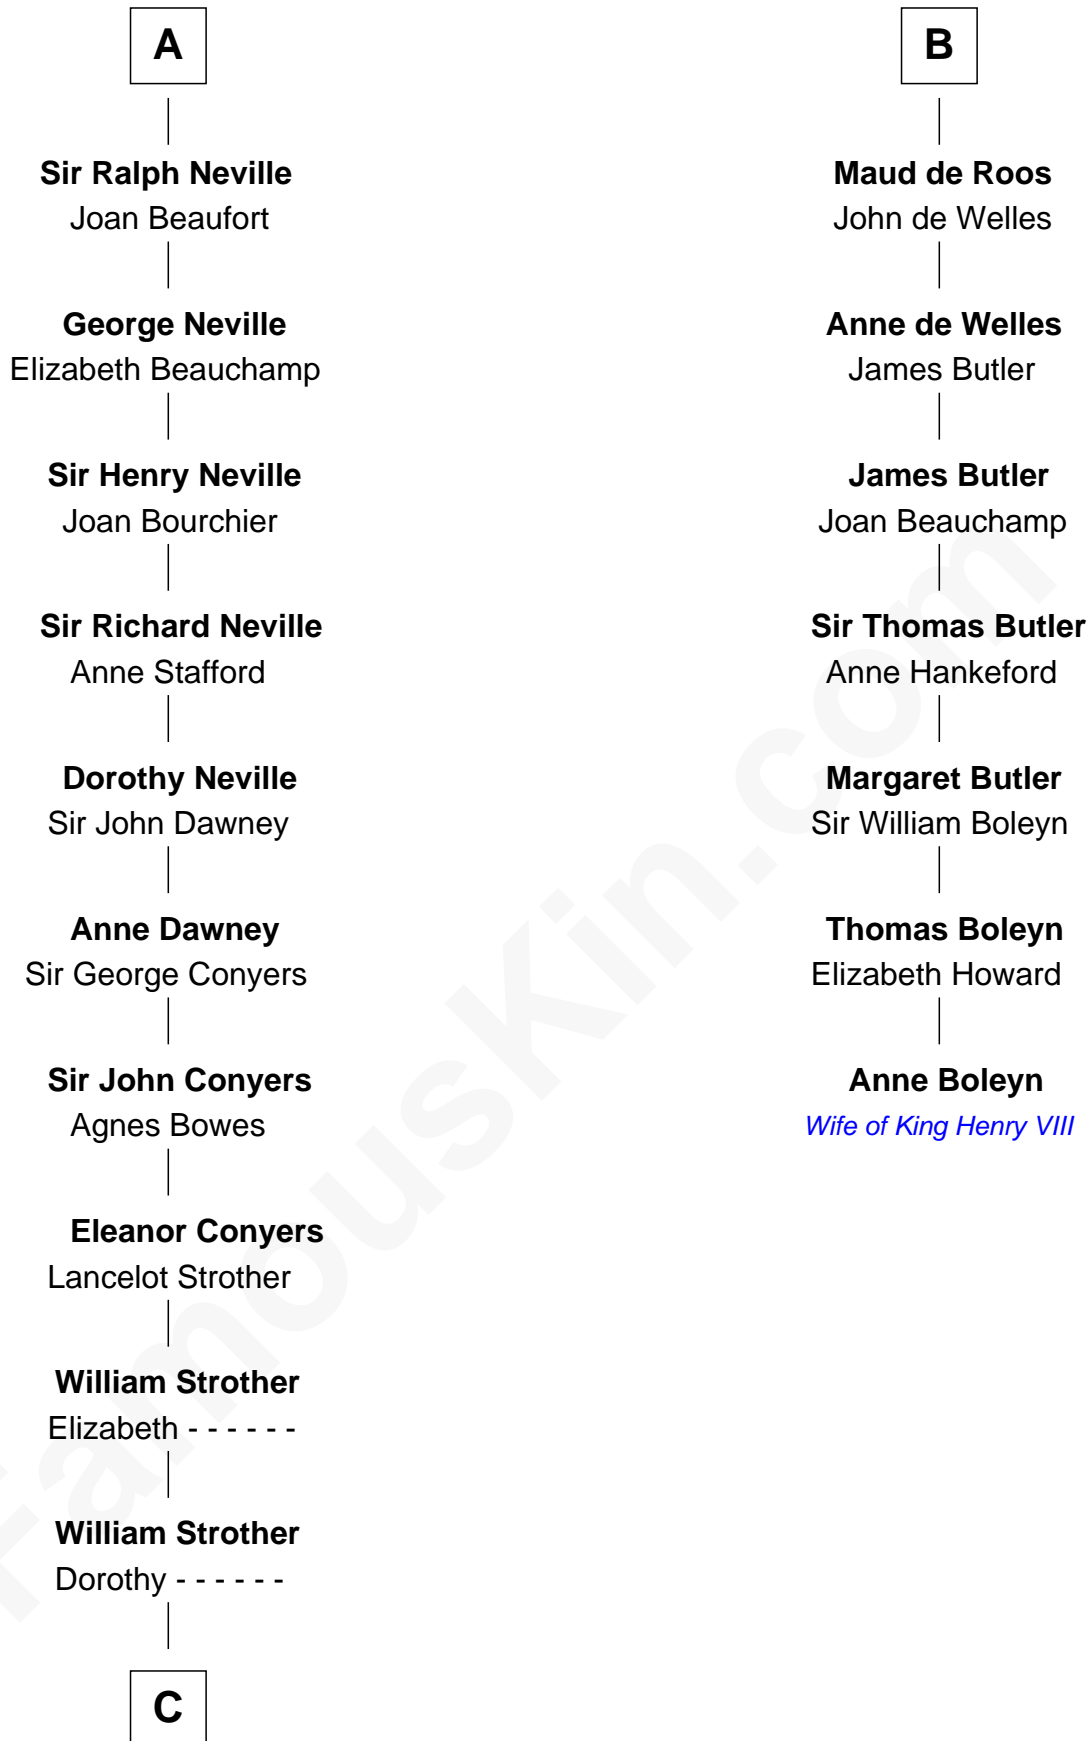

**FamousKin.com**  
**Relationship Chart of**  
**Zachary Taylor**  
*12th U.S. President*

**13th cousin 8 times removed of**  
**Anne Boleyn**  
*2nd Wife of King Henry VIII*

**C**

William Strother  
Margaret Thornton

Francis Strother  
Susannah Dabney

William Strother  
Sarah Bayly

Sarah Dabney Strother  
Col. Richard Taylor

Zachary Taylor  
*12th U.S. President*

FamousKin.com