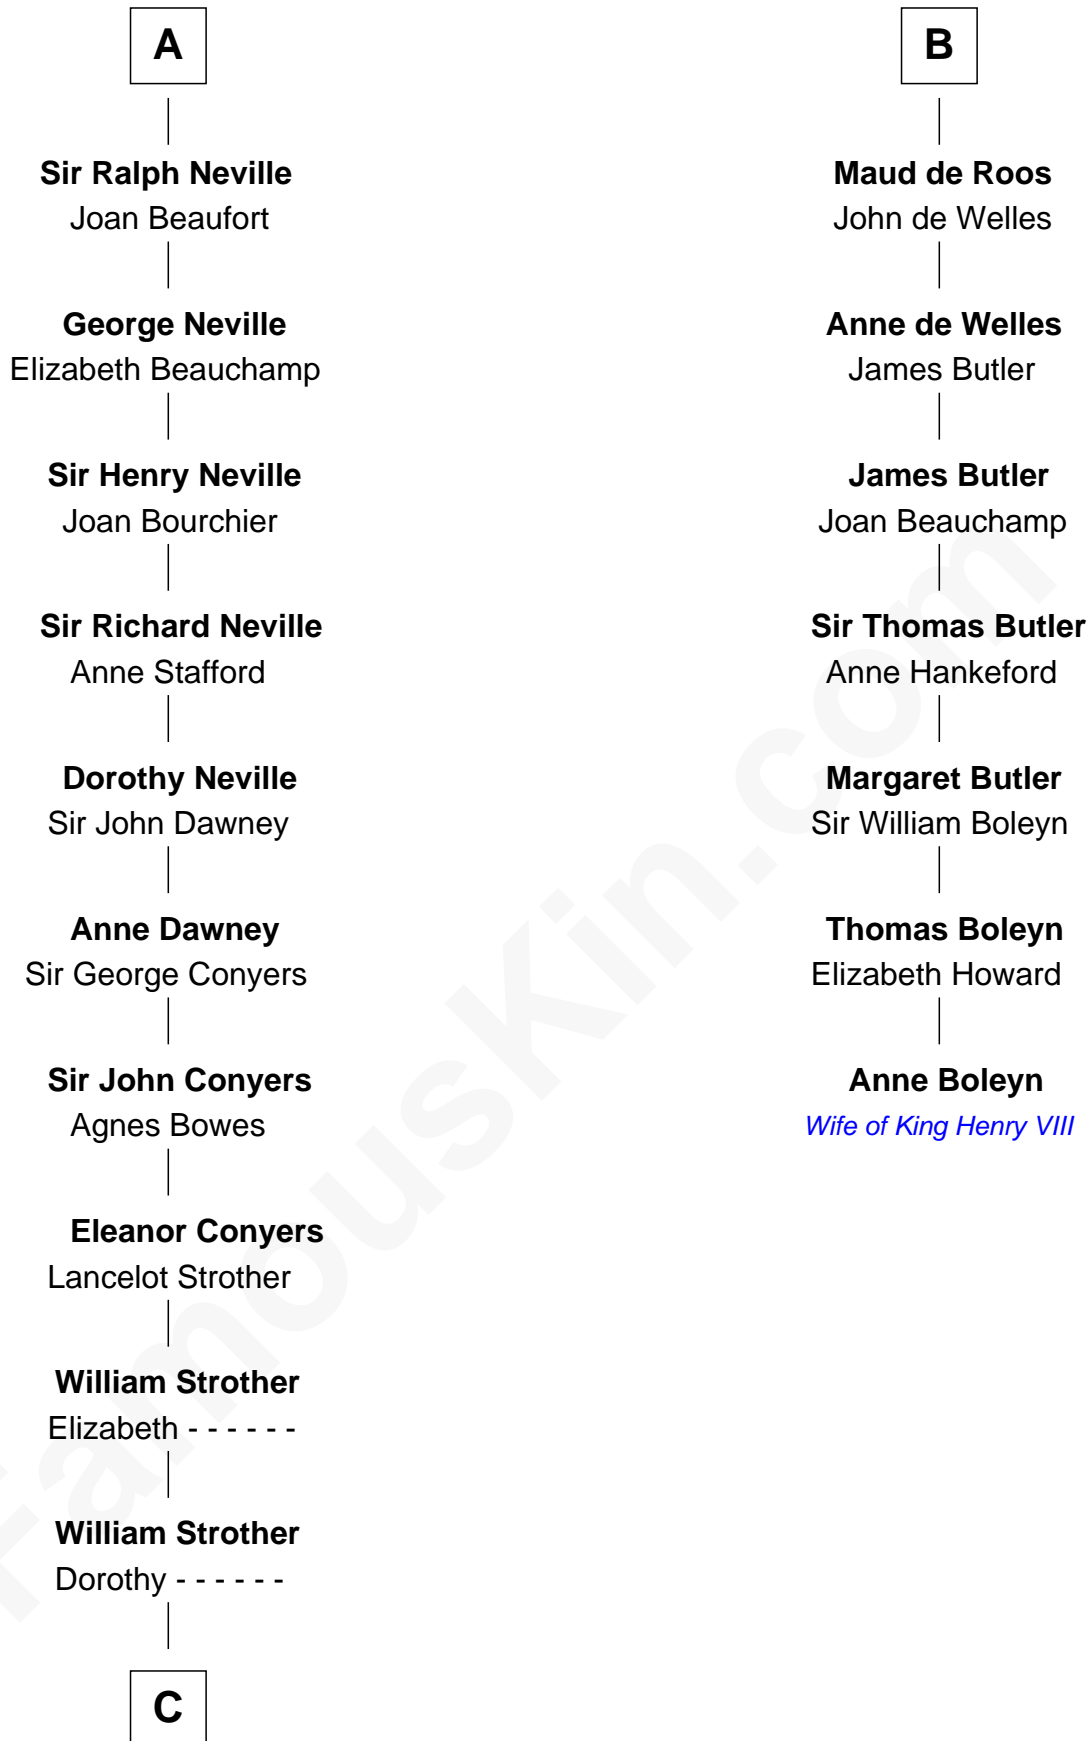

**FamousKin.com**  
**Relationship Chart of**  
**Zachary Taylor**  
*12th U.S. President*

13th cousin 8 times removed of

**Anne Boleyn**  
*2nd Wife of King Henry VIII*

**C**

William Strother  
Margaret Thornton

Francis Strother  
Susannah Dabney

William Strother  
Sarah Bayly

Sarah Dabney Strother  
Col. Richard Taylor

Zachary Taylor  
*12th U.S. President*

FamousKin.com