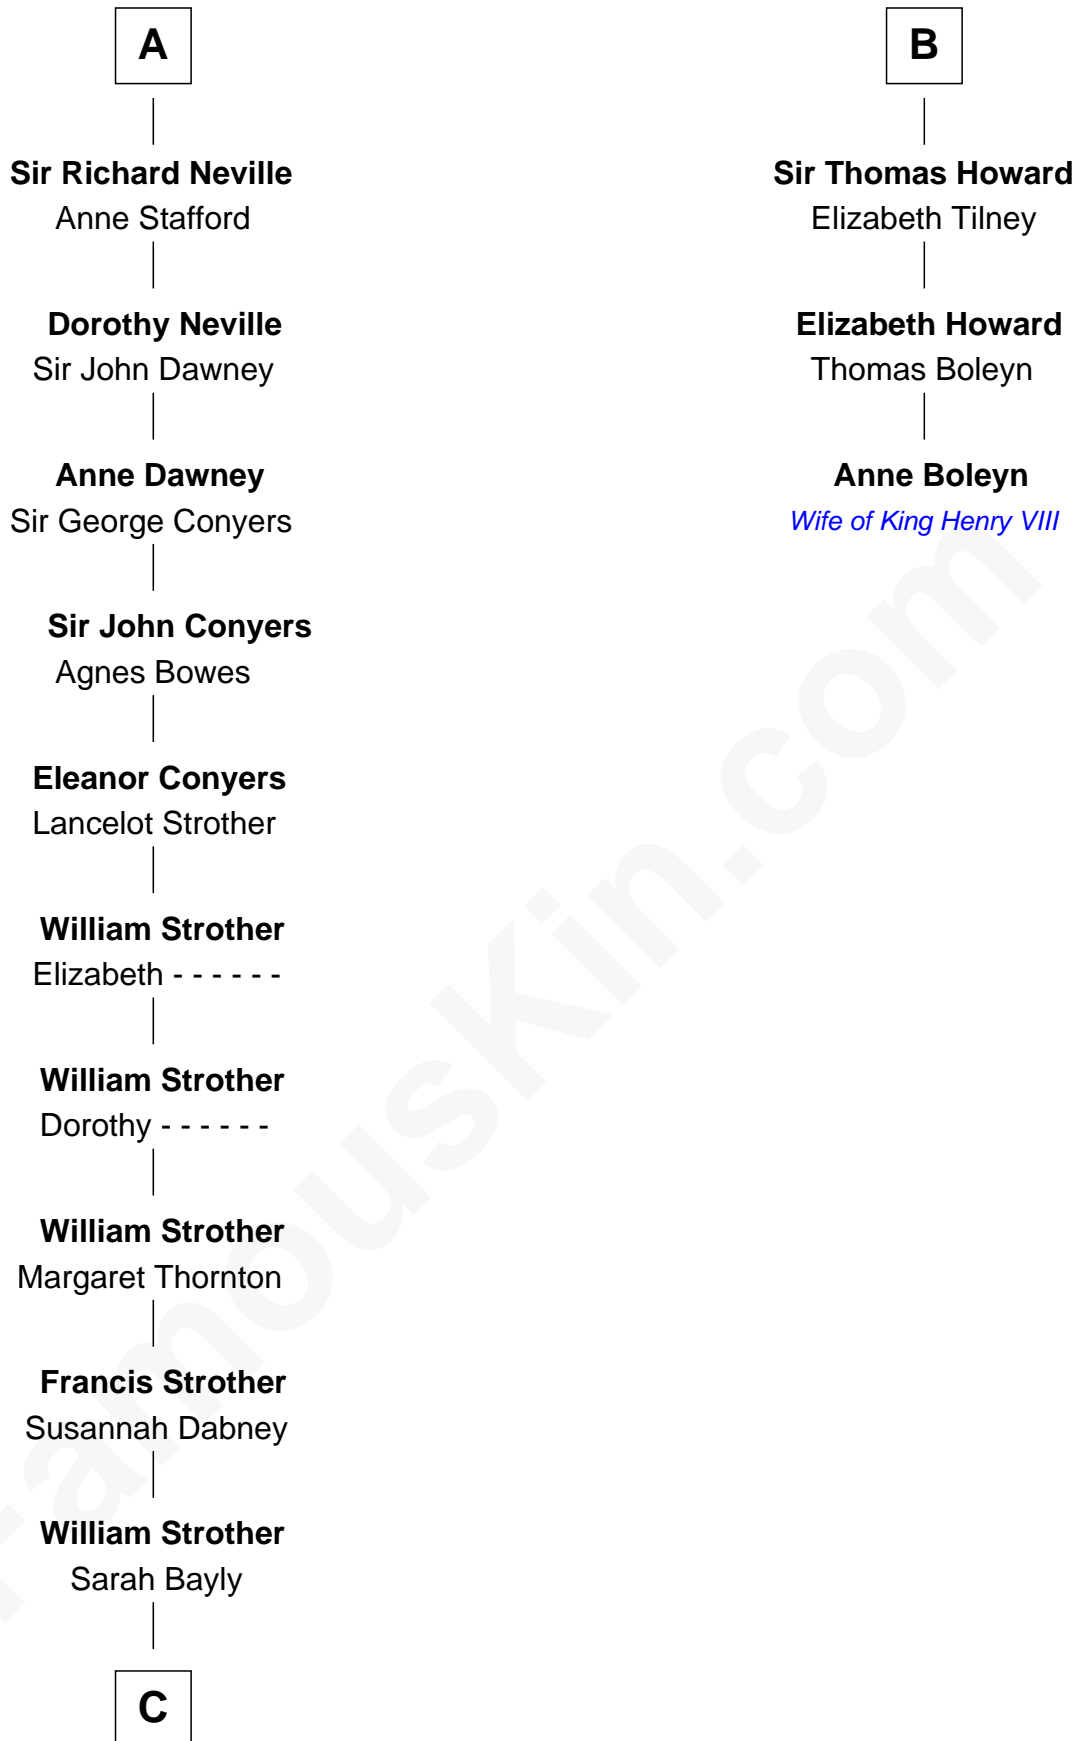

FamousKin.com
Relationship Chart of
Zachary Taylor
12th U.S. President

9th cousin 9 times removed of
Anne Boleyn
2nd Wife of King Henry VIII

C

|
Sarah Dabney Strother

Col. Richard Taylor

|
Zachary Taylor

12th U.S. President

FamousKin.com