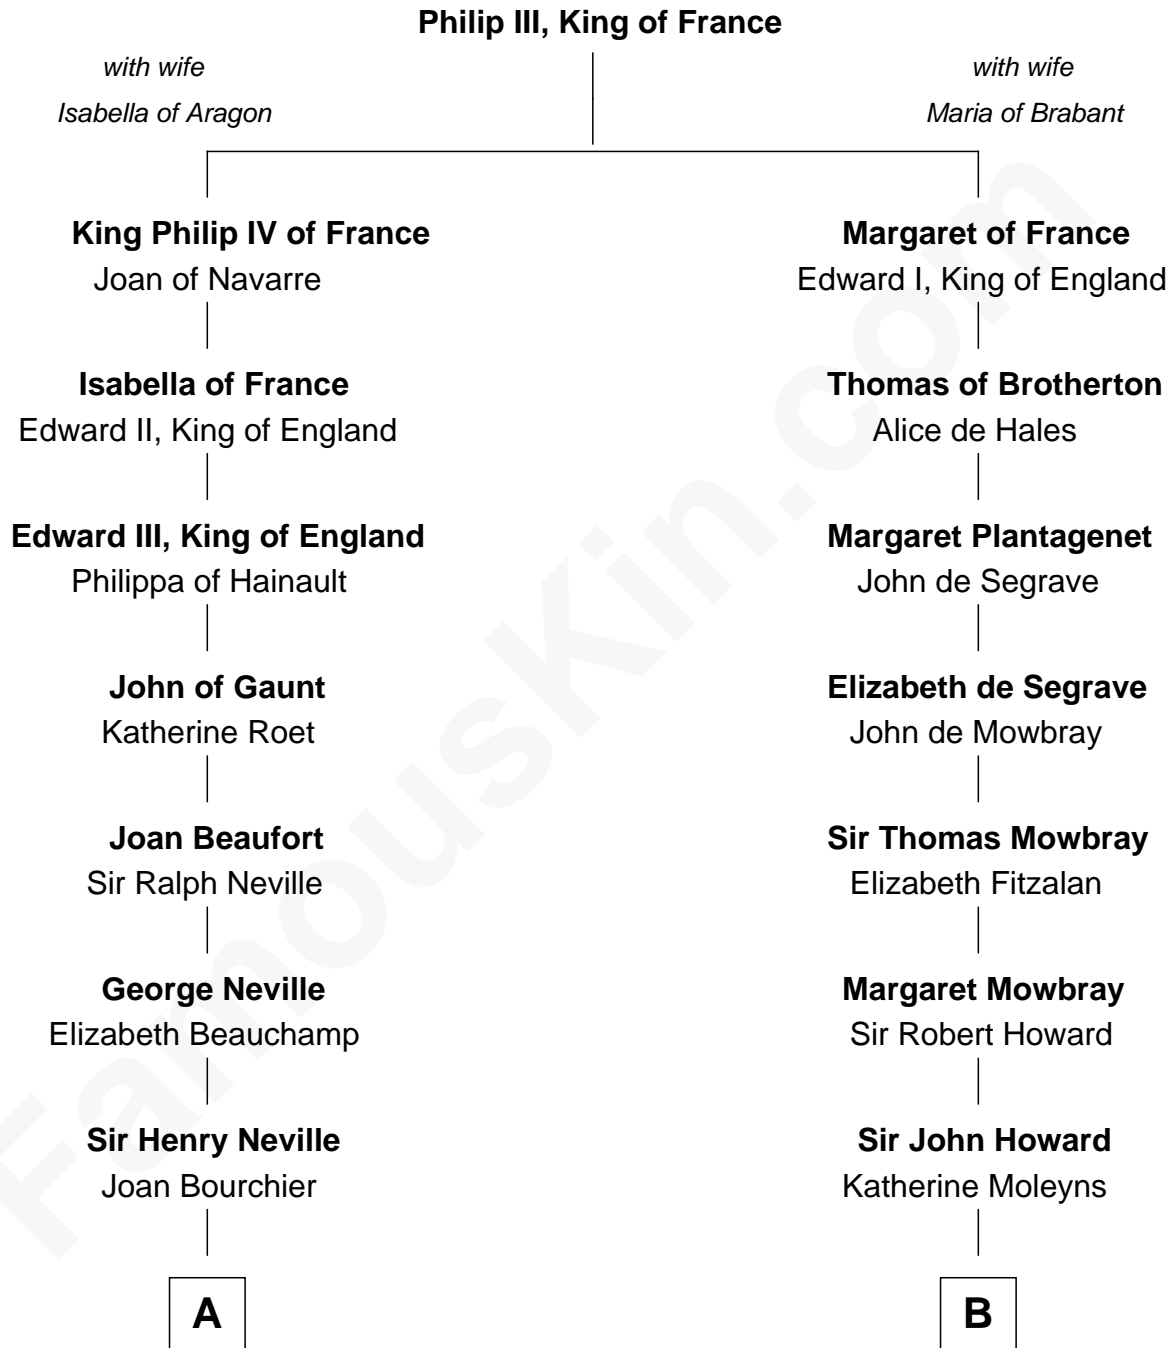

FamousKin.com
Relationship Chart of
Zachary Taylor
12th U.S. President

9th cousin 9 times removed of
Anne Boleyn
2nd Wife of King Henry VIII

C

|
Sarah Dabney Strother

Col. Richard Taylor

|
Zachary Taylor

12th U.S. President

FamousKin.com