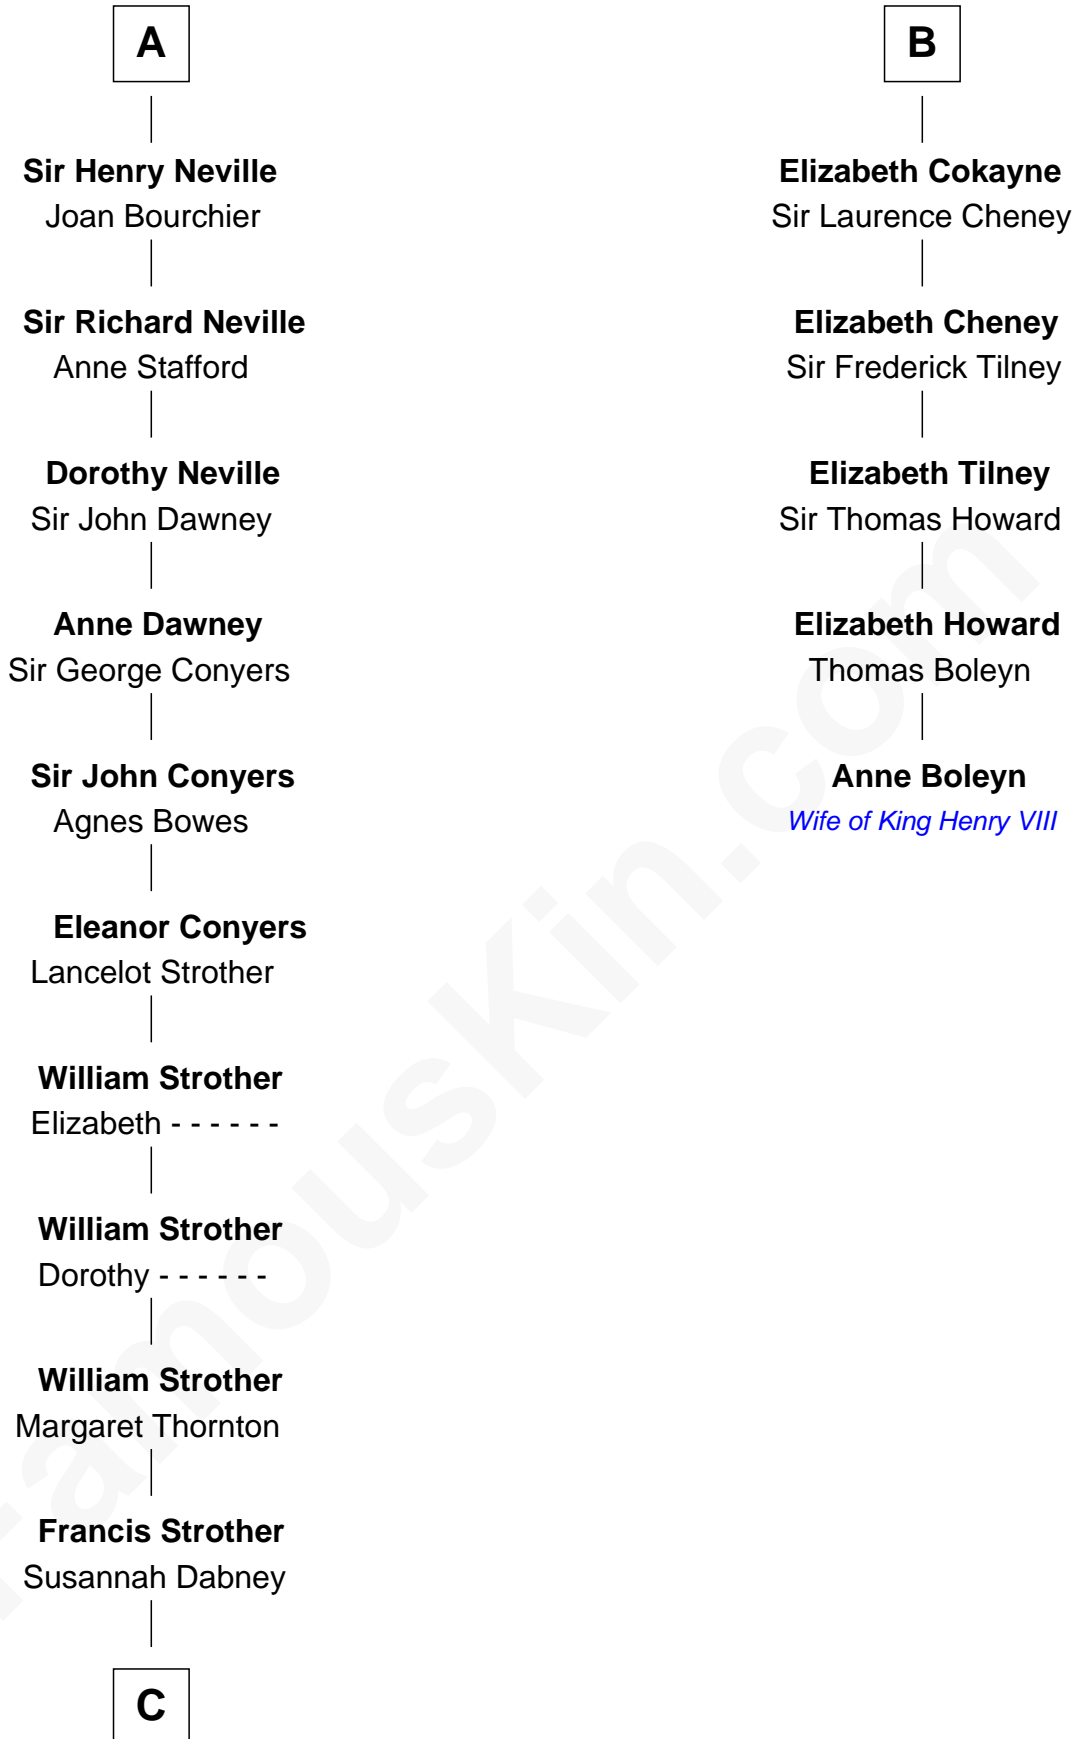

**FamousKin.com**  
**Relationship Chart of**  
**Zachary Taylor**  
*12th U.S. President*

11th cousin 8 times removed of

**Anne Boleyn**  
*2nd Wife of King Henry VIII*

**Sir William Longespee**  
 Ela of Salisbury

**C**

William Strother

Sarah Bayly

Sarah Dabney Strother

Col. Richard Taylor

Zachary Taylor

*12th U.S. President*

FamousKin.com