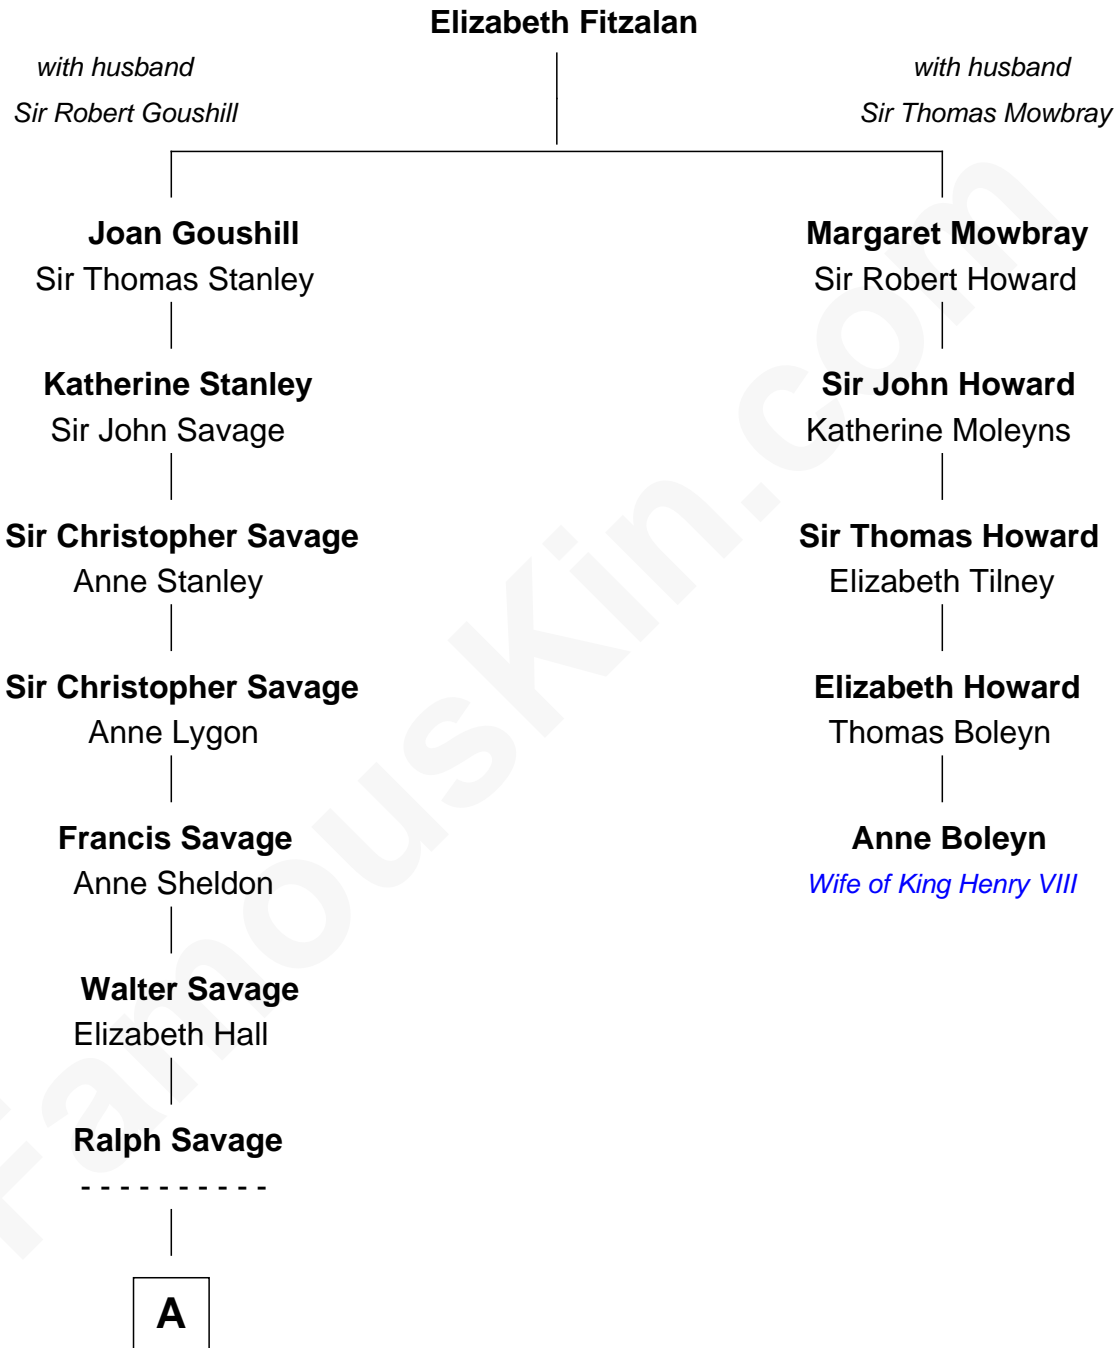

FamousKin.com Relationship Chart of

Zachary Taylor

12th U.S. President

4th cousin 9 times removed of

Anne Boleyn

2nd Wife of King Henry VIII

A

—
Anthony Savage

Sarah Constable

—
Alice Savage

Francis Thornton

—
Margaret Thornton

William Strother

—
Francis Strother

Susannah Dabney

—
William Strother

Sarah Bayly

—
Sarah Dabney Strother

Col. Richard Taylor

—
Zachary Taylor

12th U.S. President