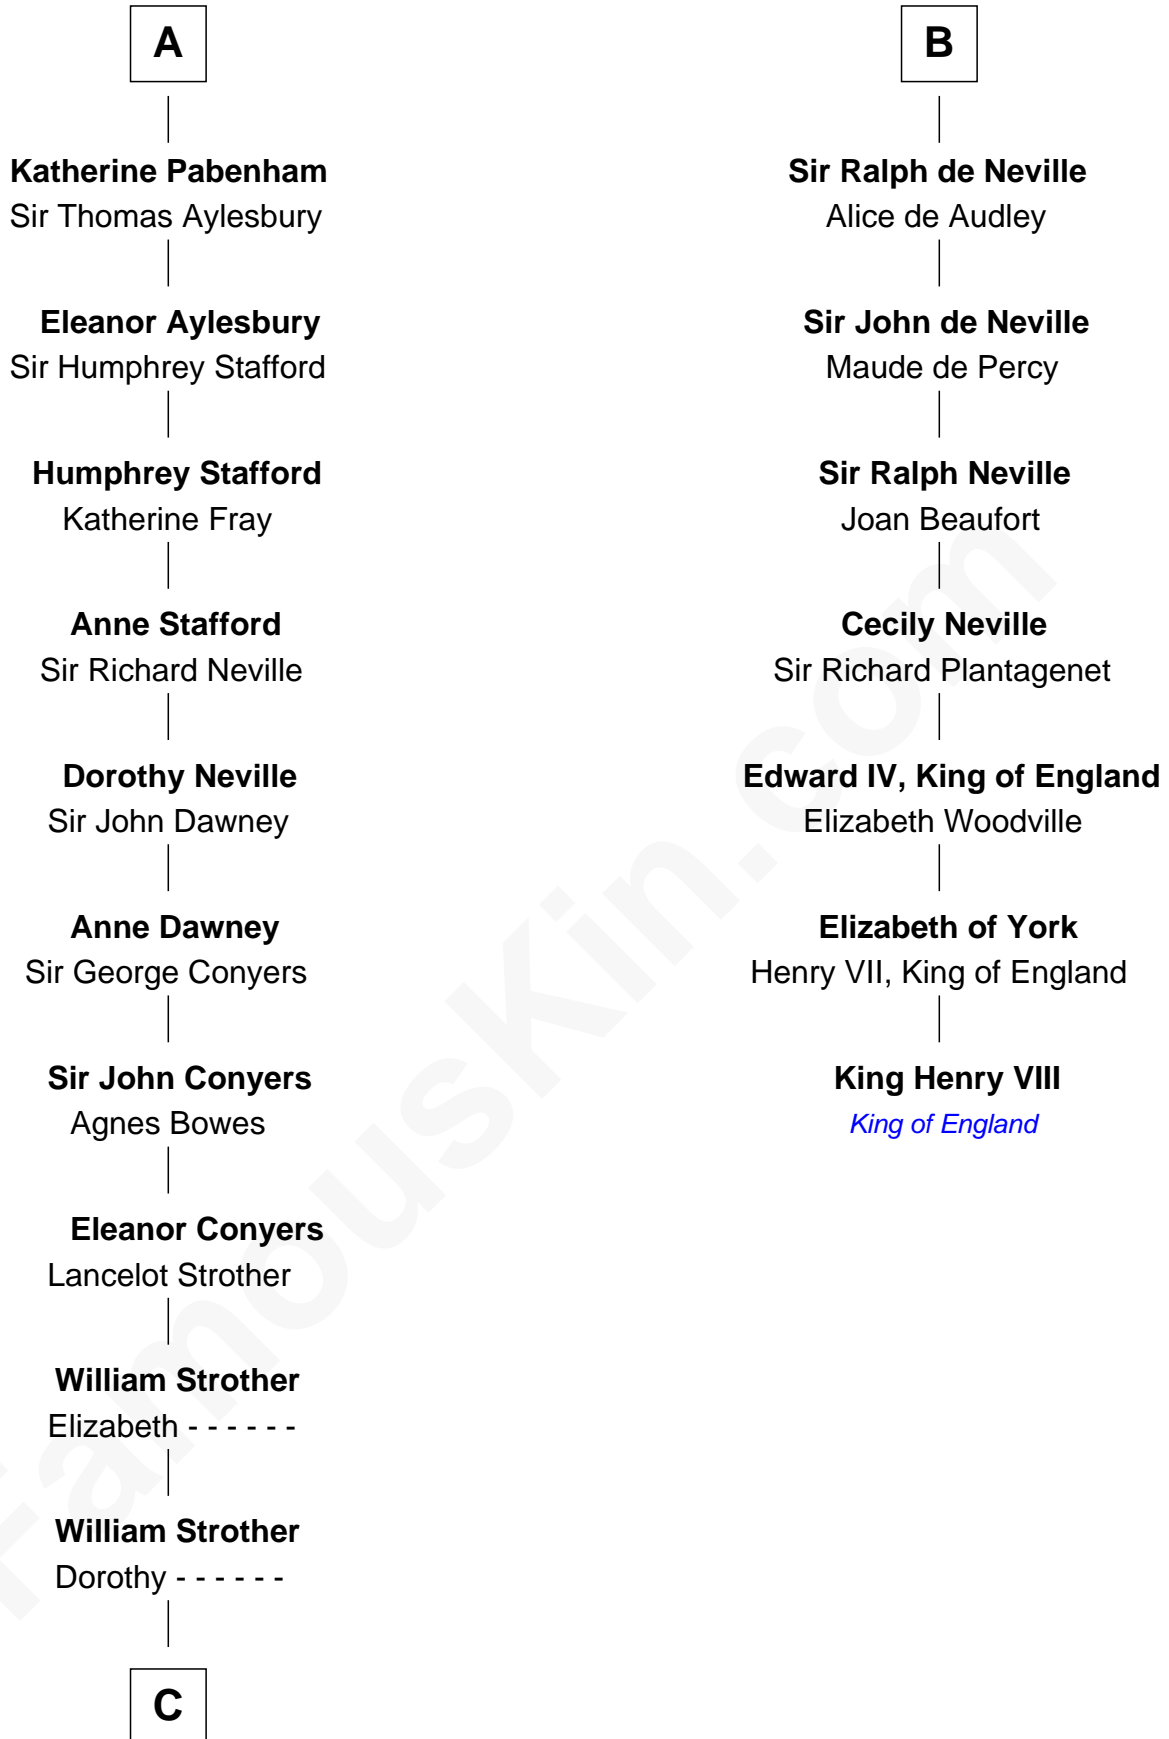

FamousKin.com Relationship Chart of

Zachary Taylor

12th U.S. President

13th cousin 8 times removed of

King Henry VIII

King of England

William I de Lancaster

Gundred de Warenne

Richard de Morville

Helena de Morville

Roland of Galloway

Alan of Galloway

Helen de l'Isle

Helen of Galloway

Sir Roger de Quincy

Ellen de Quincy

Alan la Zouche

Margery la Zouche

Robert FitzRoger

Euphemia de Clavering

Sir Ranulph de Neville

B

C

William Strother
Margaret Thornton

Francis Strother
Susannah Dabney

William Strother
Sarah Bayly

Sarah Dabney Strother
Col. Richard Taylor

Zachary Taylor
12th U.S. President

FamousKin.com