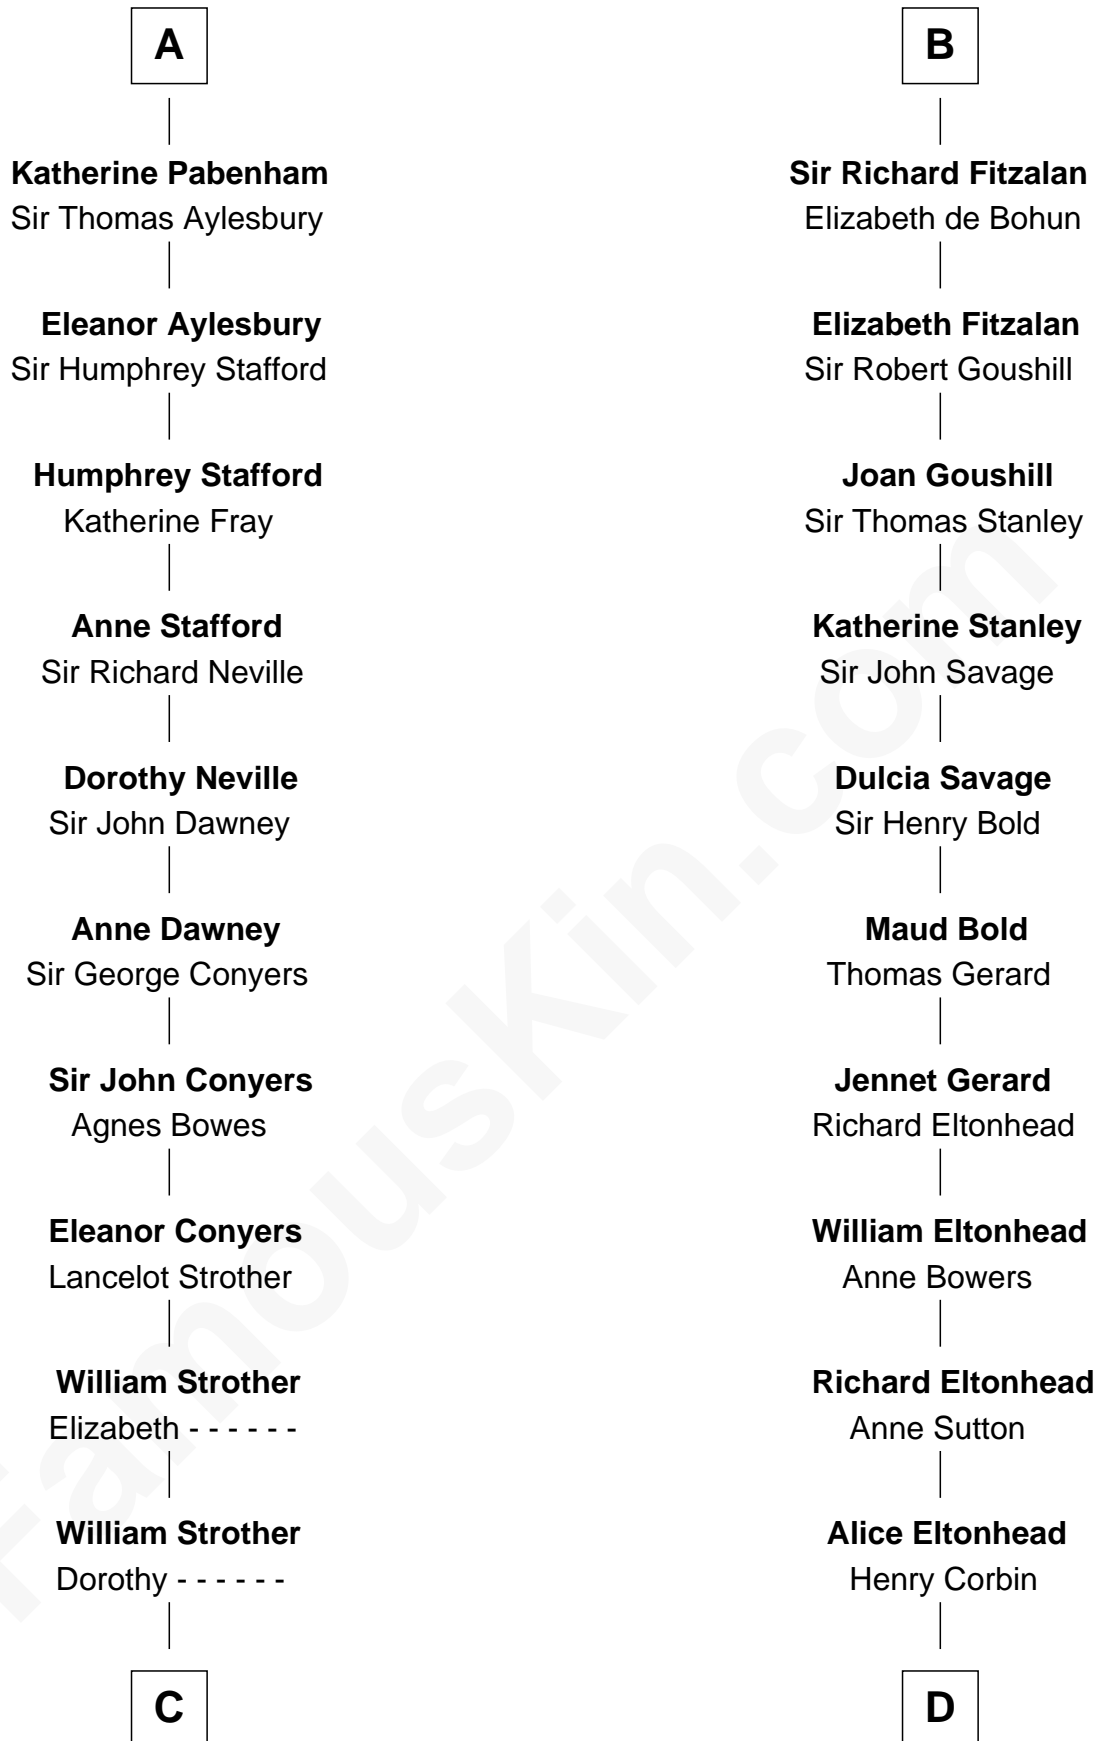

FamousKin.com
Relationship Chart of
Zachary Taylor
12th U.S. President

19th cousin 2 times removed of
Francis Lightfoot Lee
Signer of the Declaration of Independence

C

William Strother
Margaret Thornton

Francis Strother
Susannah Dabney

William Strother
Sarah Bayly

Sarah Dabney Strother
Col. Richard Taylor

Zachary Taylor
12th U.S. President

D

Laetitia Corbin
Richard Lee

Gov. Thomas Lee
Hannah Ludwell

Francis Lightfoot Lee
Signer of Declaration of Independence