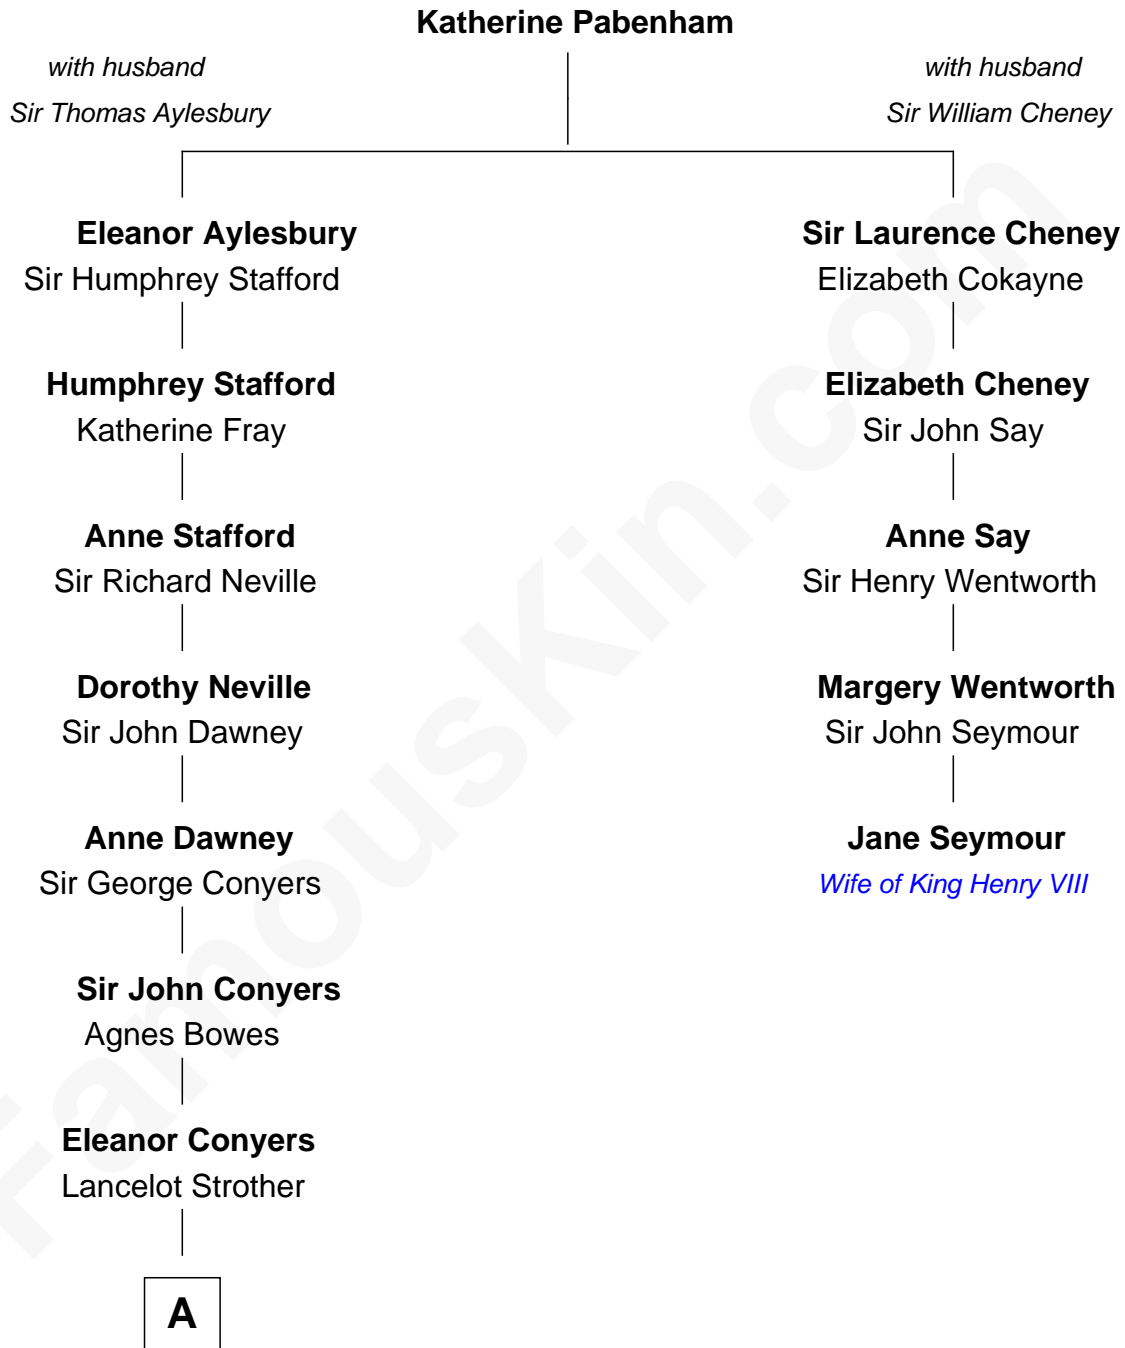

**FamousKin.com**  
**Relationship Chart of**  
**Zachary Taylor**  
*12th U.S. President*

**4th cousin 9 times removed of**  
**Jane Seymour**  
*3rd Wife of King Henry VIII*

**A**

**William Strother**  
Elizabeth - - - - -

**William Strother**  
Dorothy - - - - -

**William Strother**  
Margaret Thornton

**Francis Strother**  
Susannah Dabney

**William Strother**  
Sarah Bayly

**Sarah Dabney Strother**  
Col. Richard Taylor

**Zachary Taylor**  
*12th U.S. President*