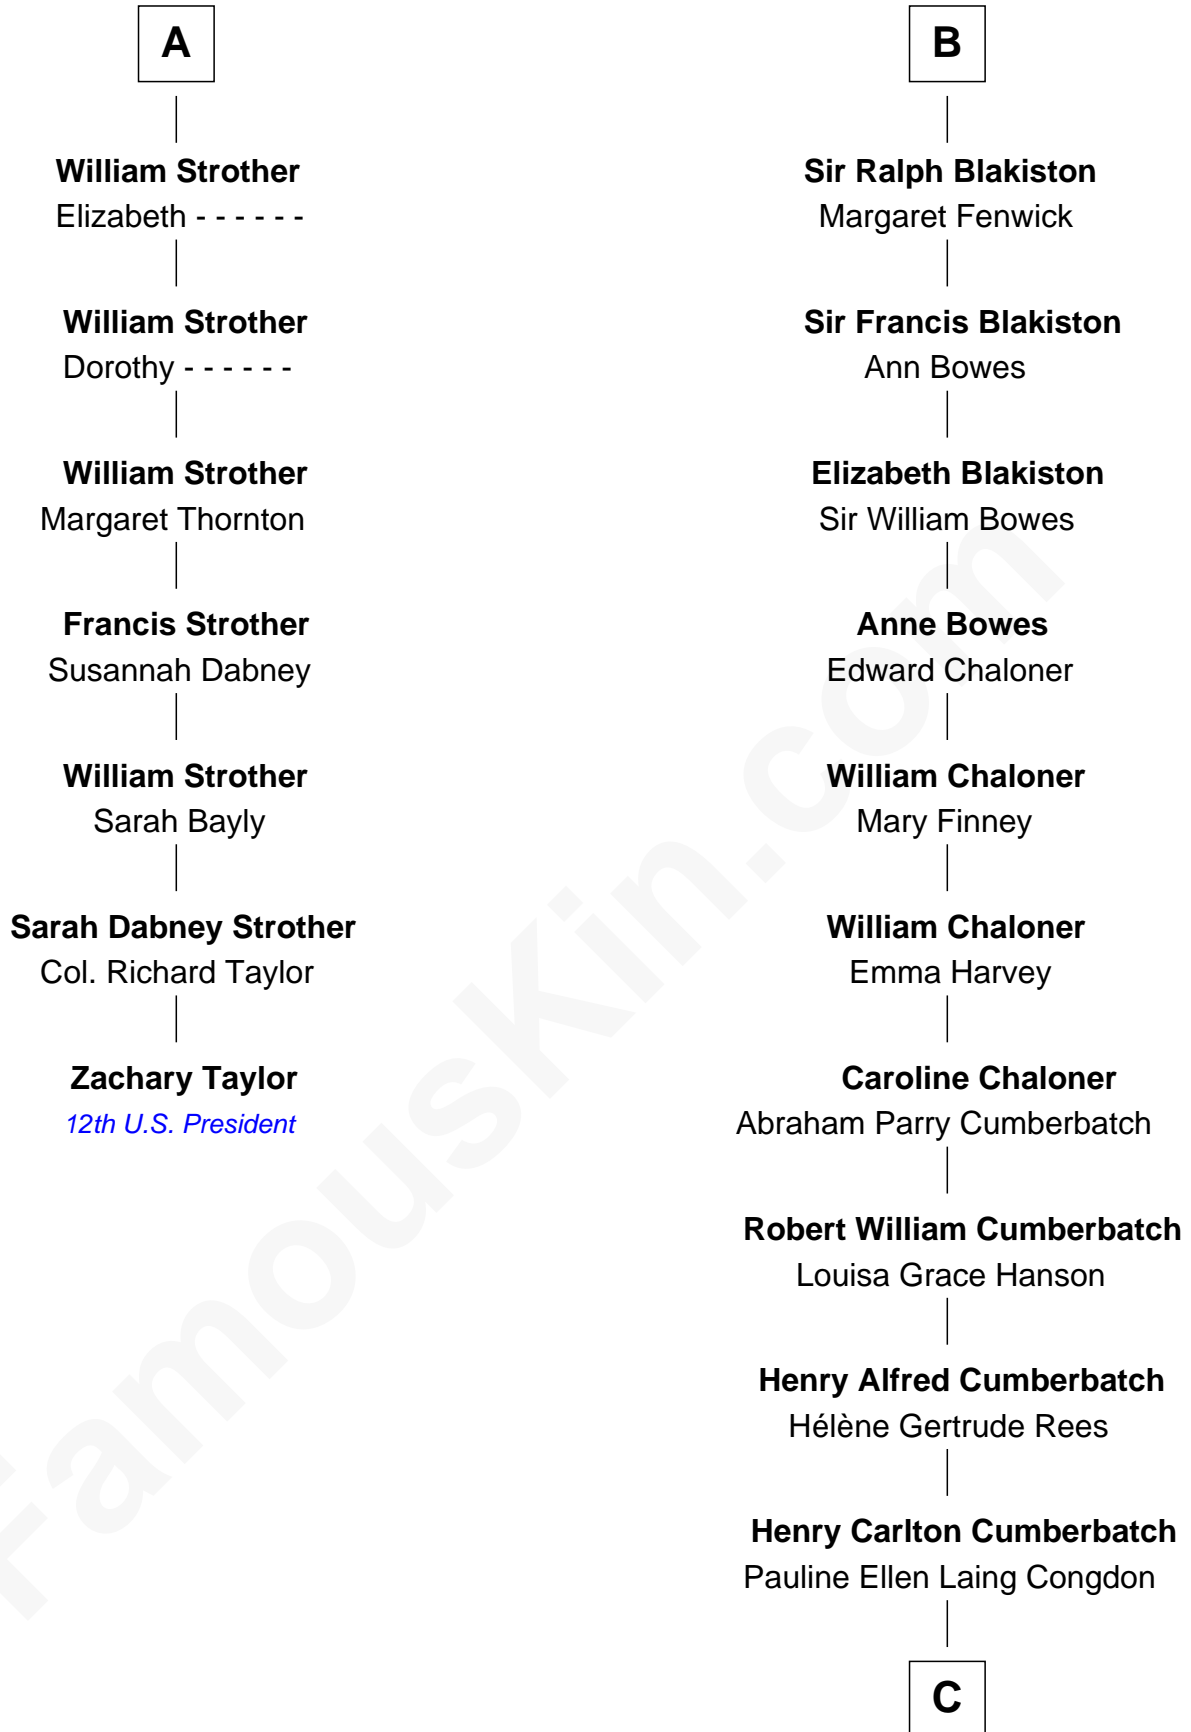

**FamousKin.com**  
**Relationship Chart of**  
**Zachary Taylor**  
*12th U.S. President*

**13th cousin 5 times removed of**  
**Benedict Cumberbatch**  
*Movie, Television and Stage Actor*

Timothy Carlton Congdon Cumberbatch

Wanda Ventham

**Benedict Cumberbatch**

*Movie, Television and Stage Actor*

FamousKin.com