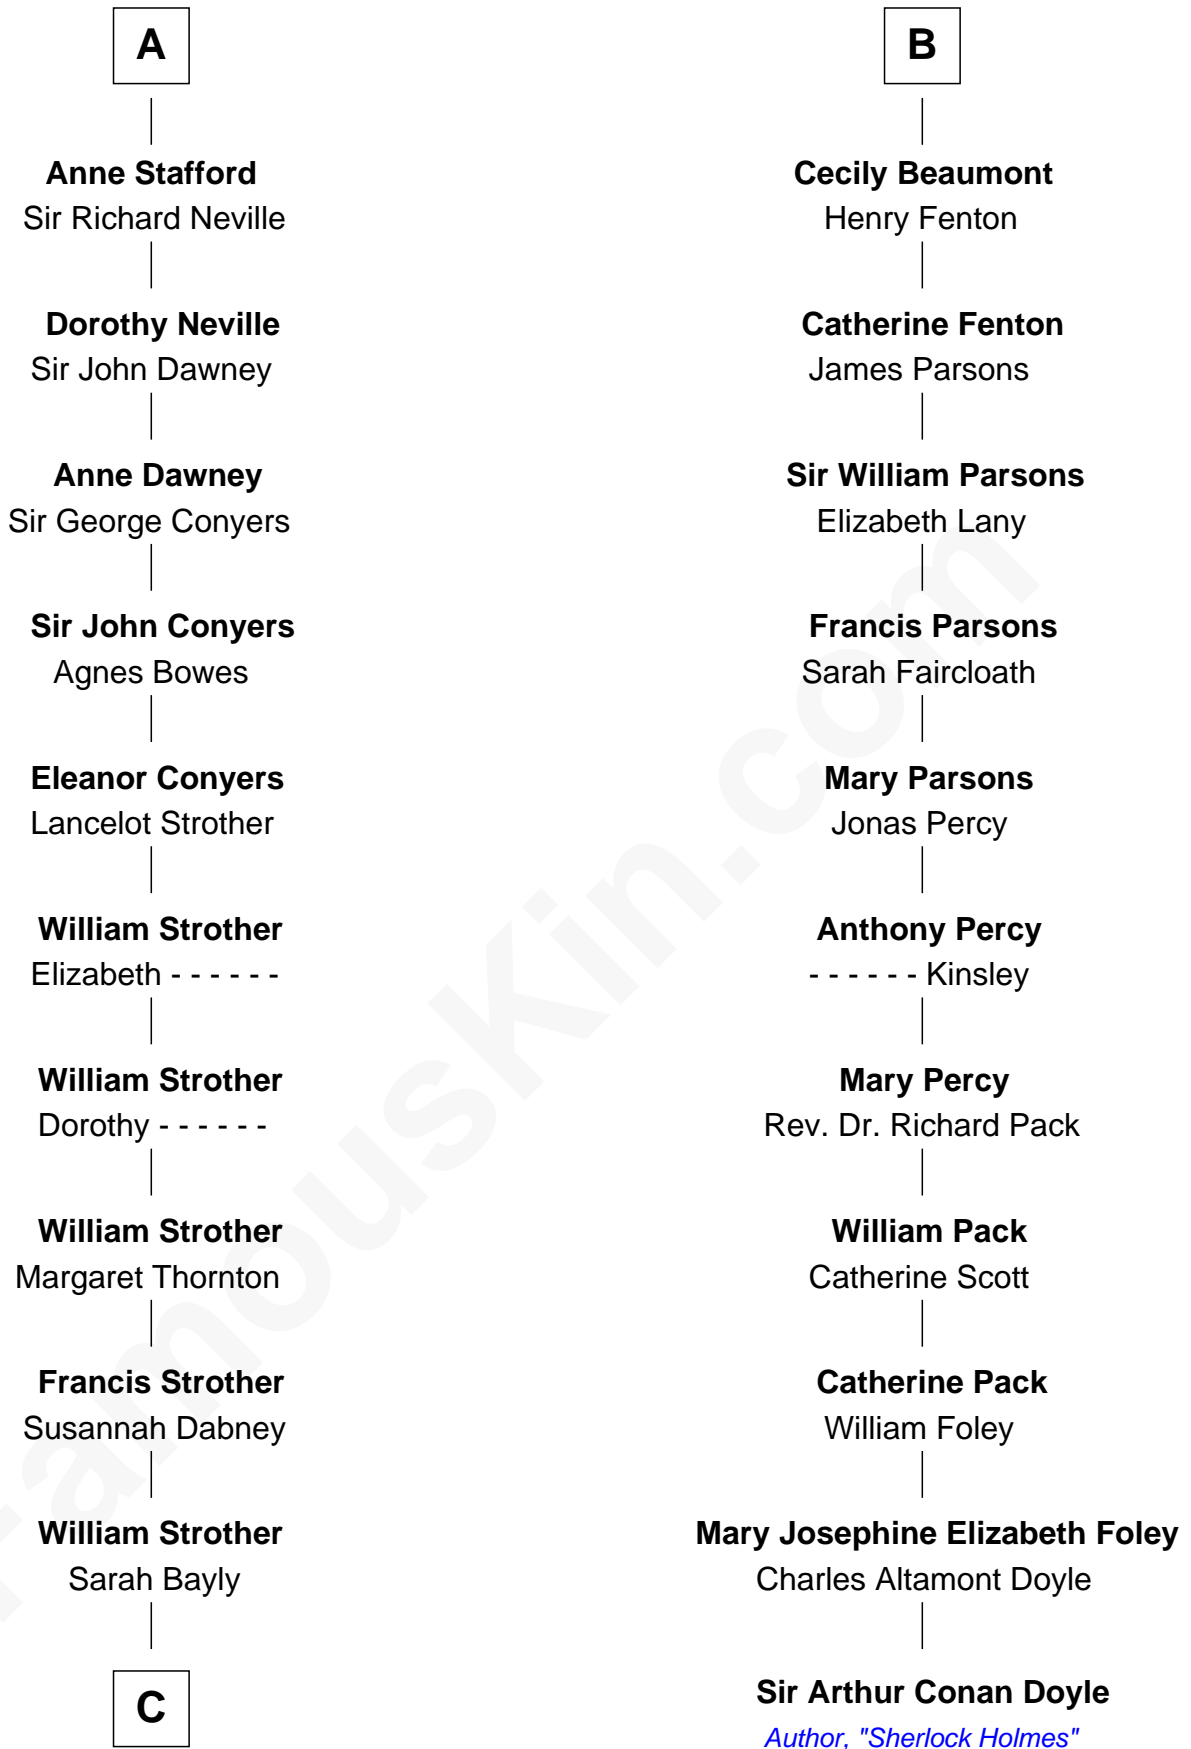

**FamousKin.com**  
**Relationship Chart of**  
**Zachary Taylor**  
*12th U.S. President*

**17th cousin 1 time removed of**  
**Sir Arthur Conan Doyle**  
*Author, "Sherlock Holmes"*

**C**

—  
**Sarah Dabney Strother**

Col. Richard Taylor

—  
**Zachary Taylor**

*12th U.S. President*

FamousKin.com