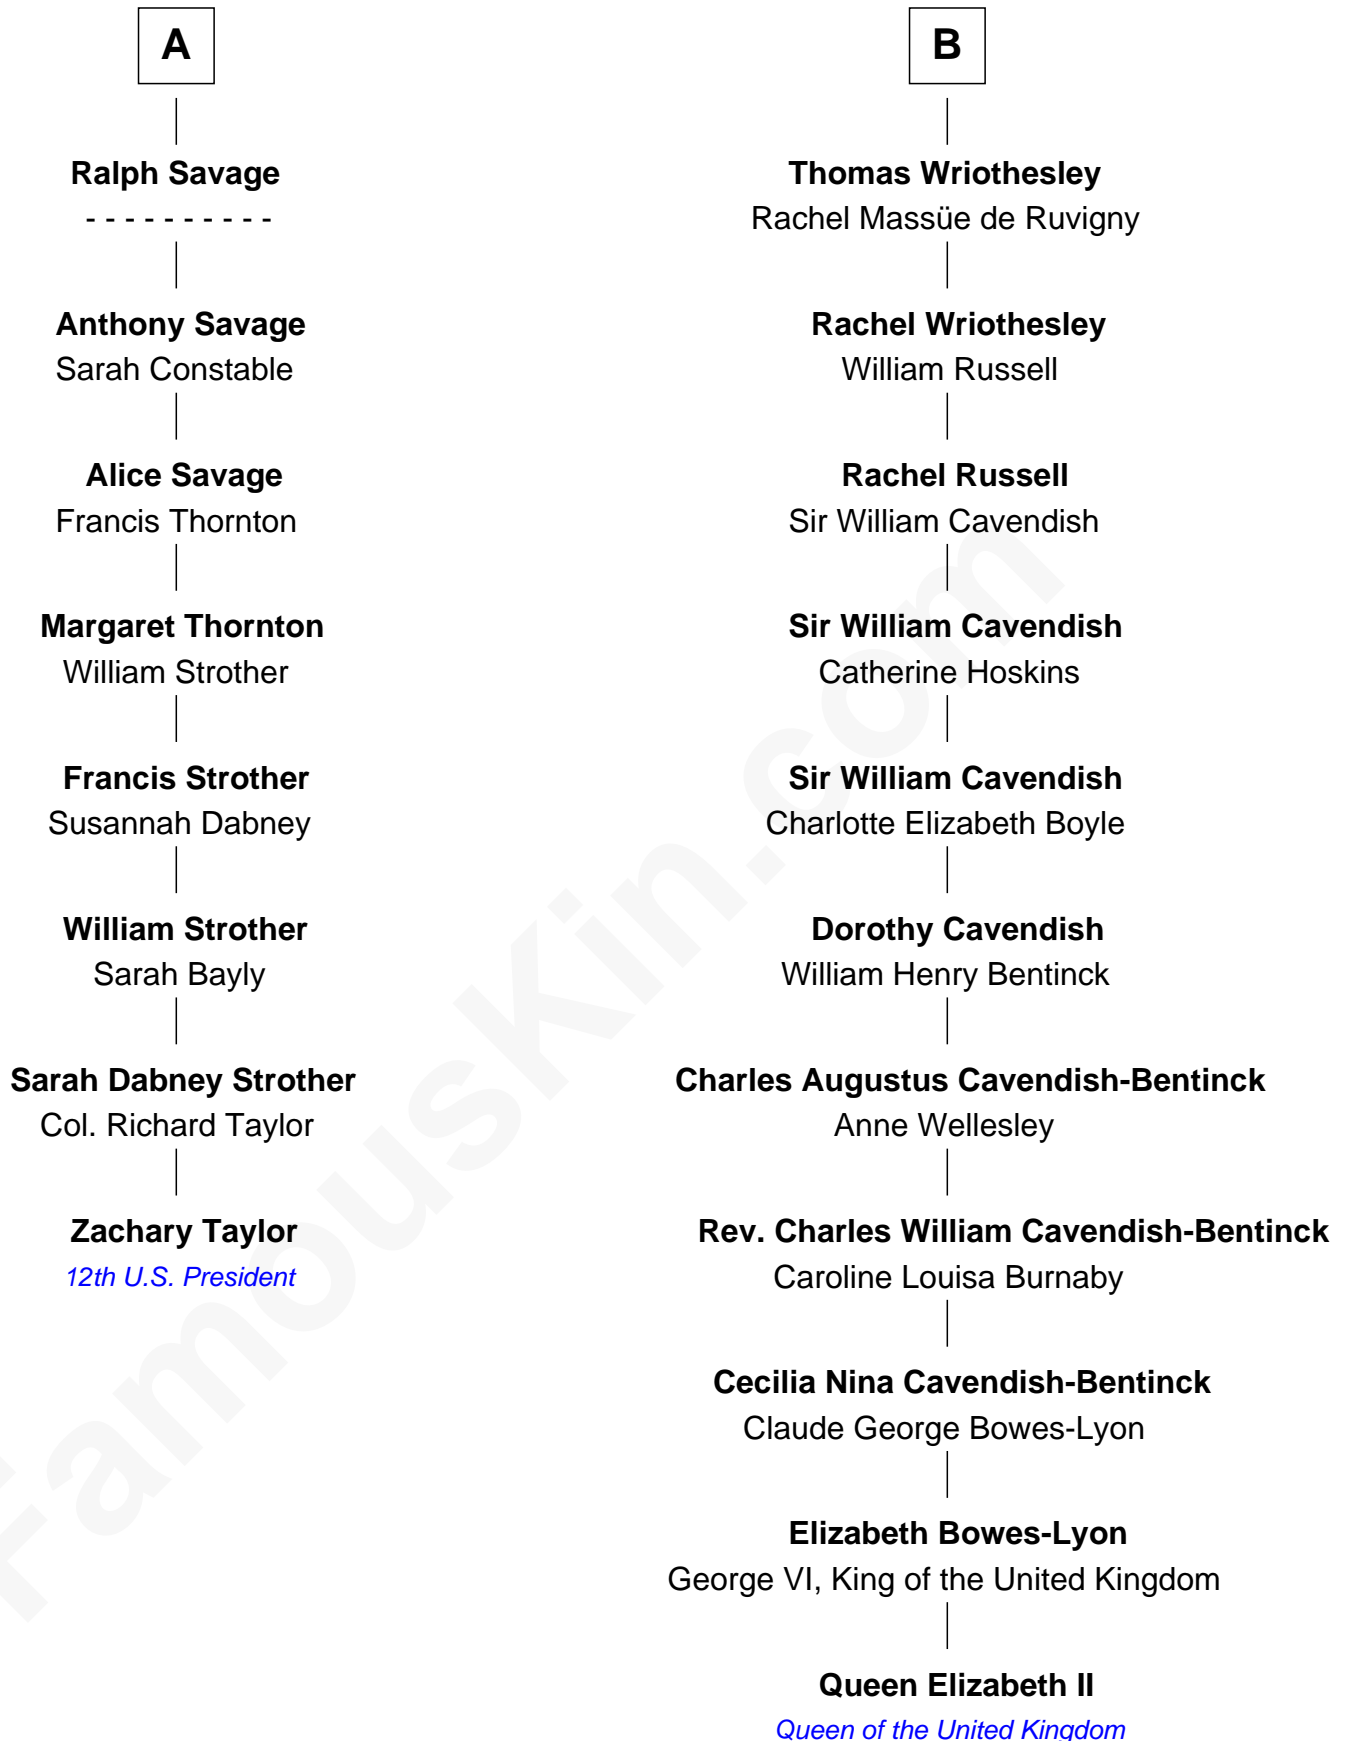

FamousKin.com Relationship Chart of

Zachary Taylor

12th U.S. President

14th cousin 3 times removed of

Queen Elizabeth II

Queen of the United Kingdom

Sir Edmund Ferrers

Ellen Roche

Elizabeth II photo by [Eric Draper](#)