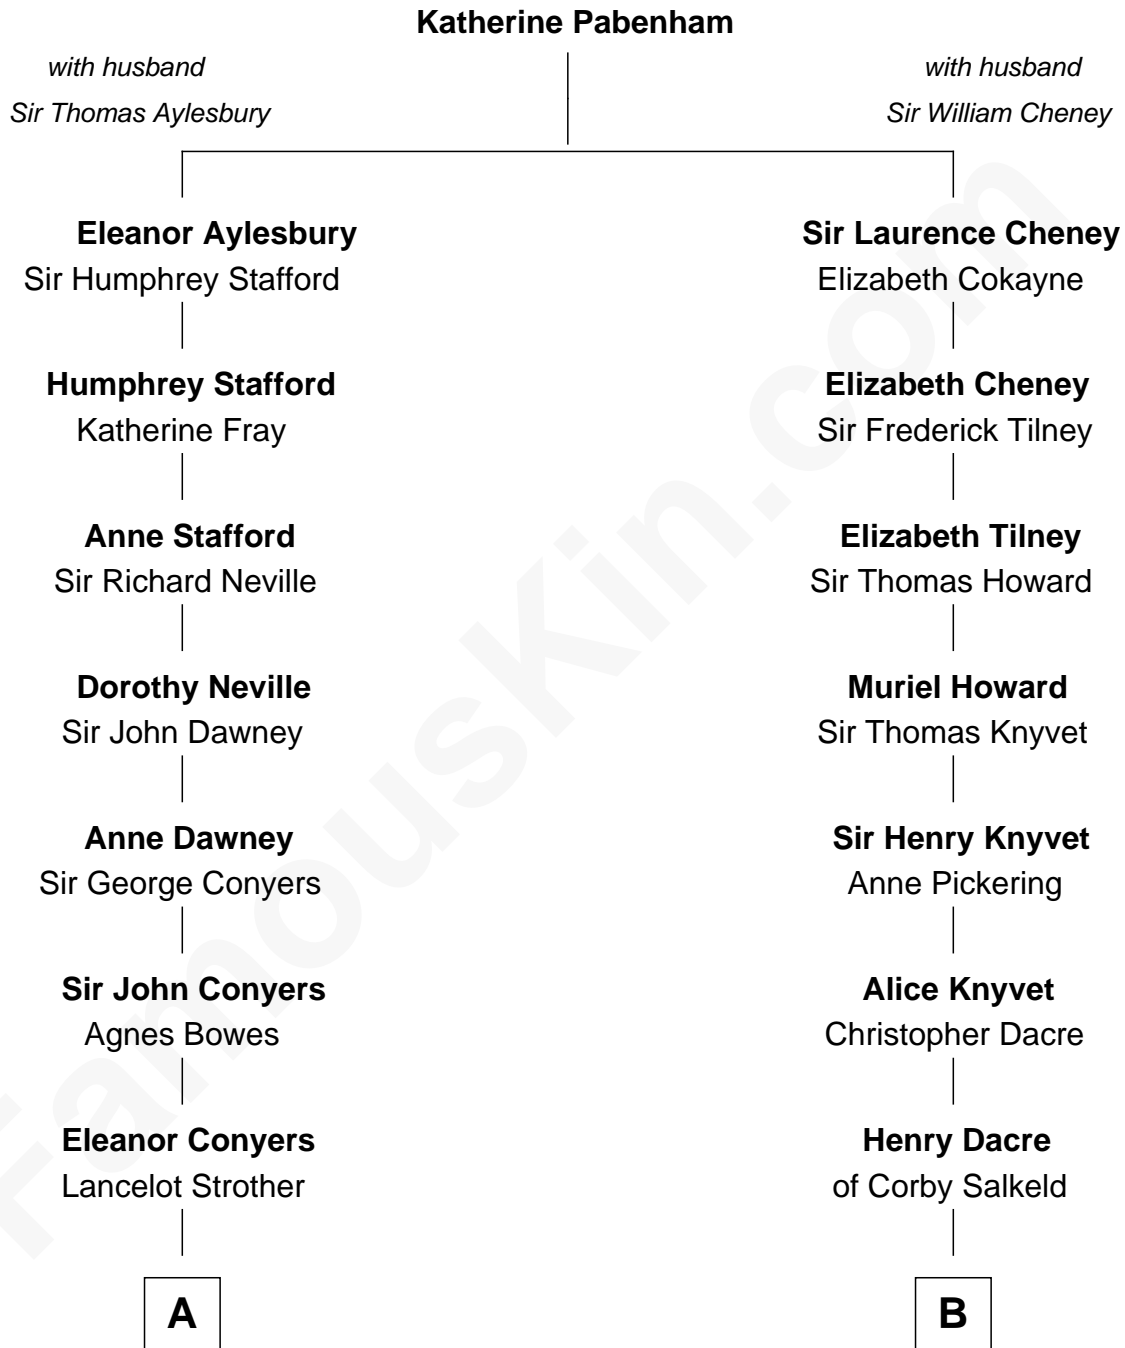

**FamousKin.com**  
**Relationship Chart of**  
**Zachary Taylor**  
*12th U.S. President*

**13th cousin 4 times removed of**  
**Tilda Swinton**  
*Movie Actress*

Tilda Swinton photo by [Nicolas Genin](#) (CC BY-SA 2.0)