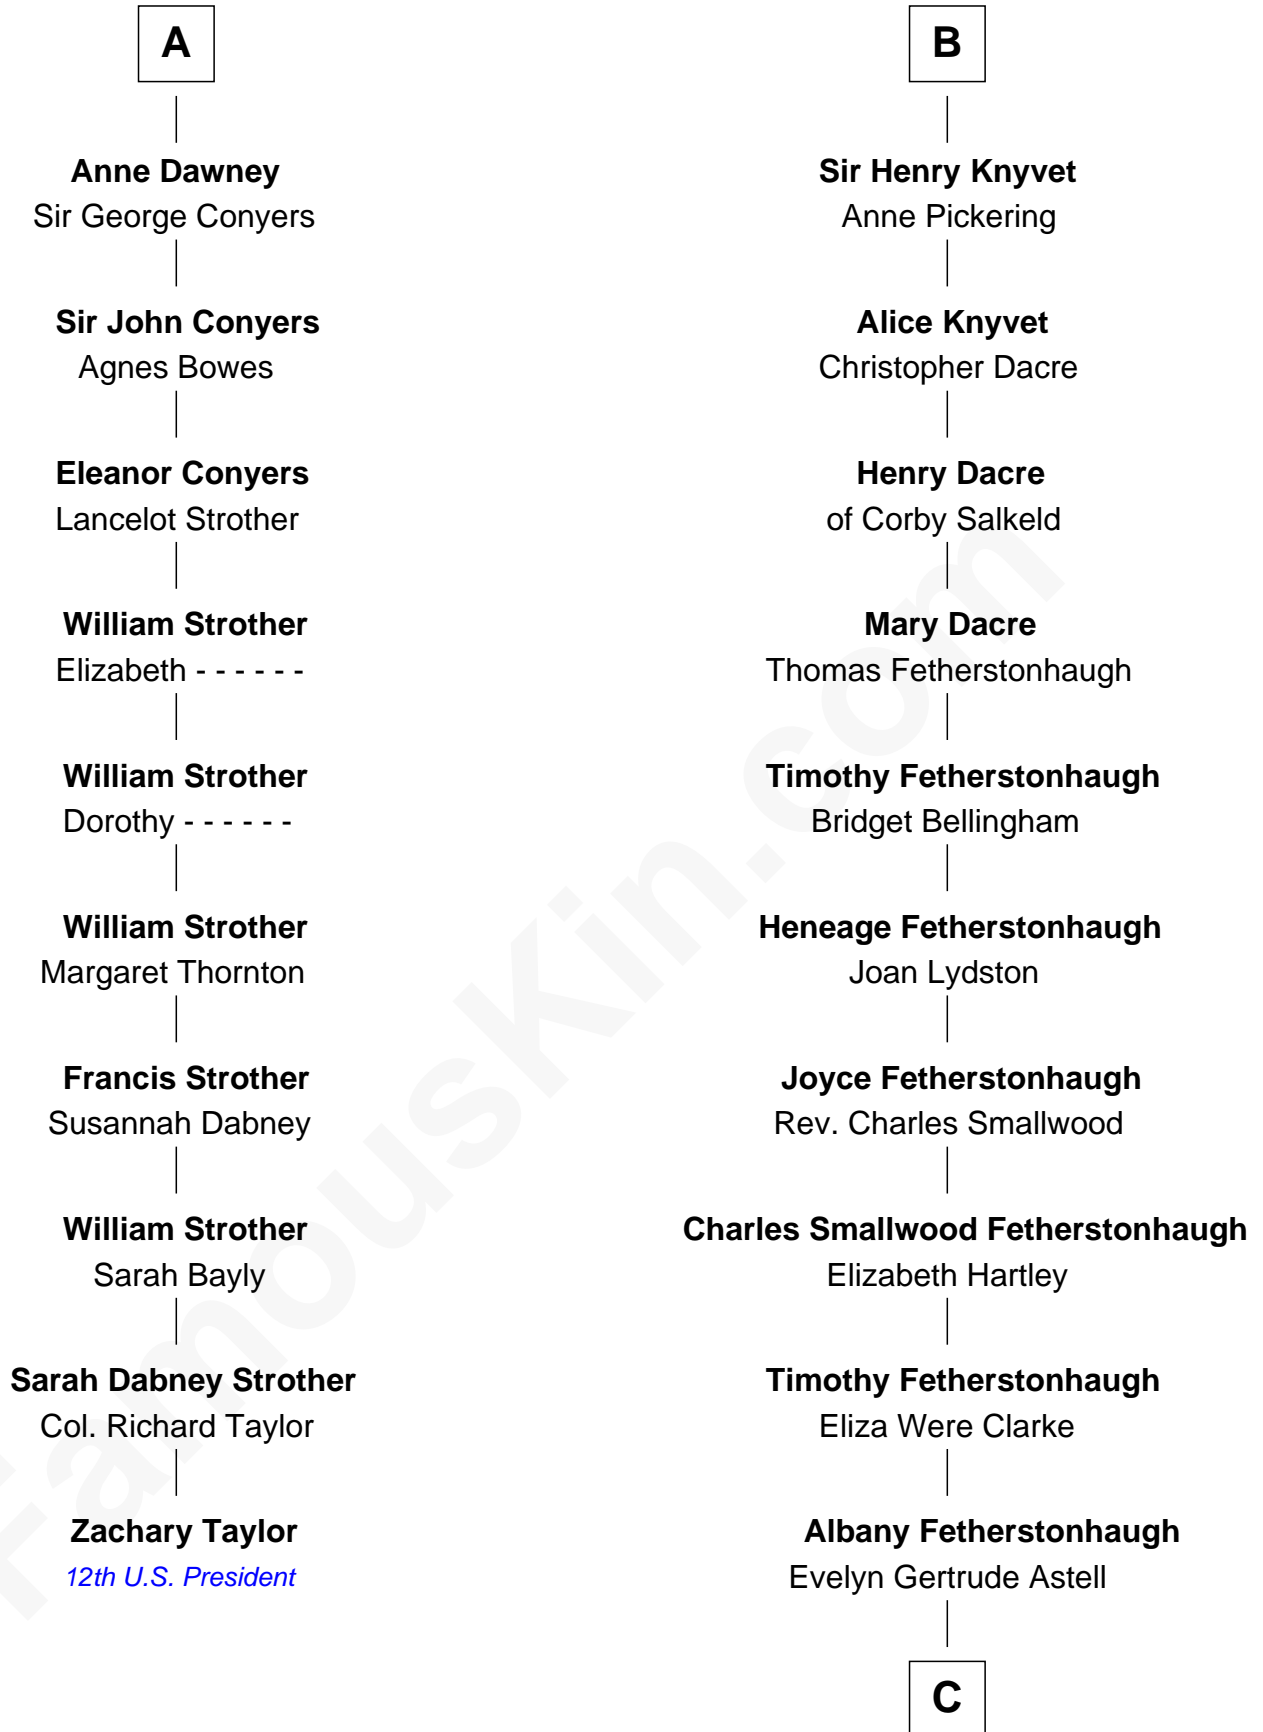

FamousKin.com
Relationship Chart of
Zachary Taylor
12th U.S. President

16th cousin 4 times removed of
Tilda Swinton
Movie Actress

Sir Ralph Basset
 Joan - - - - -

C

Gertrude Clare Fetherstonhaugh

Cecil George Herbert Alers-Hankey

Mariora Beatrice Evelyn Rochfort Alers-Hankey

Alan Henry Campbell Swinton

Sir John Swinton

Judith Balfour Killen

Tilda Swinton

Movie Actress