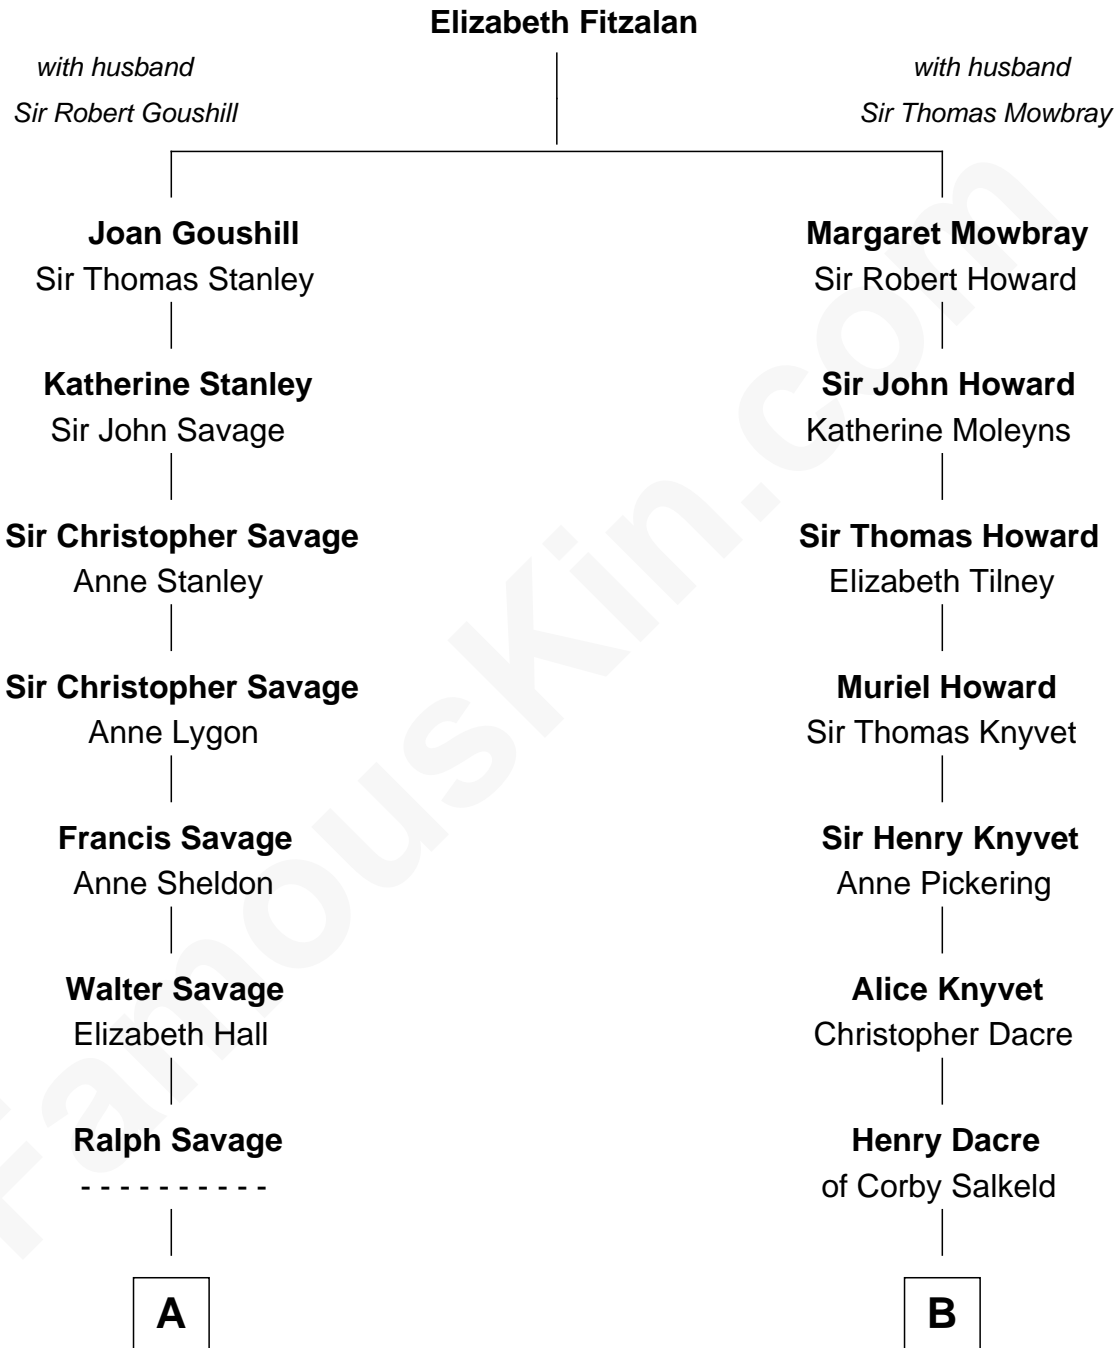

**FamousKin.com**  
**Relationship Chart of**  
**Zachary Taylor**  
*12th U.S. President*

**13th cousin 4 times removed of**  
**Tilda Swinton**  
*Movie Actress*

Tilda Swinton photo by [Nicolas Genin](#) (CC BY-SA 2.0)