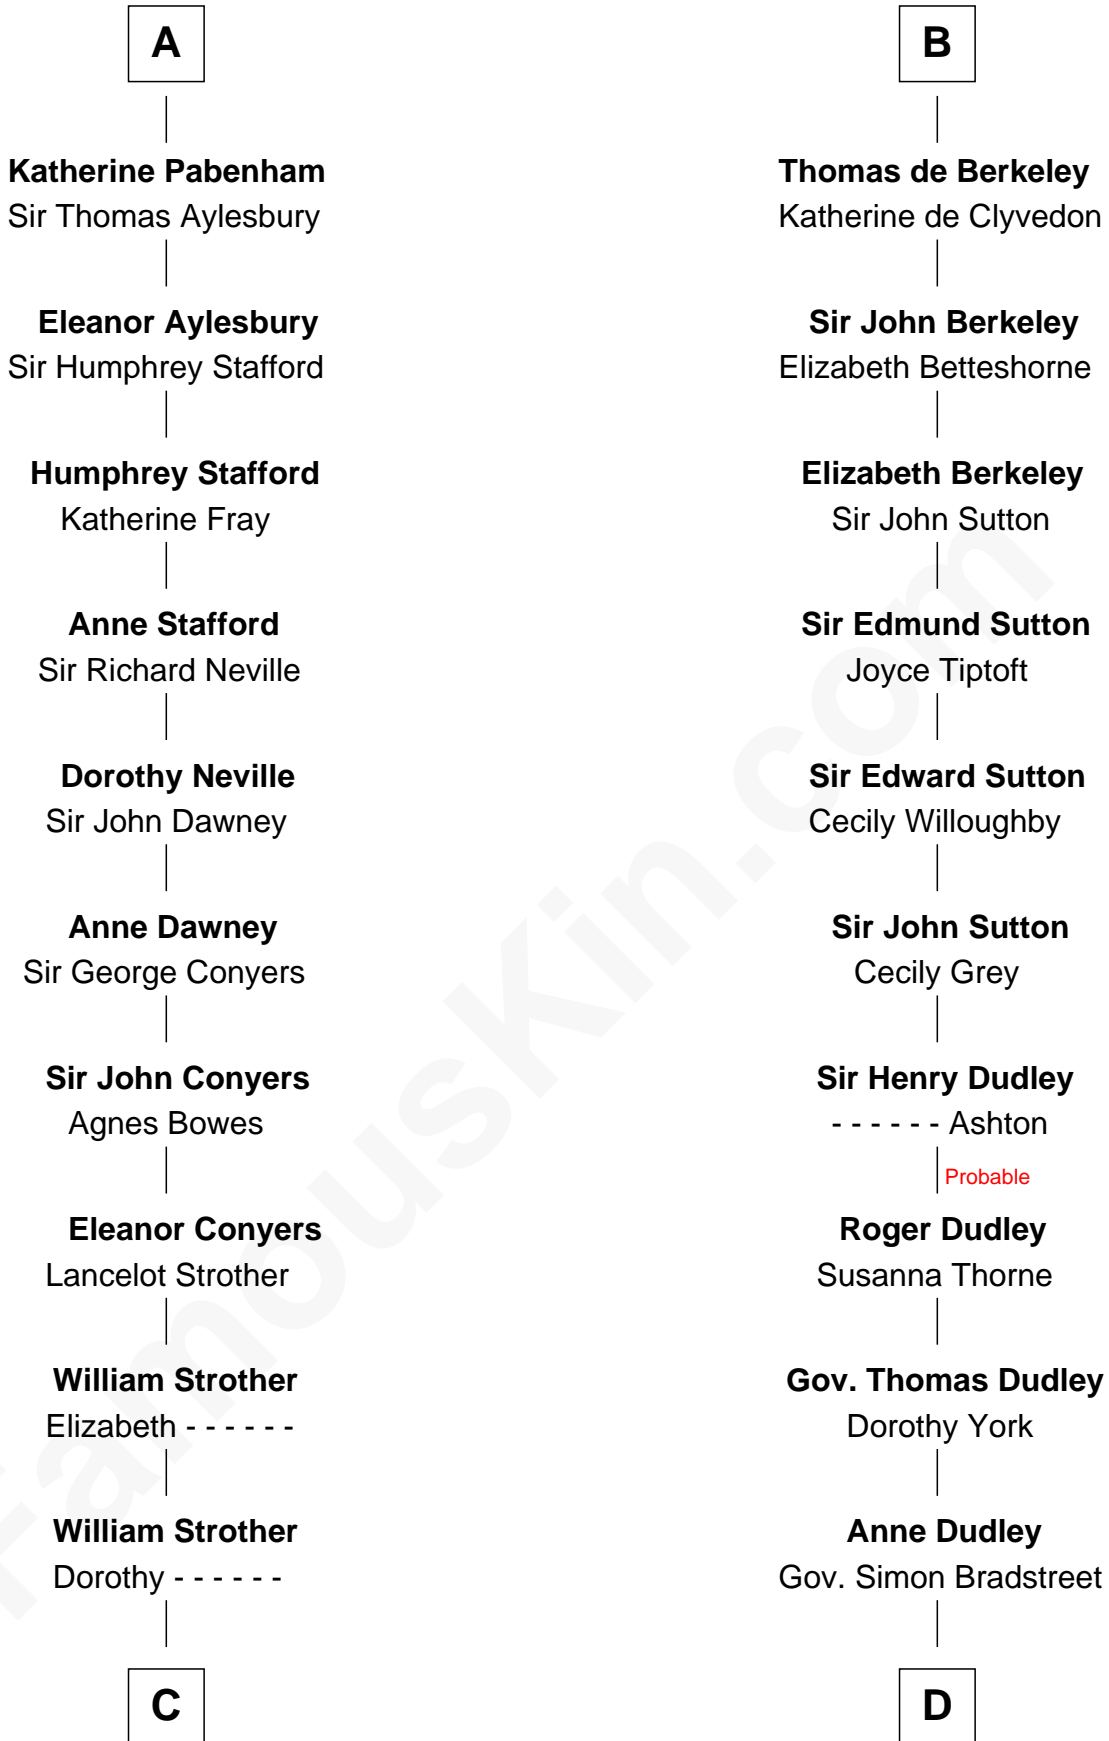

FamousKin.com Relationship Chart of

Zachary Taylor
12th U.S. President

21st cousin of

Jane (Appleton) Pierce
First Lady of President Franklin Pierce

C

William Strother
Margaret Thornton

Francis Strother
Susannah Dabney

William Strother
Sarah Bayly

Sarah Dabney Strother
Col. Richard Taylor

Zachary Taylor
12th U.S. President

D

Sarah Bradstreet
Rev. Richard Hubbard

John Hubbard
Mary Brown

Elizabeth Hubbard
Francis Appleton

Rev. Jesse Appleton
Elizabeth Means