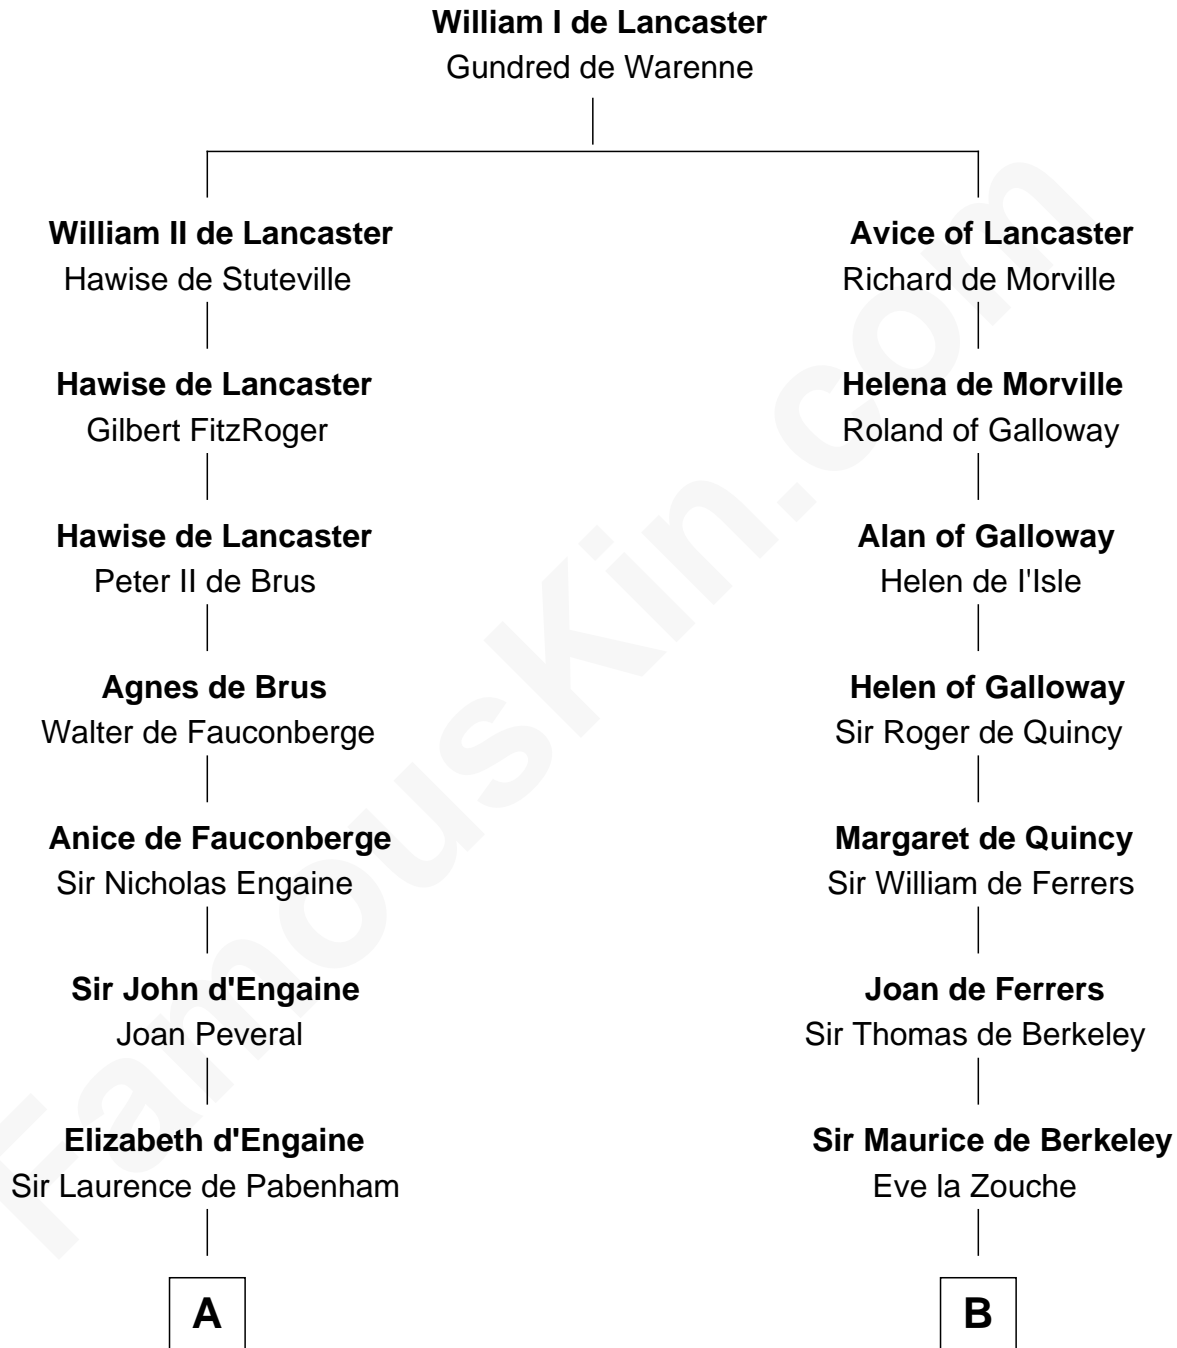

FamousKin.com Relationship Chart of

Zachary Taylor
12th U.S. President

21st cousin of

Jane (Appleton) Pierce
First Lady of President Franklin Pierce

C

William Strother
Margaret Thornton

Francis Strother
Susannah Dabney

William Strother
Sarah Bayly

Sarah Dabney Strother
Col. Richard Taylor

Zachary Taylor
12th U.S. President

D

Sarah Bradstreet
Rev. Richard Hubbard

John Hubbard
Mary Brown

Elizabeth Hubbard
Francis Appleton

Rev. Jesse Appleton
Elizabeth Means