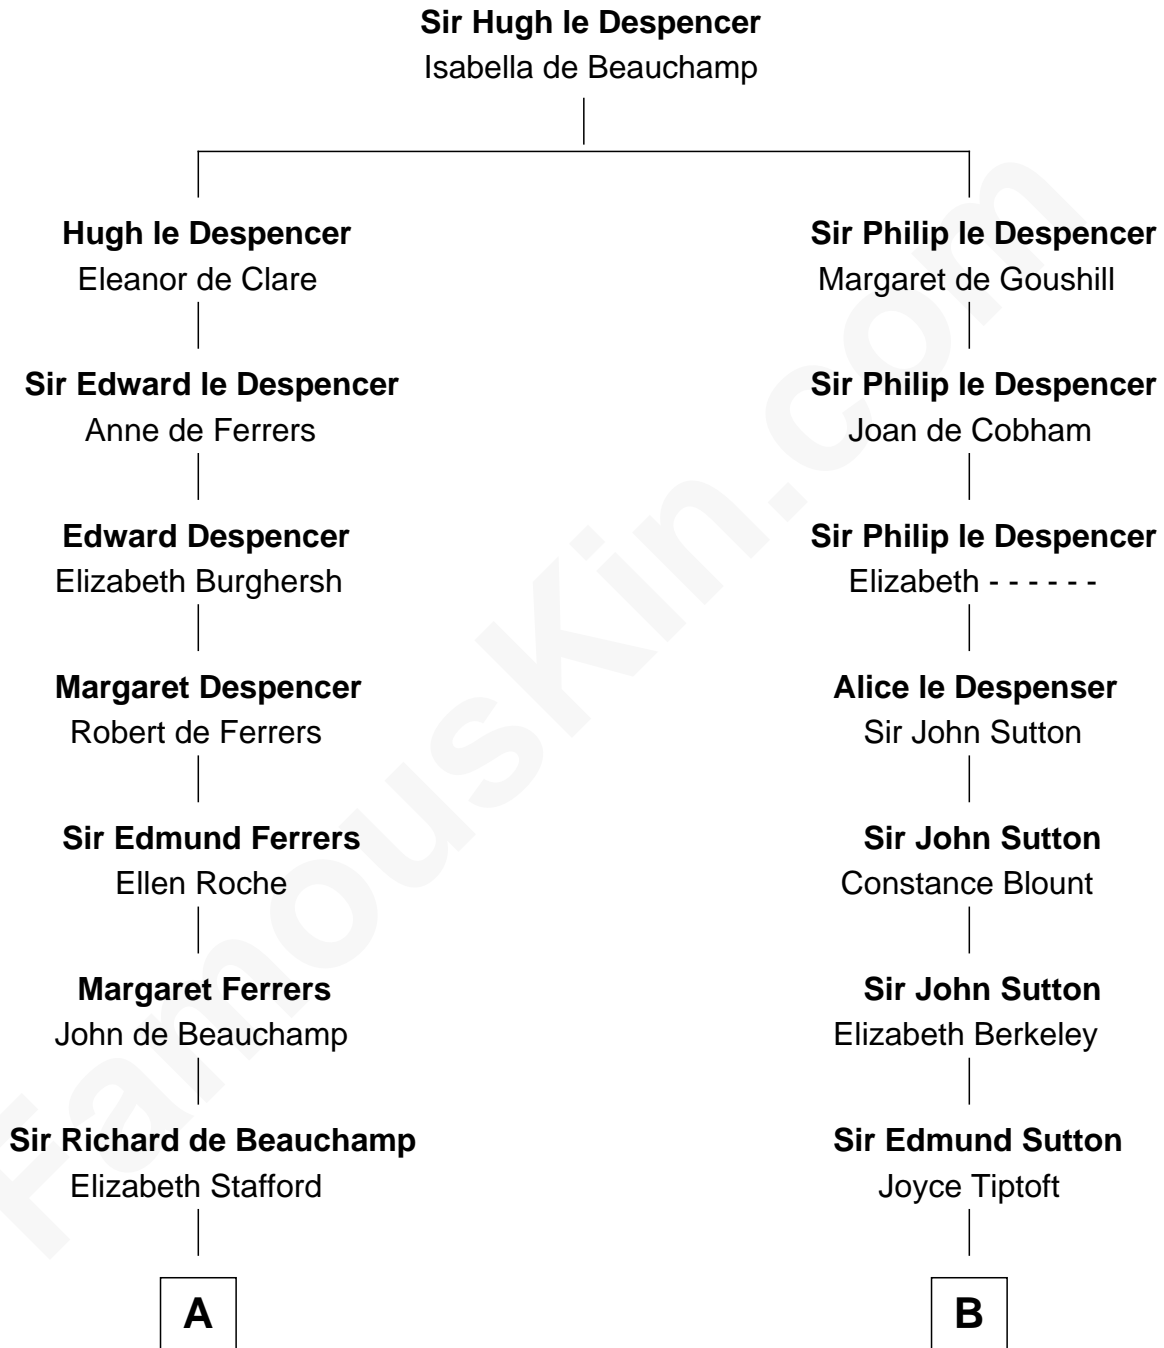

FamousKin.com
Relationship Chart of
Zachary Taylor
12th U.S. President

17th cousin 2 times removed of
Jane (Appleton) Pierce
First Lady of President Franklin Pierce

C

William Strother

Sarah Bayly

Sarah Dabney Strother

Col. Richard Taylor

Zachary Taylor

12th U.S. President

FamousKin.com