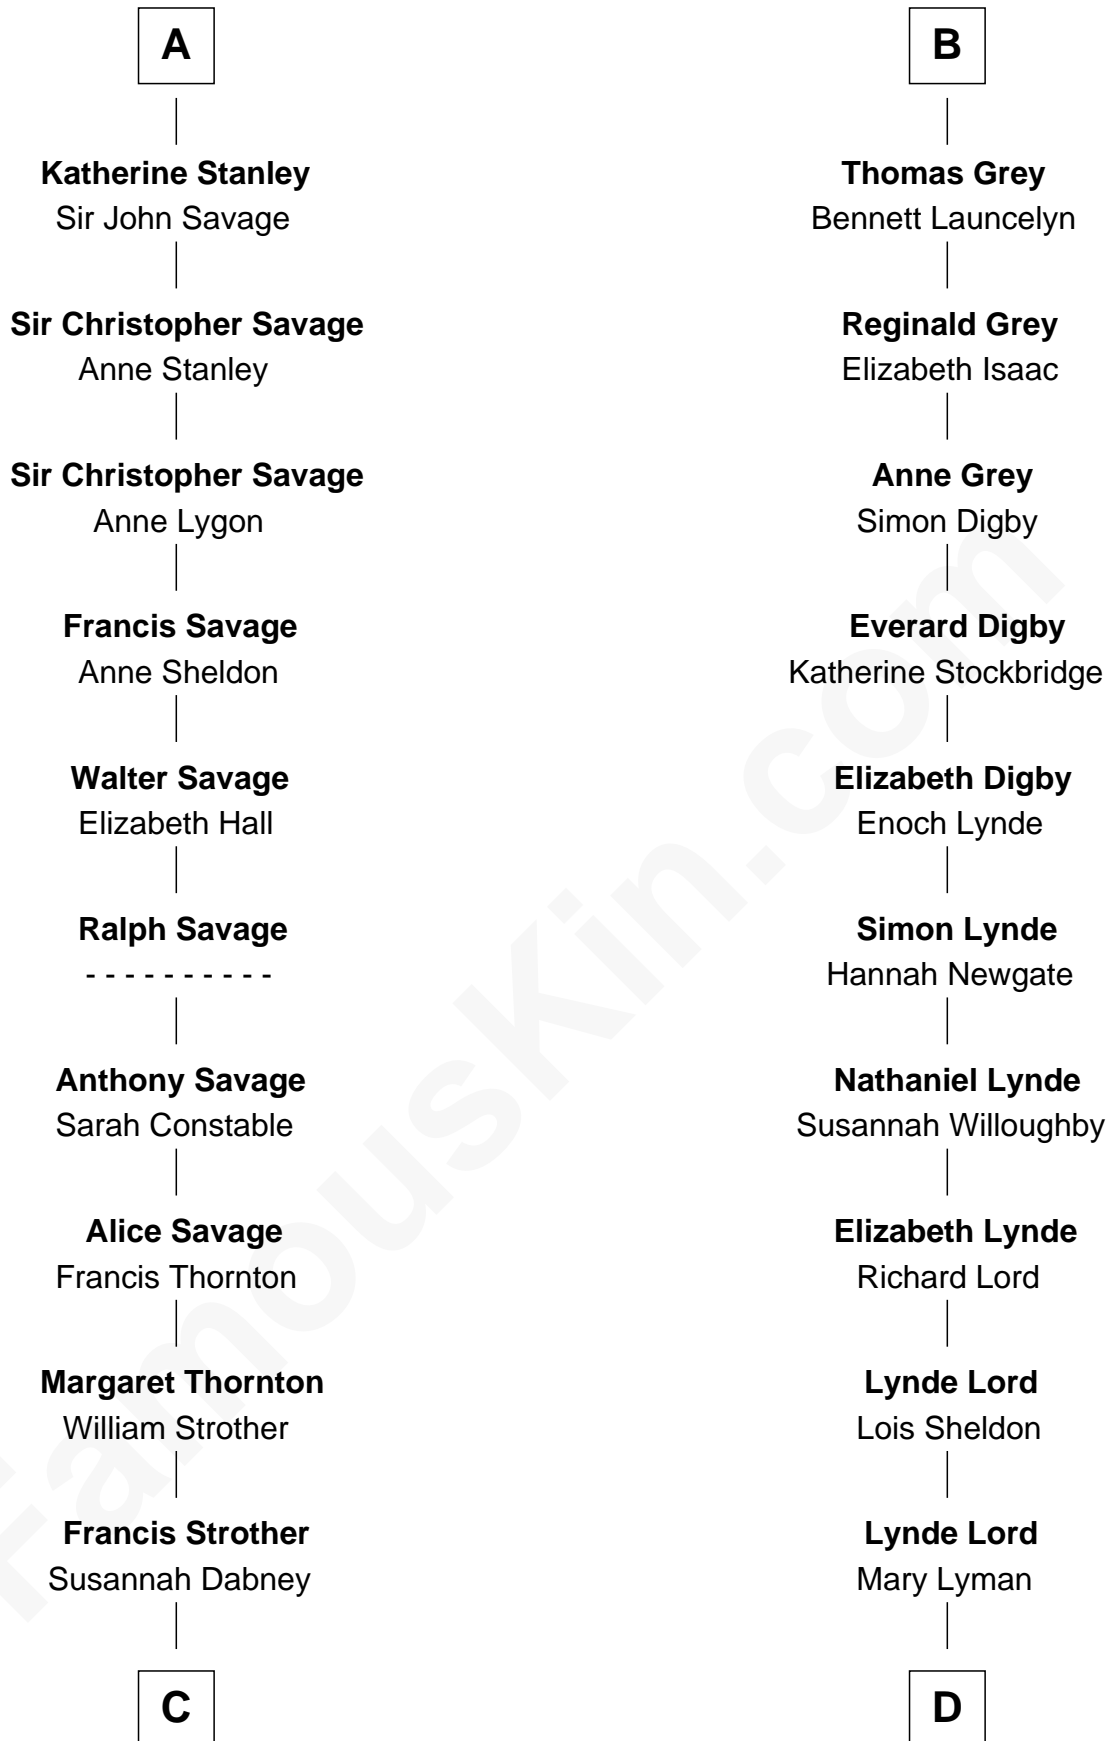

FamousKin.com
Relationship Chart of
Zachary Taylor
12th U.S. President

19th cousin 2 times removed of
Henry Sturgis Morgan
Co-Founder of Morgan Stanley

C

William Strother

Sarah Bayly

Sarah Dabney Strother

Col. Richard Taylor

Zachary Taylor

12th U.S. President

D

Mary Sheldon Lord

John Pierpont

Juliet Pierpont

Junius Spencer Morgan

John Pierpont Morgan