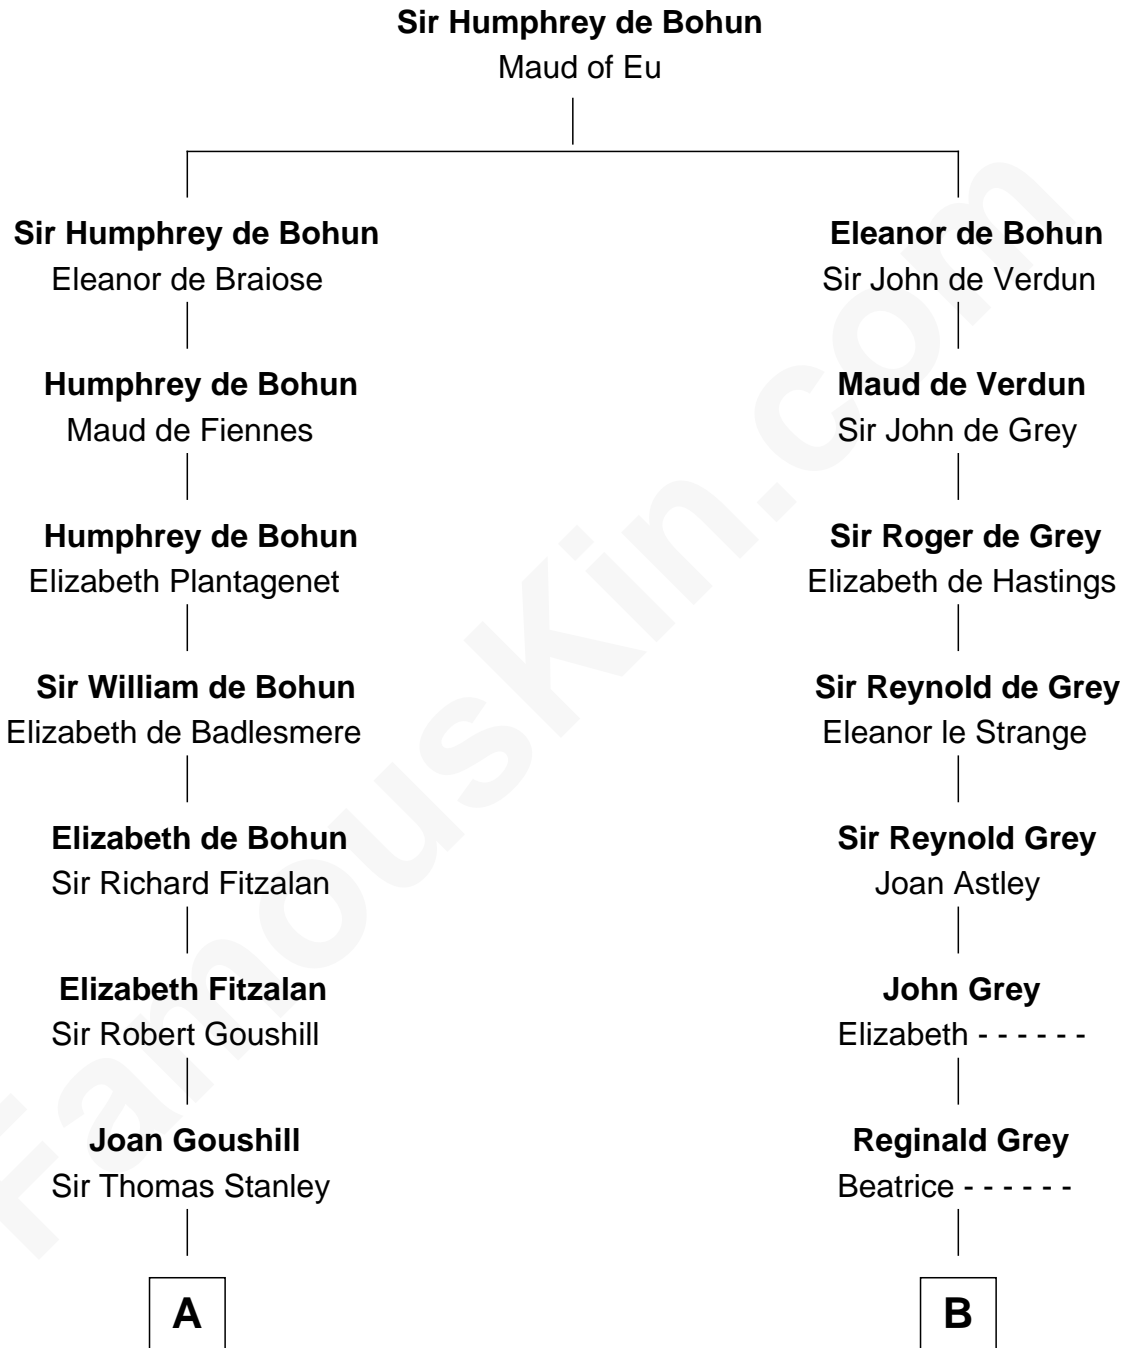

FamousKin.com
Relationship Chart of
Zachary Taylor
12th U.S. President

19th cousin 2 times removed of
Henry Sturgis Morgan
Co-Founder of Morgan Stanley

C

William Strother

Sarah Bayly

Sarah Dabney Strother

Col. Richard Taylor

Zachary Taylor

12th U.S. President

D

Mary Sheldon Lord

John Pierpont

Juliet Pierpont

Junius Spencer Morgan

John Pierpont Morgan