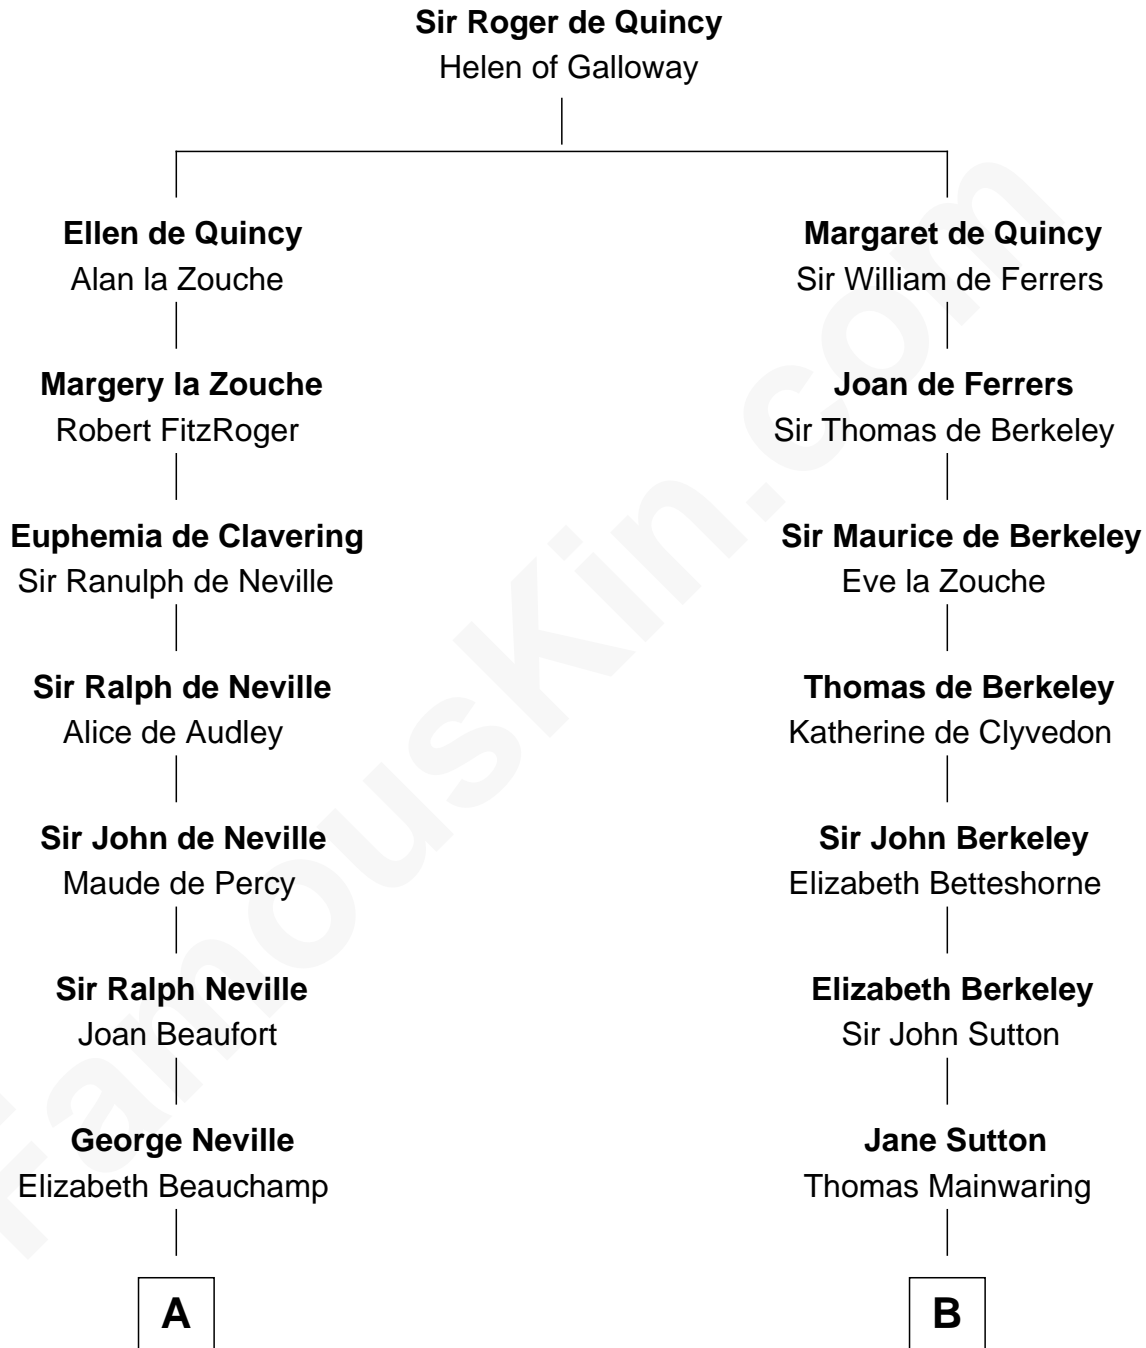

FamousKin.com
Relationship Chart of
Zachary Taylor
12th U.S. President

19th cousin 1 time removed of
Henry Sturgis Morgan
Co-Founder of Morgan Stanley

C

William Strother

Sarah Bayly

Sarah Dabney Strother

Col. Richard Taylor

Zachary Taylor

12th U.S. President

D

Charles F. Tracy

Louisa Kirkland

Frances Louisa Tracy

John Pierpont Morgan

John Pierpont Morgan