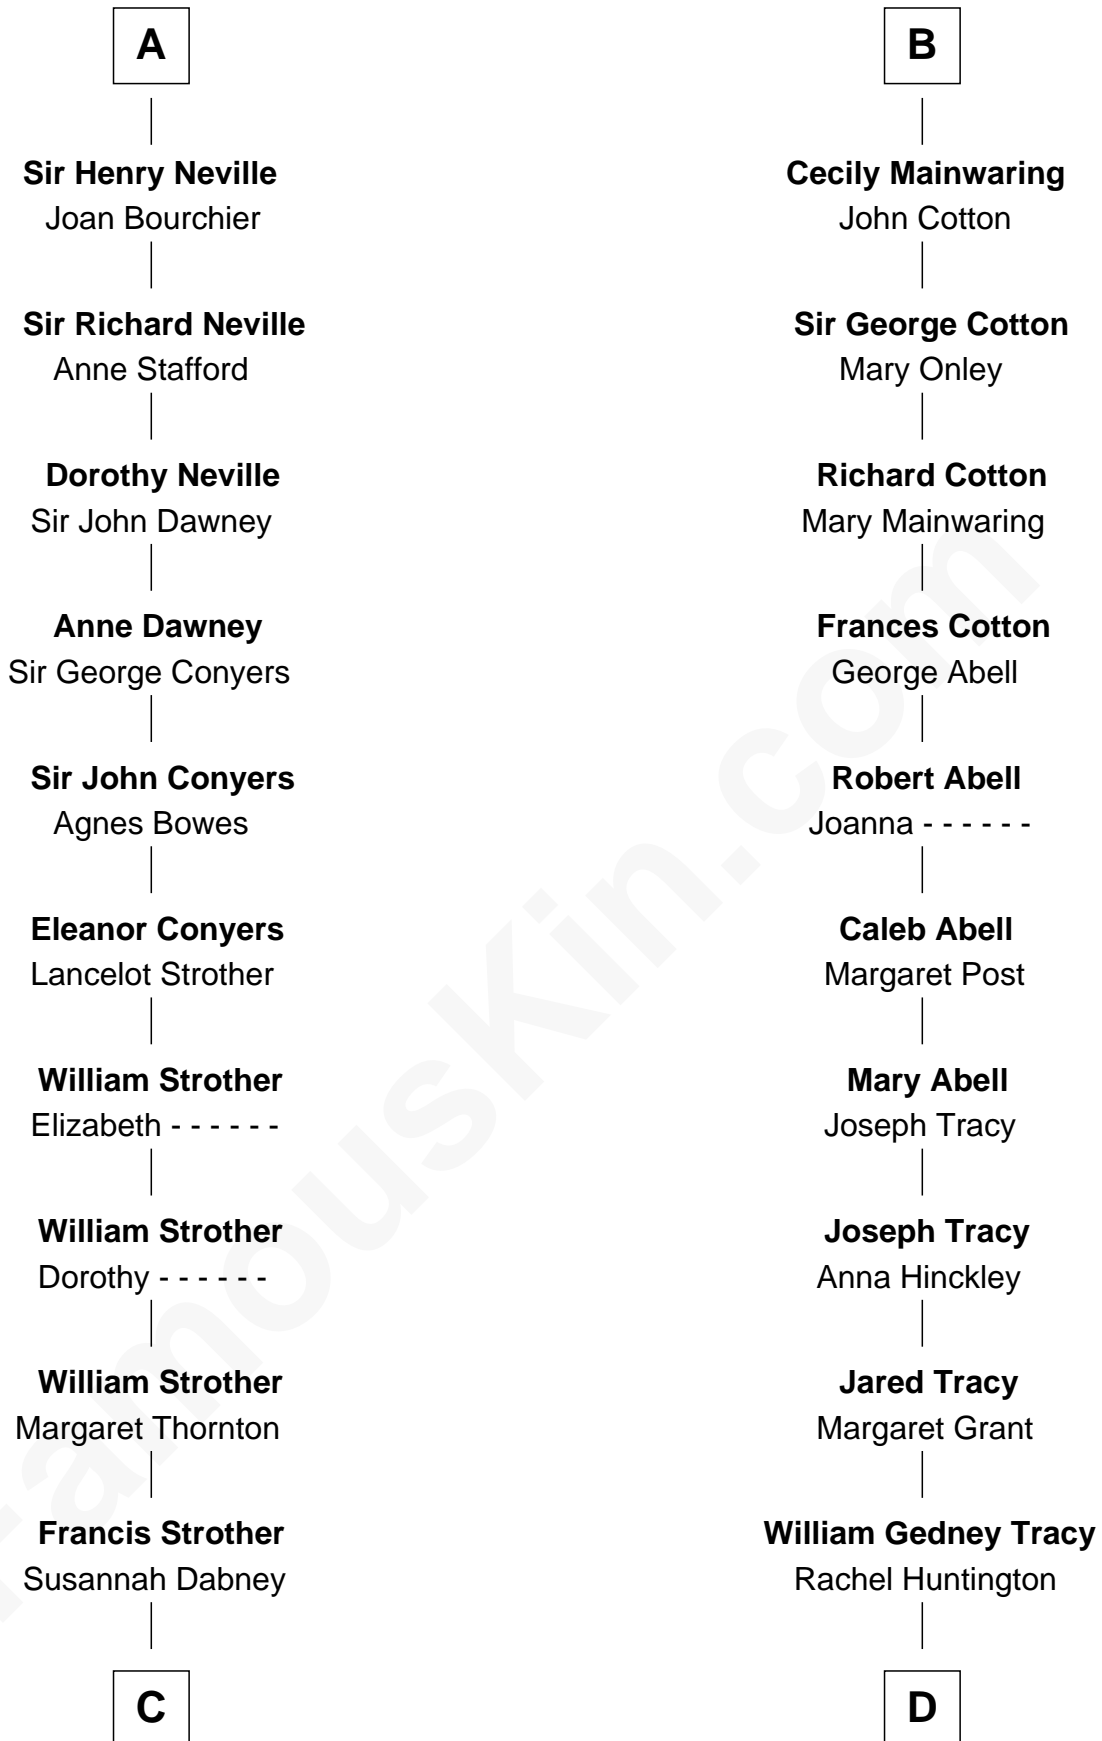

FamousKin.com
Relationship Chart of
Zachary Taylor
12th U.S. President

19th cousin 1 time removed of
Henry Sturgis Morgan
Co-Founder of Morgan Stanley

C

William Strother

Sarah Bayly

Sarah Dabney Strother

Col. Richard Taylor

Zachary Taylor

12th U.S. President

D

Charles F. Tracy

Louisa Kirkland

Frances Louisa Tracy

John Pierpont Morgan

John Pierpont Morgan