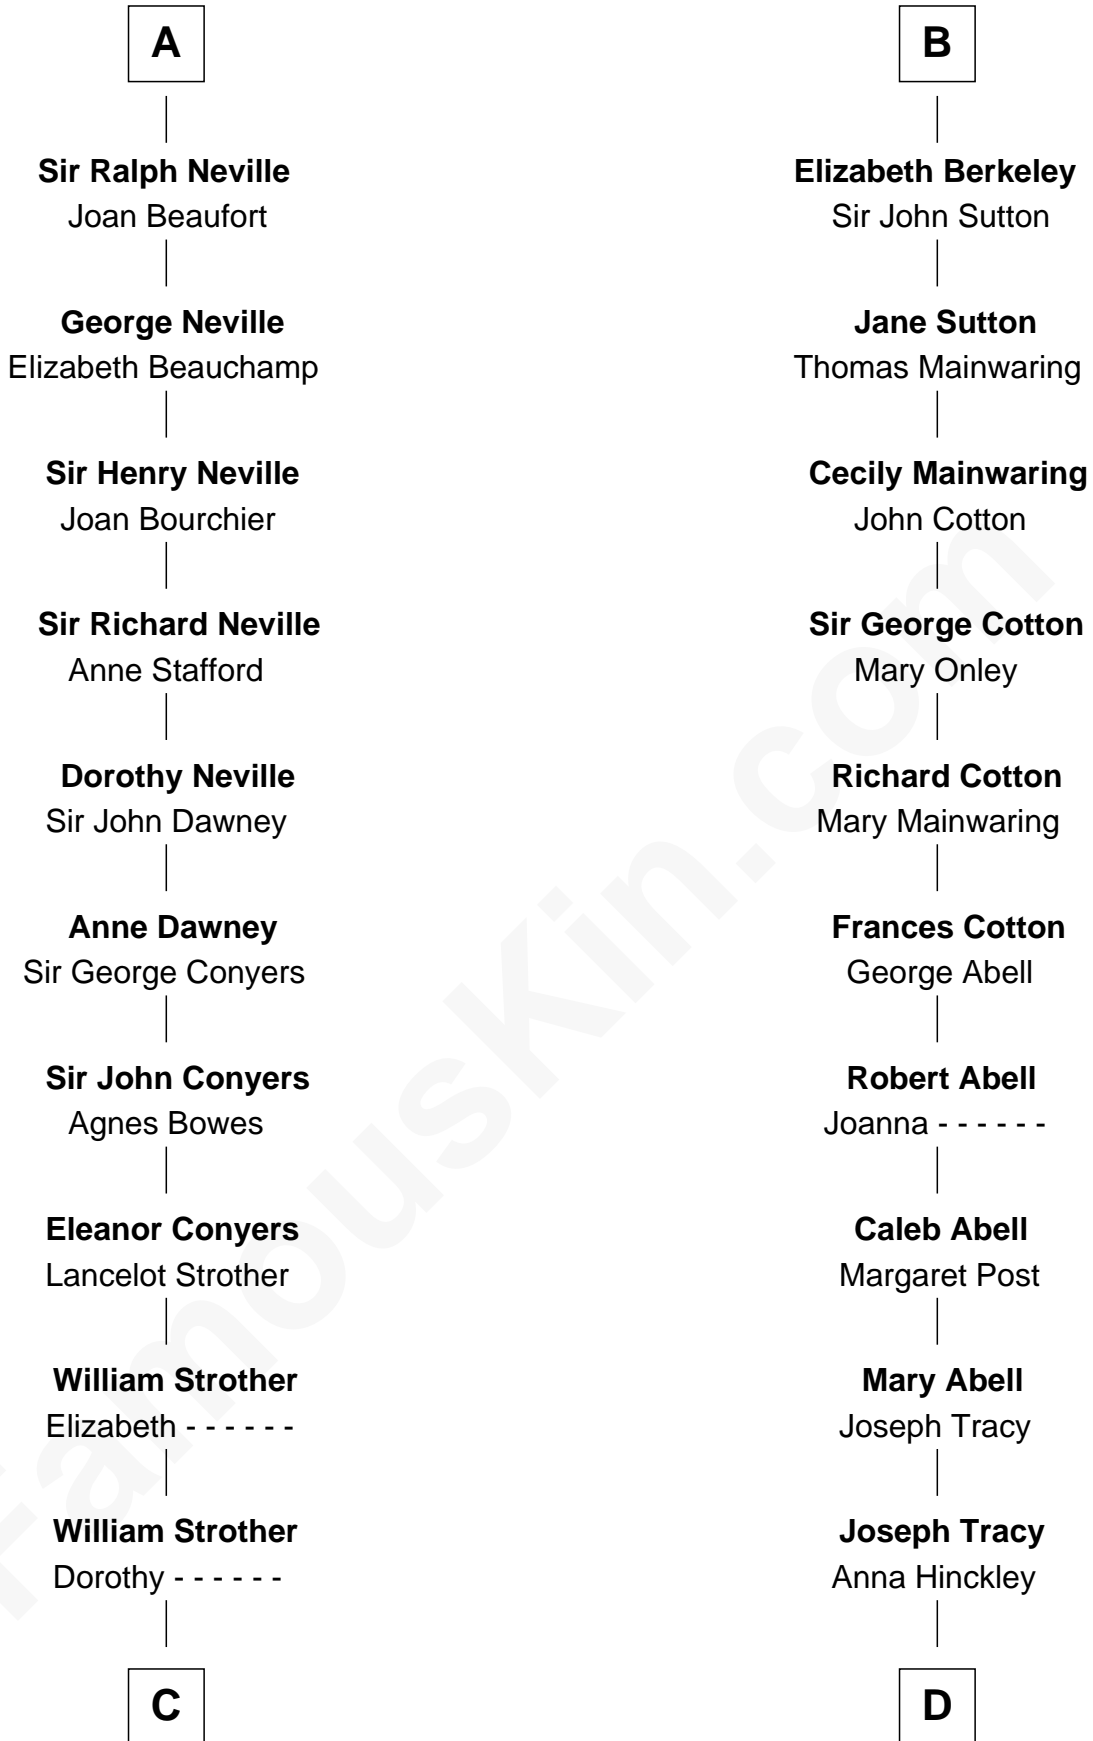

FamousKin.com Relationship Chart of

Zachary Taylor

12th U.S. President

21st cousin of

J.P. Morgan, Jr.

American Banker and Philanthropist

Sir Ranulf de Gernons

Maud of Gloucester

C

William Strother
Margaret Thornton

Francis Strother
Susannah Dabney

William Strother
Sarah Bayly

Sarah Dabney Strother
Col. Richard Taylor

Zachary Taylor
12th U.S. President

D

Jared Tracy
Margaret Grant