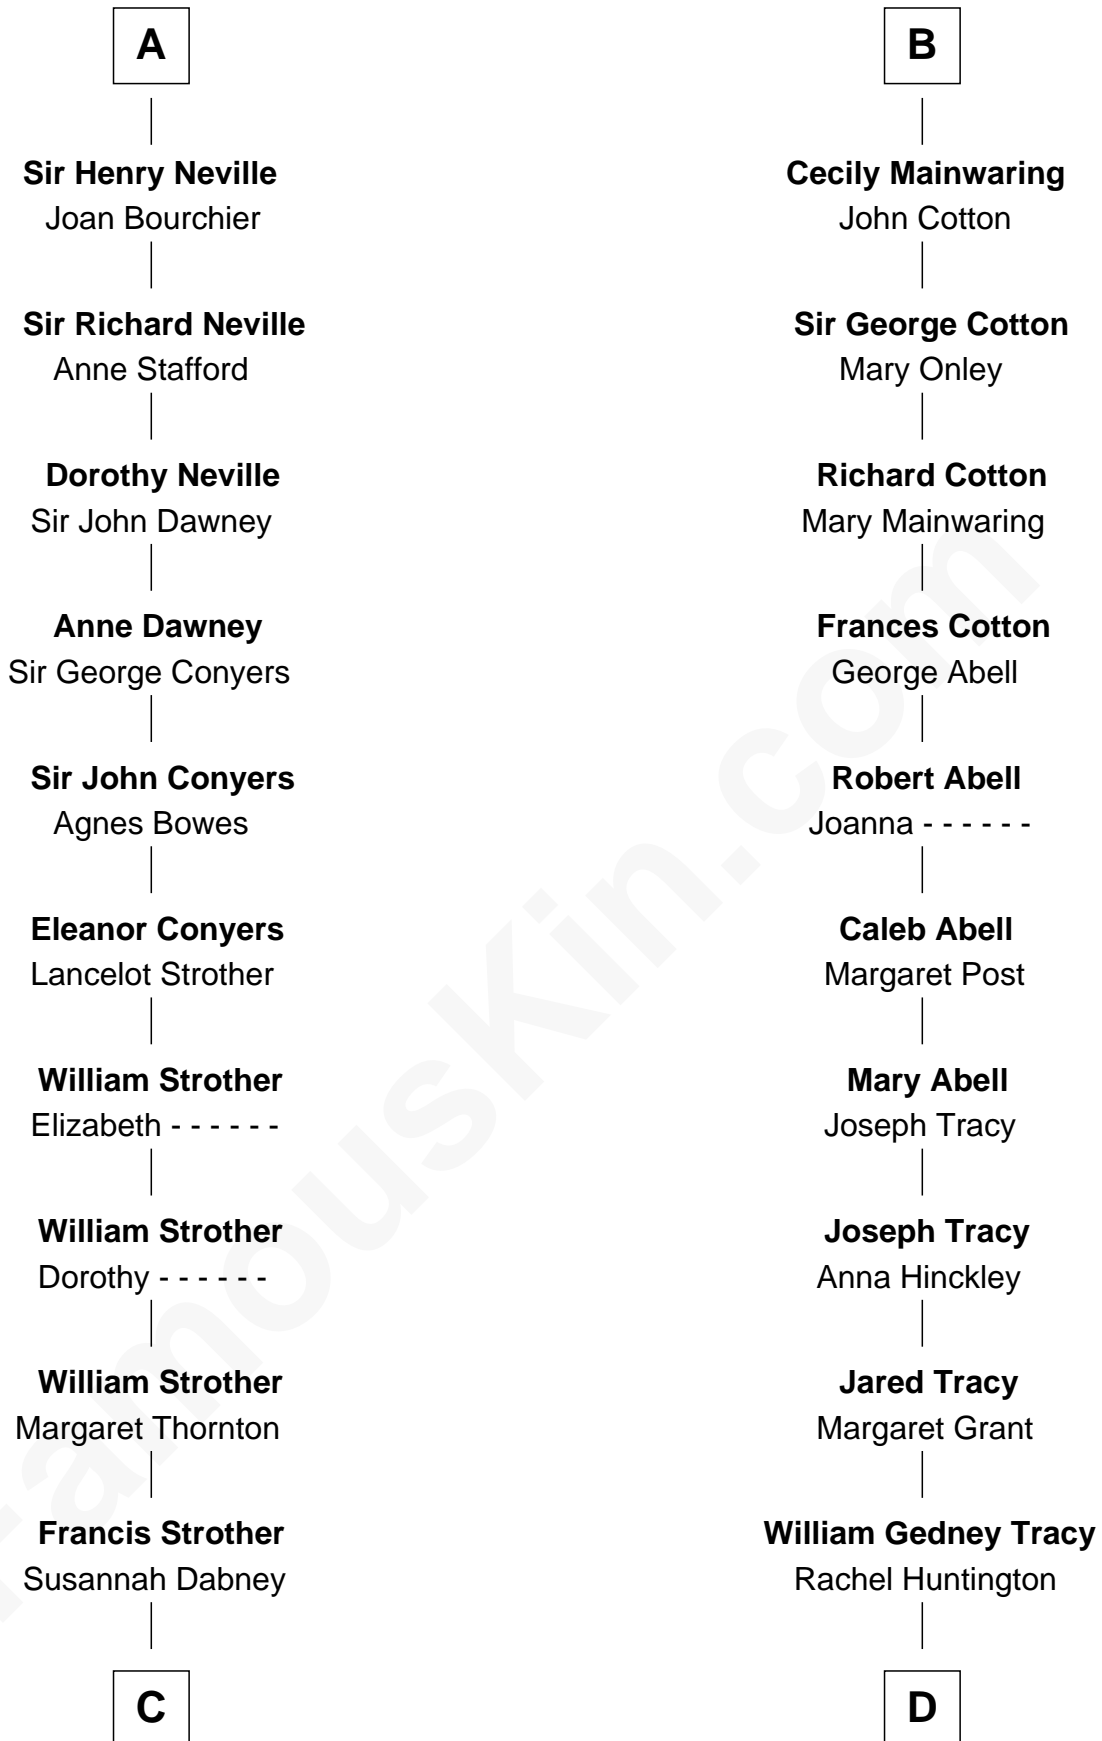

# FamousKin.com Relationship Chart of

**Zachary Taylor**

12th U.S. President

19th cousin of

**J.P. Morgan, Jr.**

American Banker and Philanthropist

**Sir Roger de Quincy**

Helen of Galloway

**C**

**William Strother**

Sarah Bayly

**Sarah Dabney Strother**

Col. Richard Taylor

**Zachary Taylor**

*12th U.S. President*

**D**