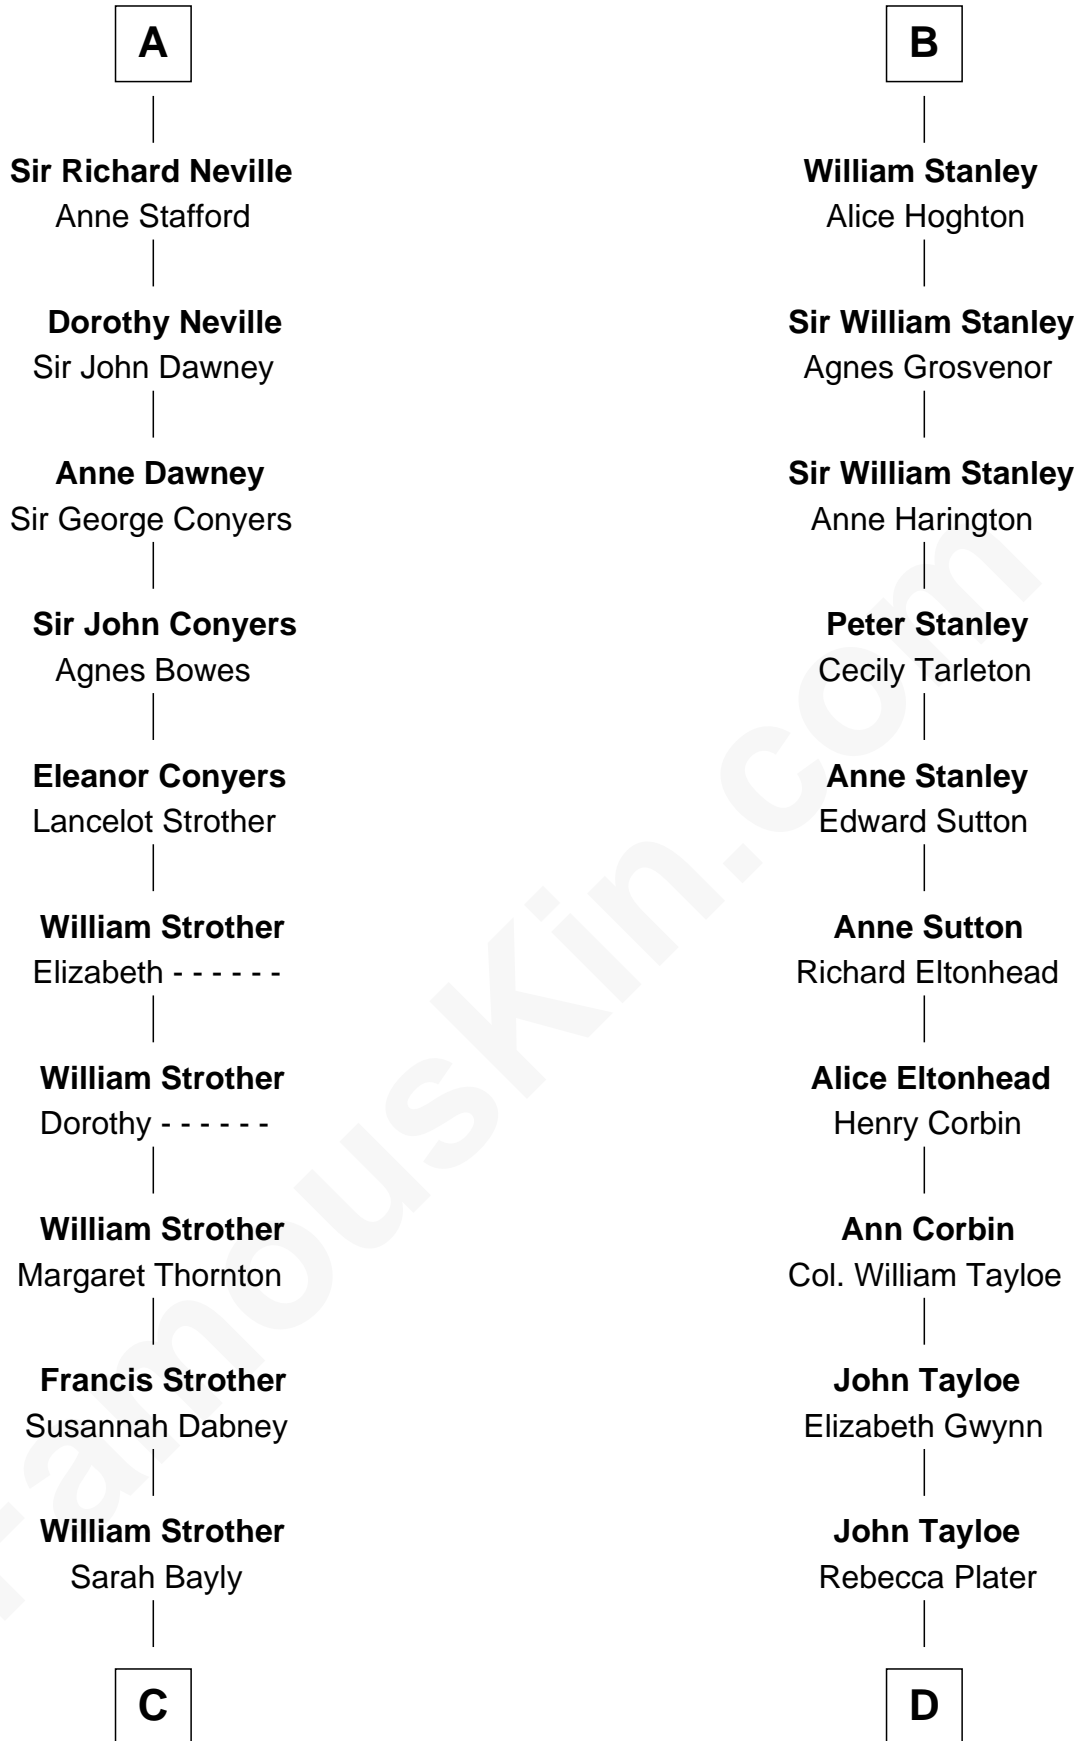

FamousKin.com Relationship Chart of

Zachary Taylor

12th U.S. President

18th cousin of

Edward Lloyd V

13th Governor of Maryland

Alan la Zouche

Ellen de Quincy

C

Sarah Dabney Strother

Col. Richard Taylor

Zachary Taylor

12th U.S. President

D

Elizabeth Tayloe

Col. Edward Lloyd

Edward Lloyd V

13th Governor of Maryland

FamousKin.com