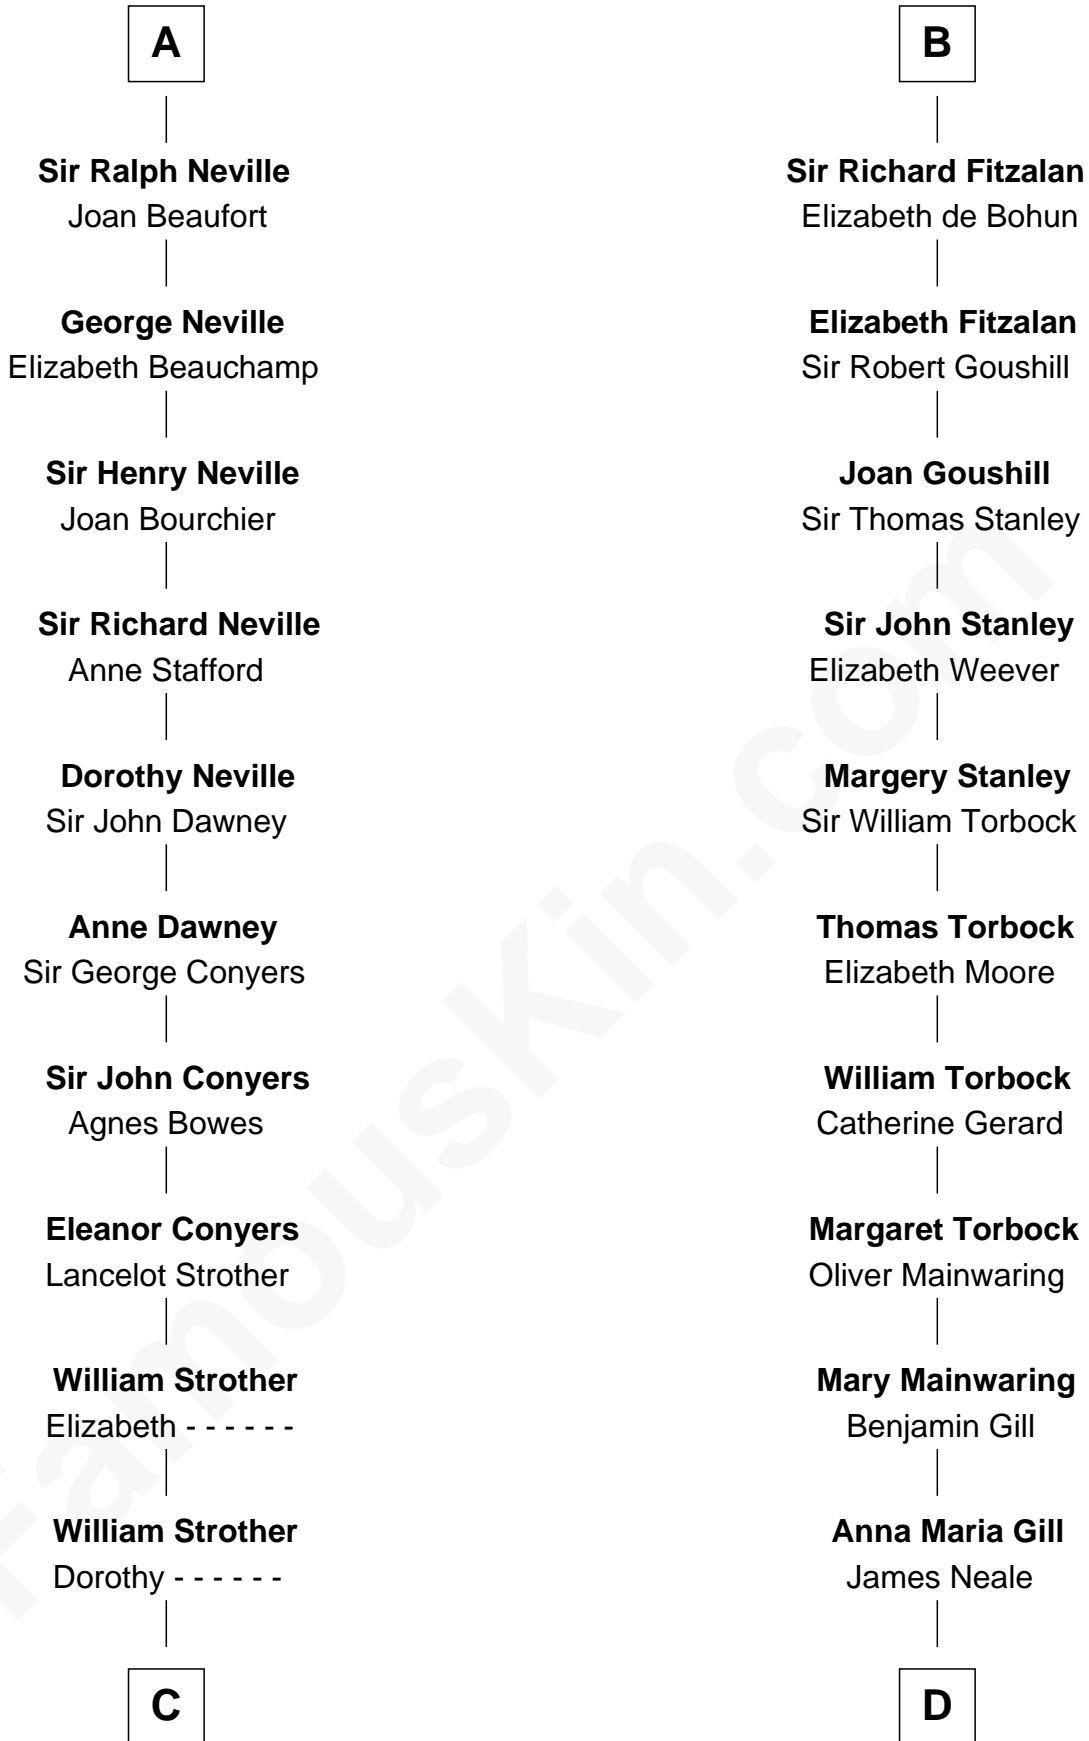

FamousKin.com Relationship Chart of

Zachary Taylor

12th U.S. President

21st cousin of

Edward Lloyd V

13th Governor of Maryland

C

William Strother
Margaret Thornton

Francis Strother
Susannah Dabney

William Strother
Sarah Bayly

Sarah Dabney Strother
Col. Richard Taylor

Zachary Taylor
12th U.S. President

D

Henrietta Maria Neale
Col. Philemon Lloyd

Edward Lloyd
Sarah Covington

Col. Edward Lloyd
Anne Rousby

Col. Edward Lloyd
Elizabeth Tayloe

Edward Lloyd V
13th Governor of Maryland