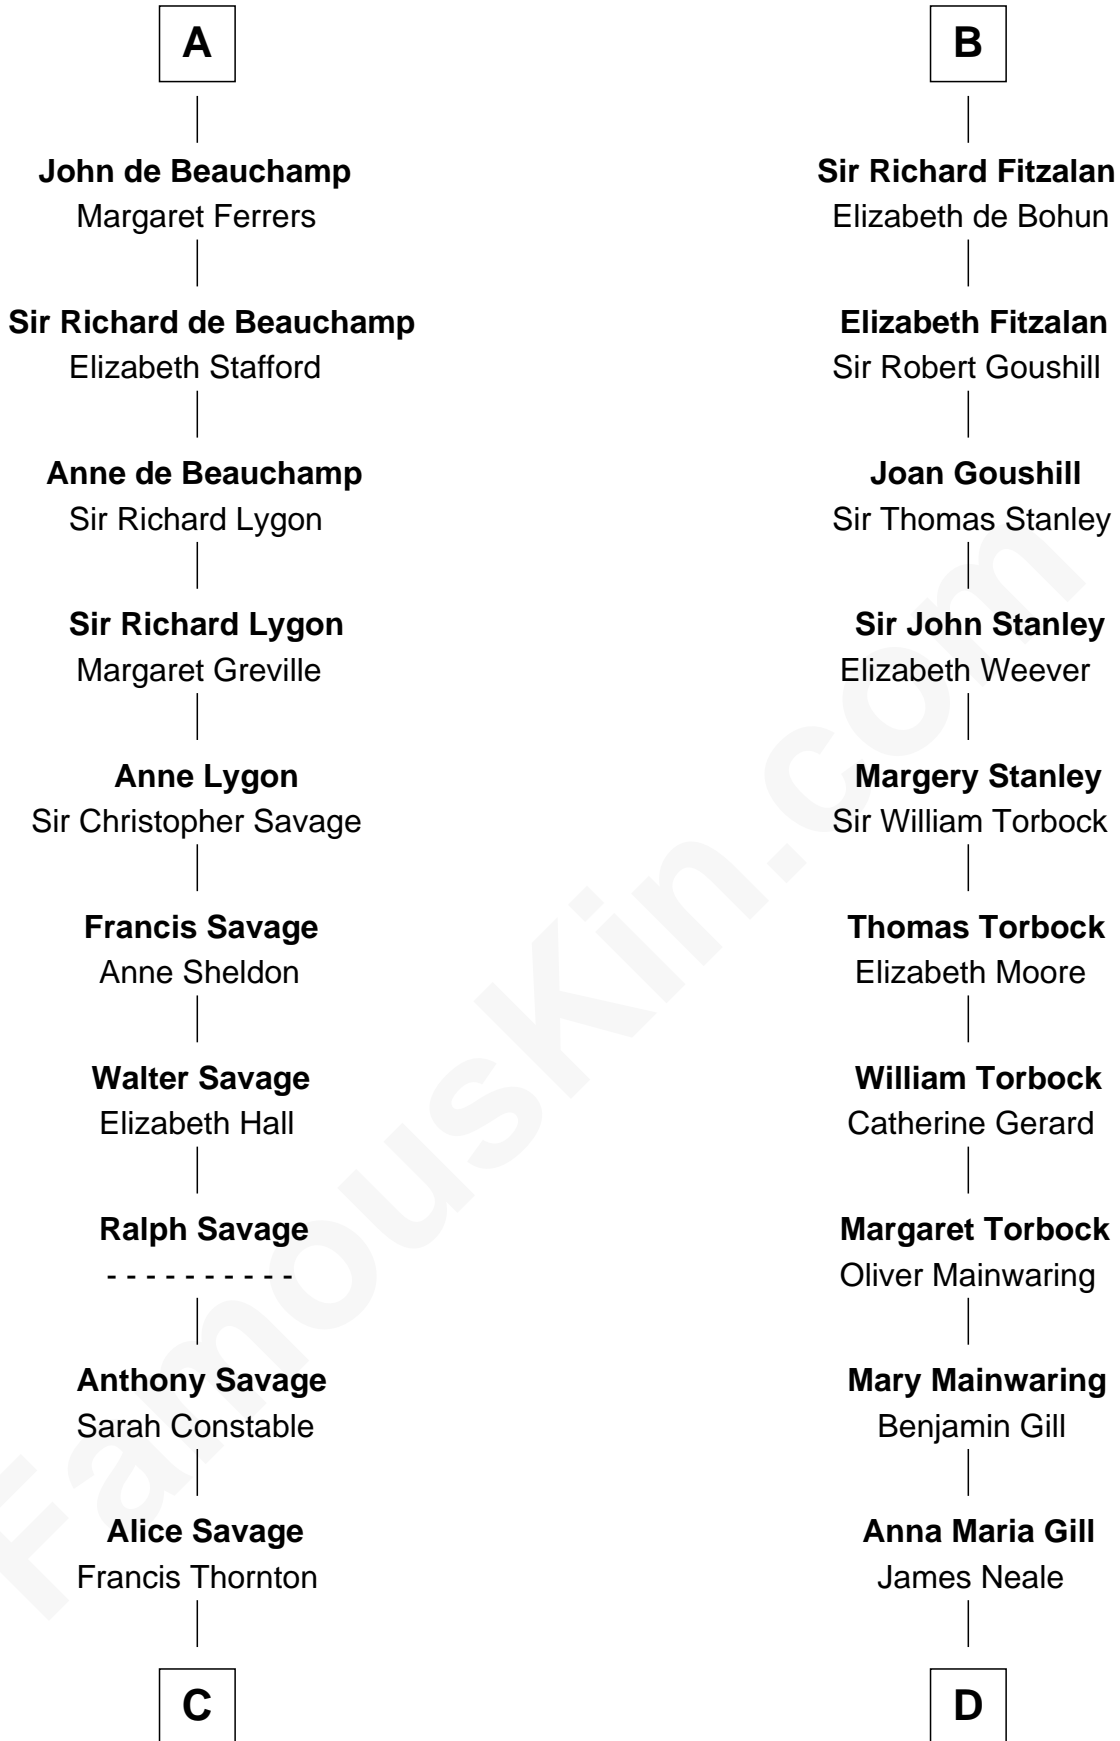

FamousKin.com Relationship Chart of

Zachary Taylor

12th U.S. President

21st cousin of

Edward Lloyd V

13th Governor of Maryland

William Mauduit

Isabel de St. Liz

C

Margaret Thornton

William Strother

Francis Strother

Susannah Dabney

William Strother

Sarah Bayly

Sarah Dabney Strother

Col. Richard Taylor

Zachary Taylor

12th U.S. President

D

Henrietta Maria Neale

Col. Philemon Lloyd

Edward Lloyd

Sarah Covington