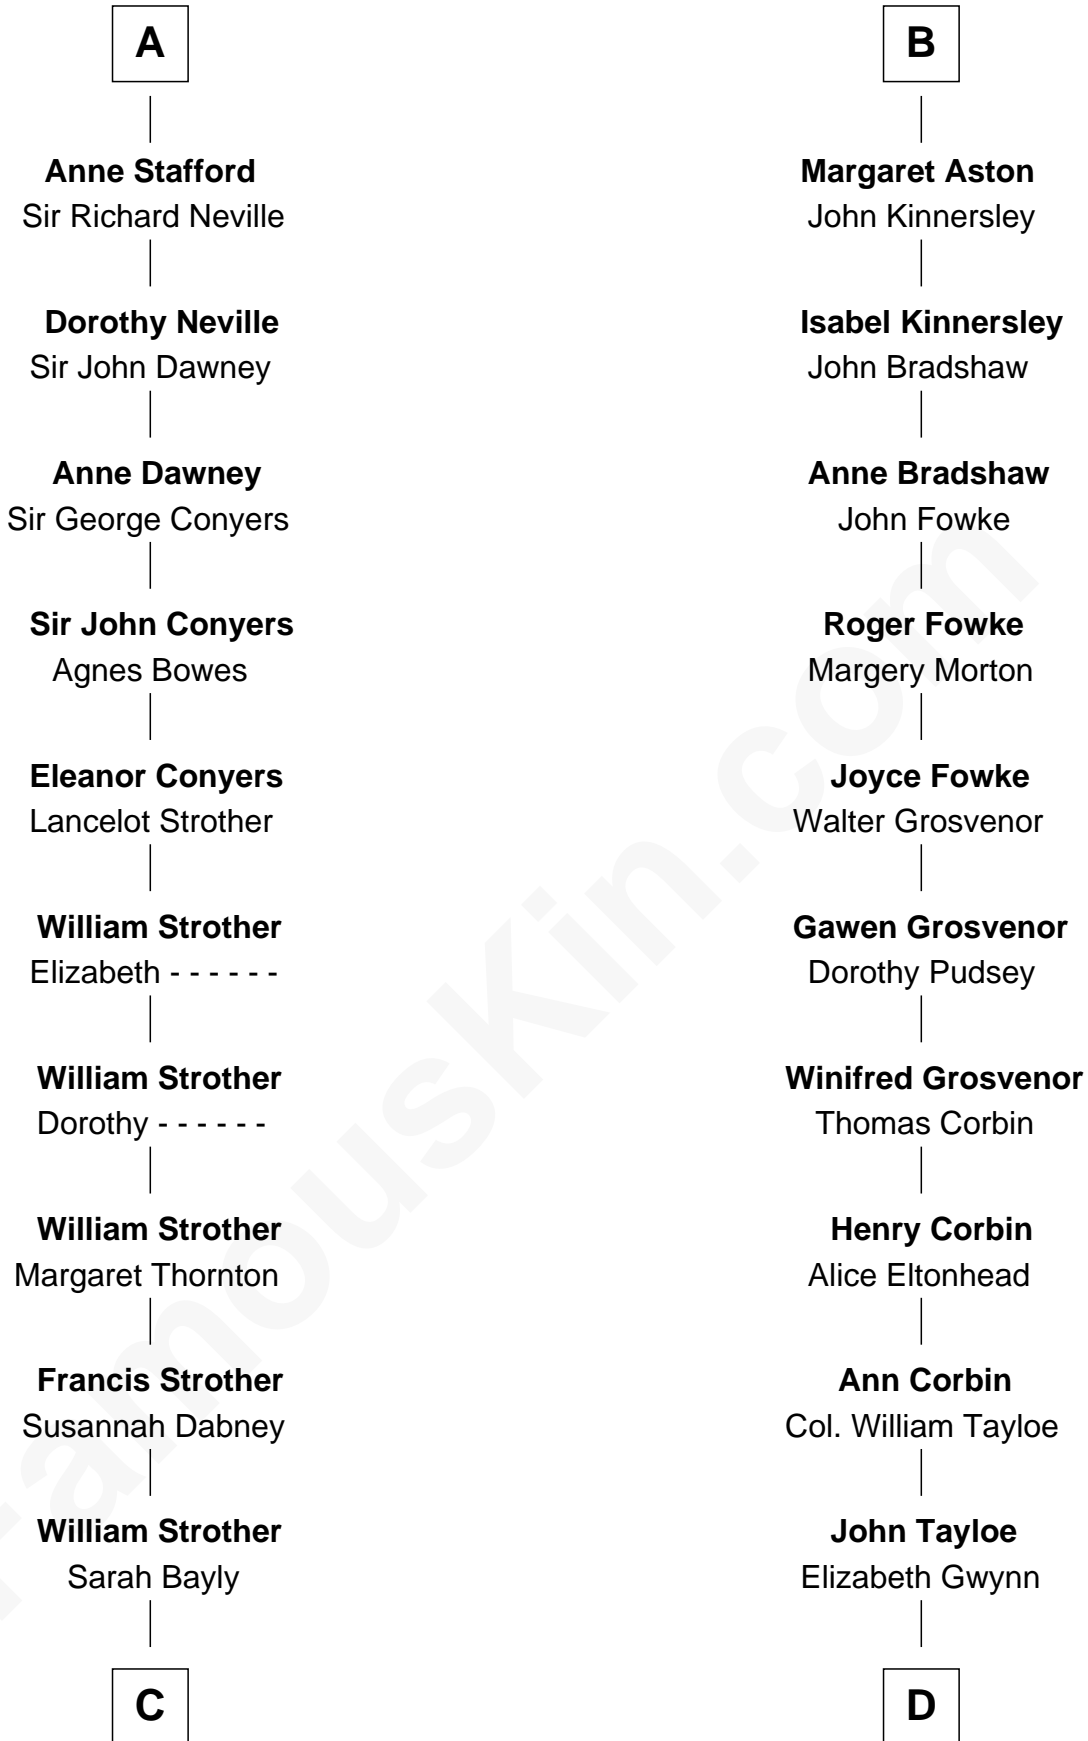

FamousKin.com
Relationship Chart of
Zachary Taylor
12th U.S. President

18th cousin 1 time removed of
Edward Lloyd V
13th Governor of Maryland

C

Sarah Dabney Strother

Col. Richard Taylor

Zachary Taylor

12th U.S. President

D

John Tayloe

Rebecca Plater

Elizabeth Tayloe

Col. Edward Lloyd

Edward Lloyd V

13th Governor of Maryland

FamousKin.com