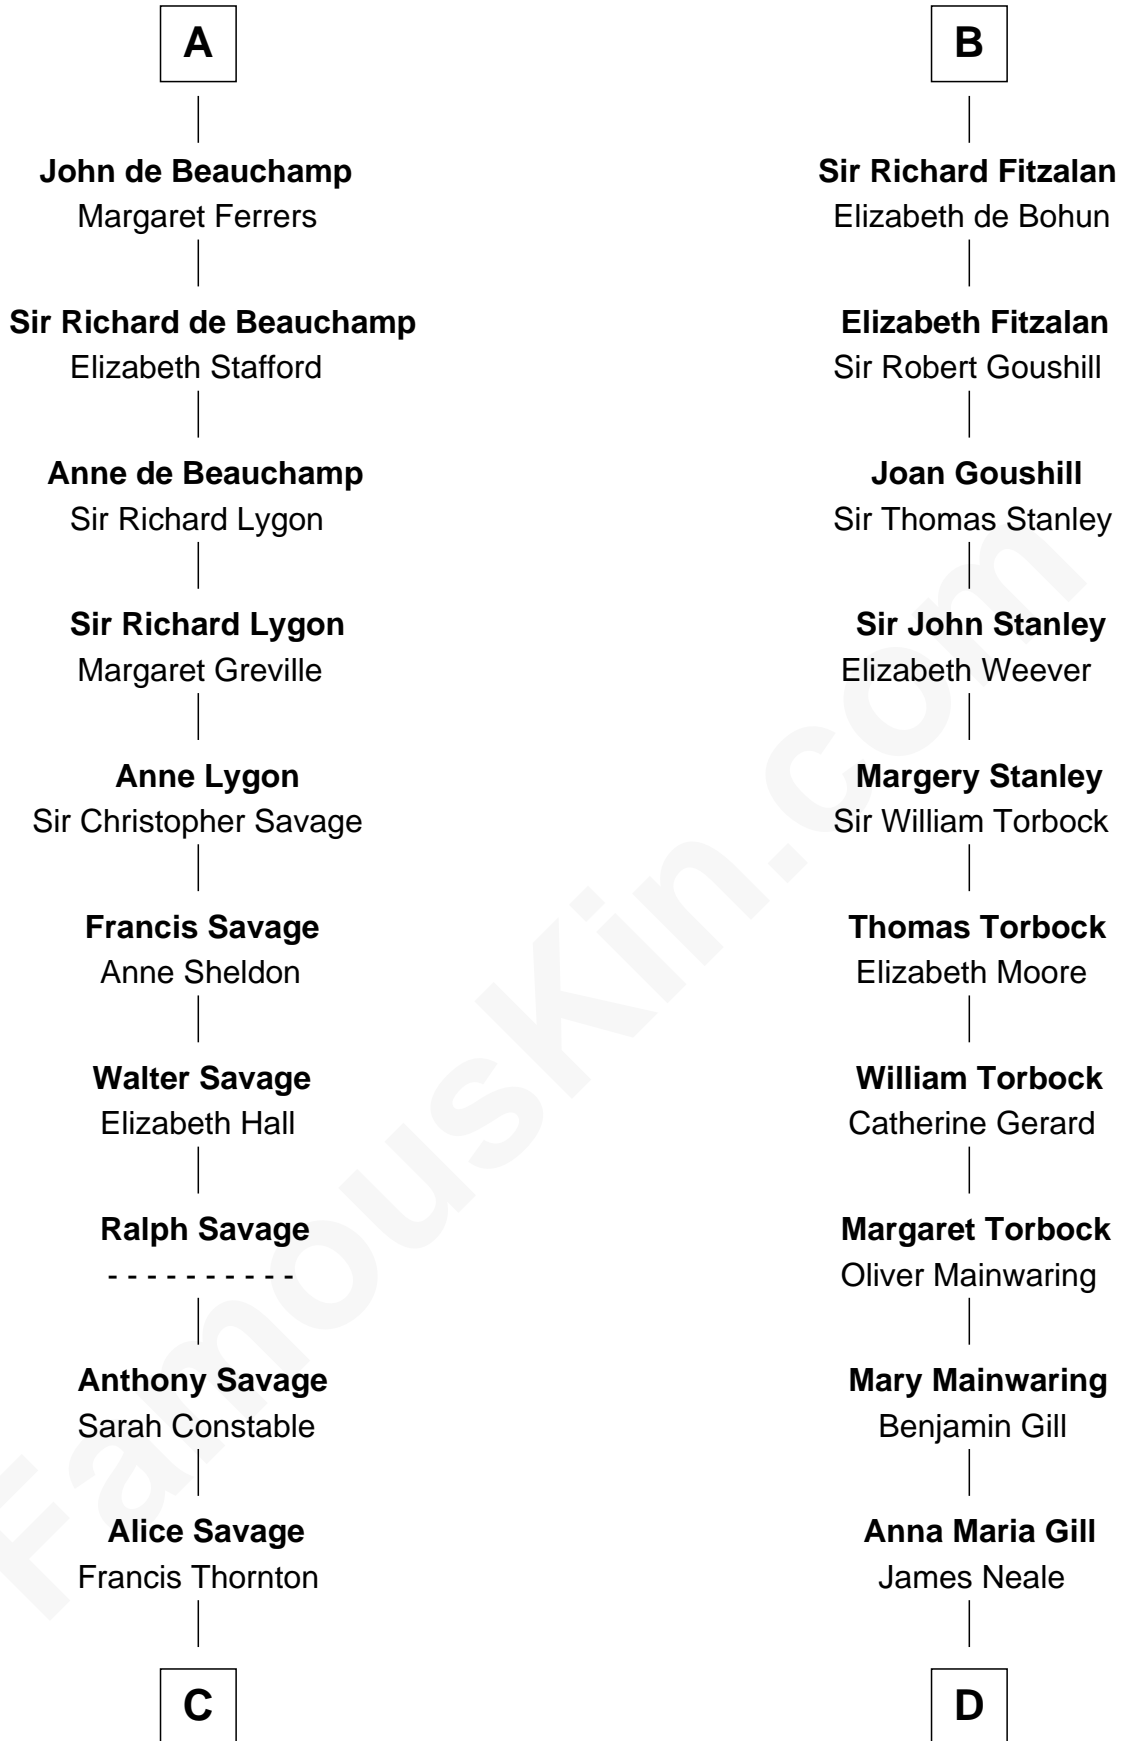

FamousKin.com Relationship Chart of

Zachary Taylor

12th U.S. President

21st cousin of

Edward Lloyd V

13th Governor of Maryland

C

Margaret Thornton

William Strother

Francis Strother

Susannah Dabney

William Strother

Sarah Bayly

Sarah Dabney Strother

Col. Richard Taylor

Zachary Taylor

12th U.S. President

D

Henrietta Maria Neale

Col. Philemon Lloyd

Edward Lloyd

Sarah Covington

Col. Edward Lloyd

Anne Rousby