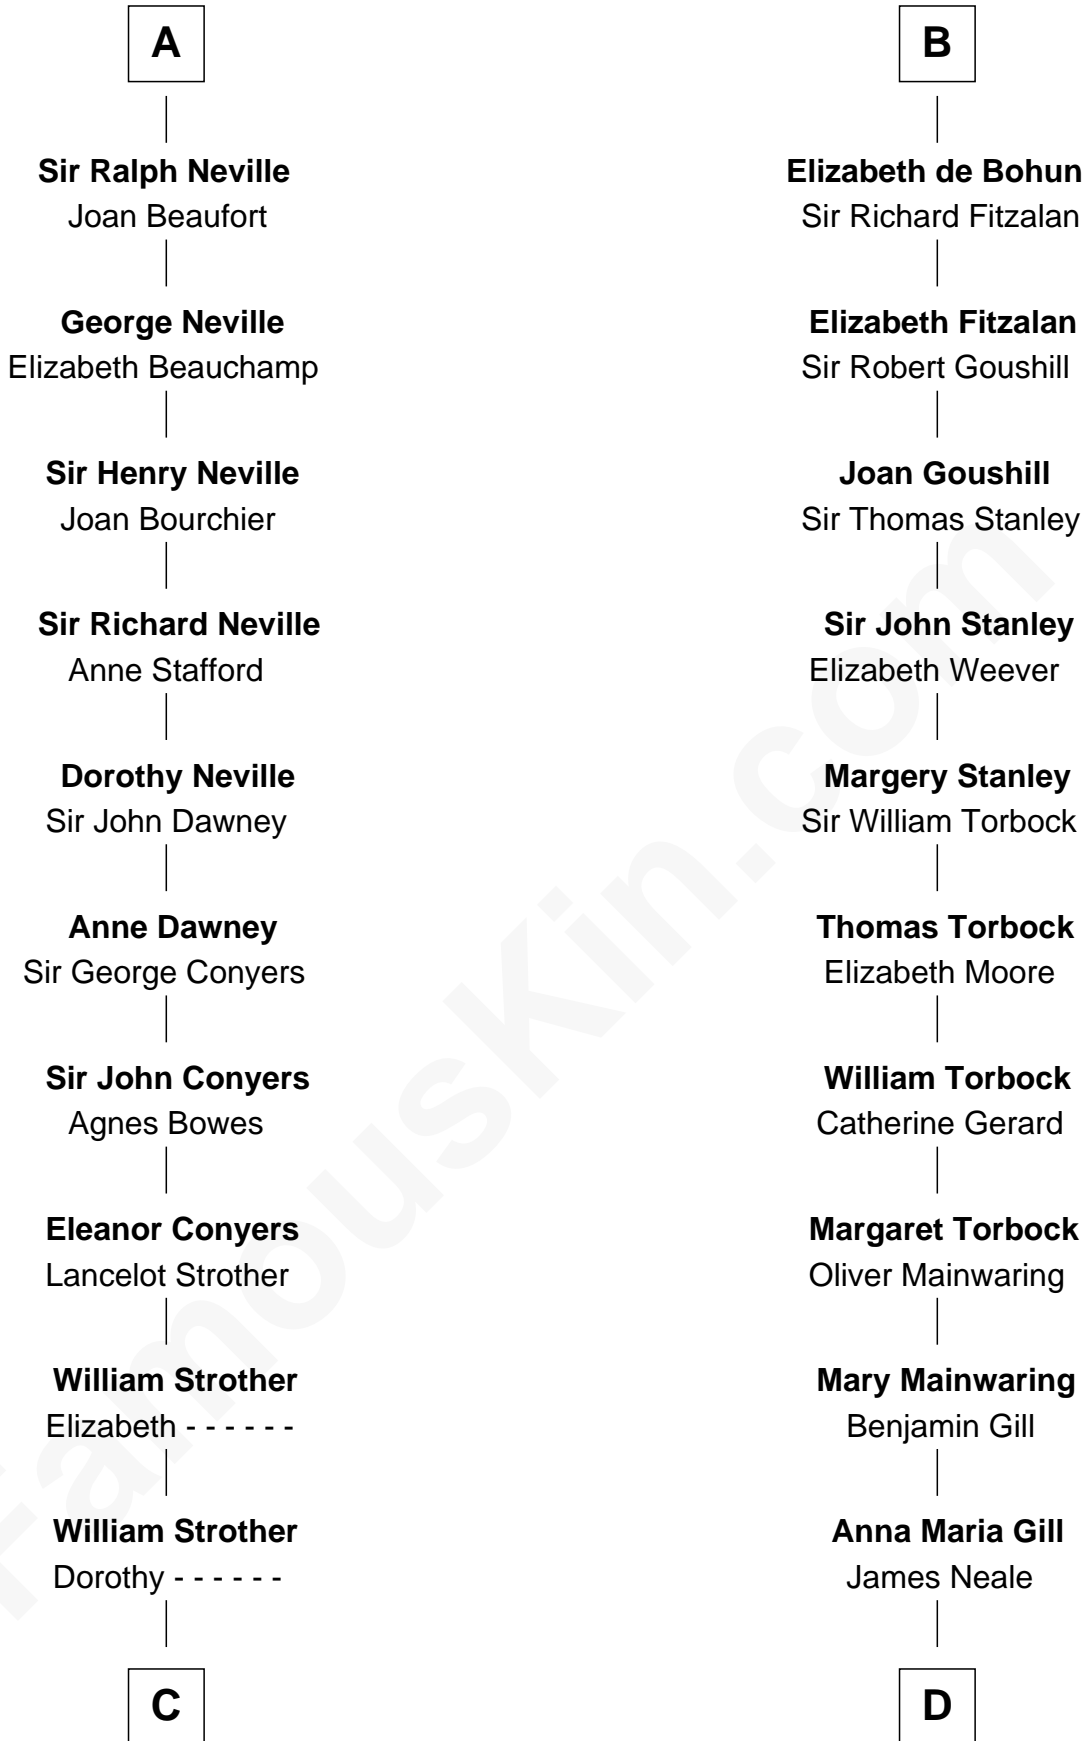

FamousKin.com Relationship Chart of

Zachary Taylor

12th U.S. President

21st cousin of

Edward Lloyd V

13th Governor of Maryland

Sir Ranulf de Gernons

Maud of Gloucester

C

William Strother
Margaret Thornton

Francis Strother
Susannah Dabney

William Strother
Sarah Bayly

Sarah Dabney Strother
Col. Richard Taylor

Zachary Taylor
12th U.S. President

D

Henrietta Maria Neale
Col. Philemon Lloyd

Edward Lloyd
Sarah Covington

Col. Edward Lloyd
Anne Rousby

Col. Edward Lloyd
Elizabeth Tayloe

Edward Lloyd V
13th Governor of Maryland

FamousKin.com