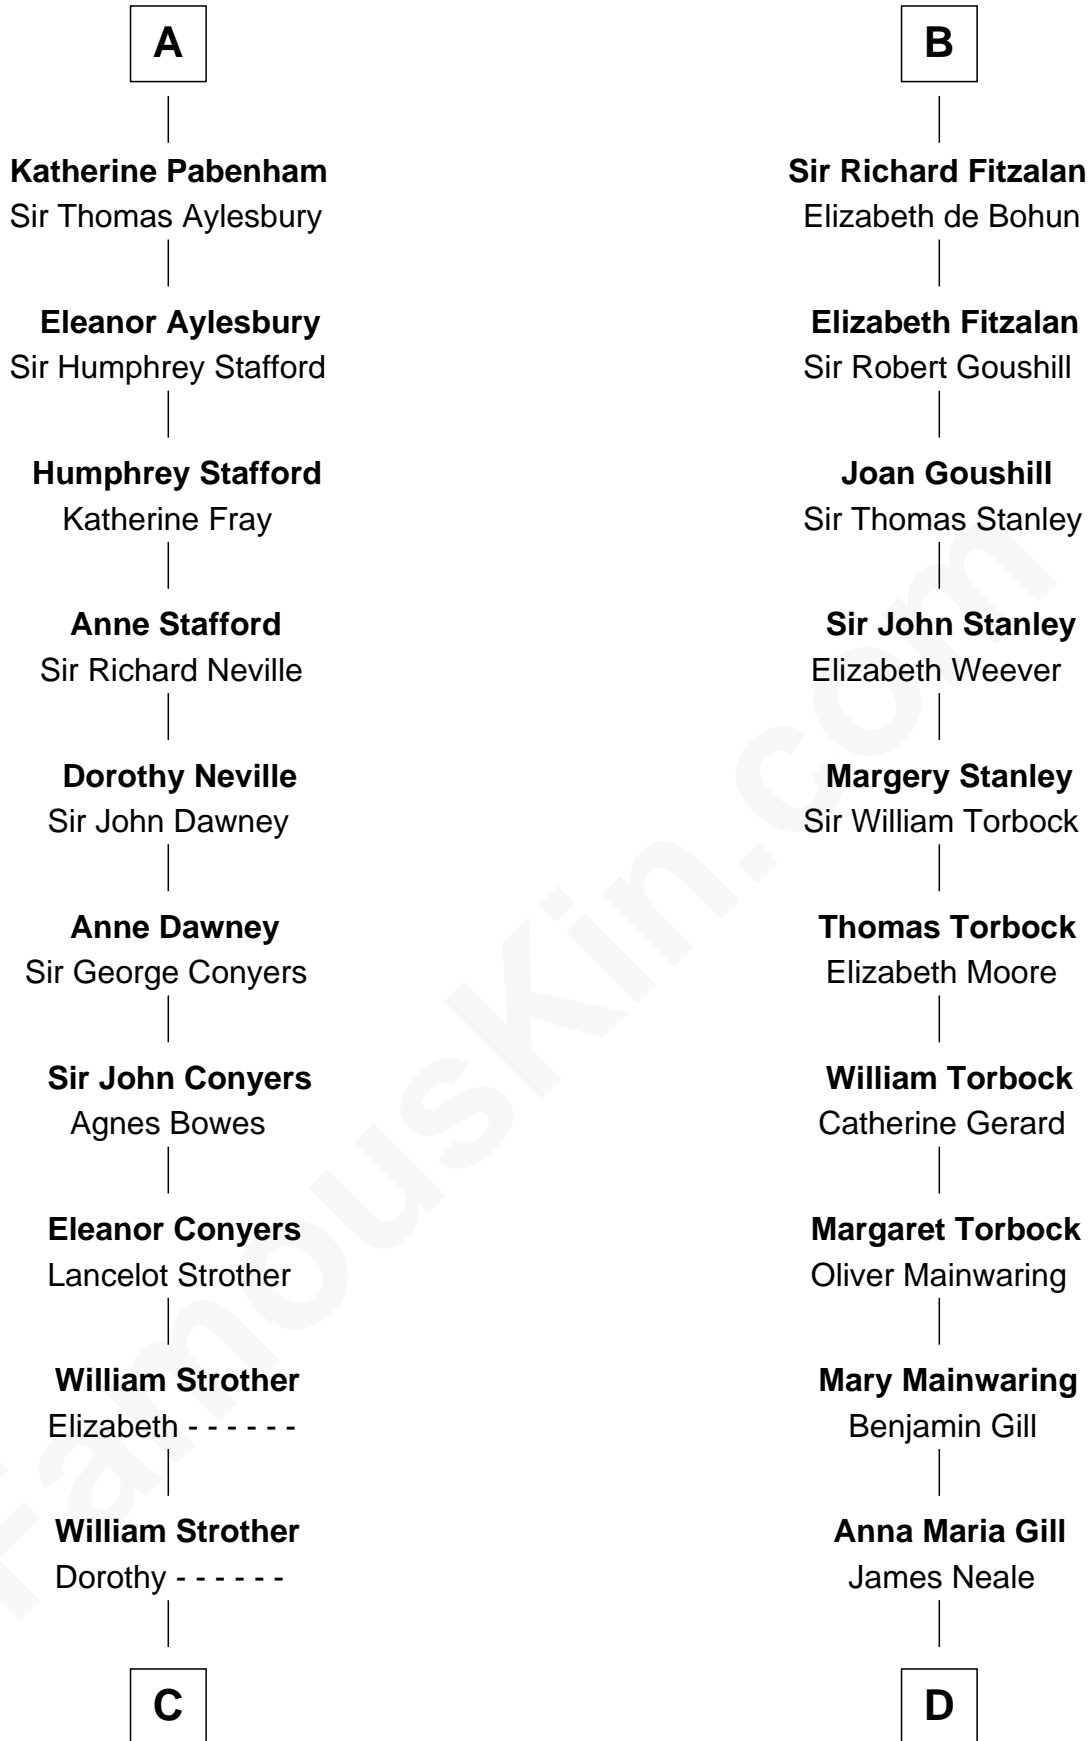

FamousKin.com Relationship Chart of

Zachary Taylor

12th U.S. President

21st cousin of

Edward Lloyd V

13th Governor of Maryland

Gundred de Warenne

with husband
William I de Lancaster

William Mauduit

Hawise de Lancaster

Peter II de Brus

Isabel Mauduit

Sir William de Beauchamp

Agnes de Brus

Walter de Fauconberge

William de Beauchamp

Henry Plantagenet

Elizabeth d'Engaine

Sir Laurence de Pabenhham

Eleanor Plantagenet

Richard Fitzalan

A

B

C

William Strother
Margaret Thornton

Francis Strother
Susannah Dabney

William Strother
Sarah Bayly

Sarah Dabney Strother
Col. Richard Taylor

Zachary Taylor
12th U.S. President

D

Henrietta Maria Neale
Col. Philemon Lloyd