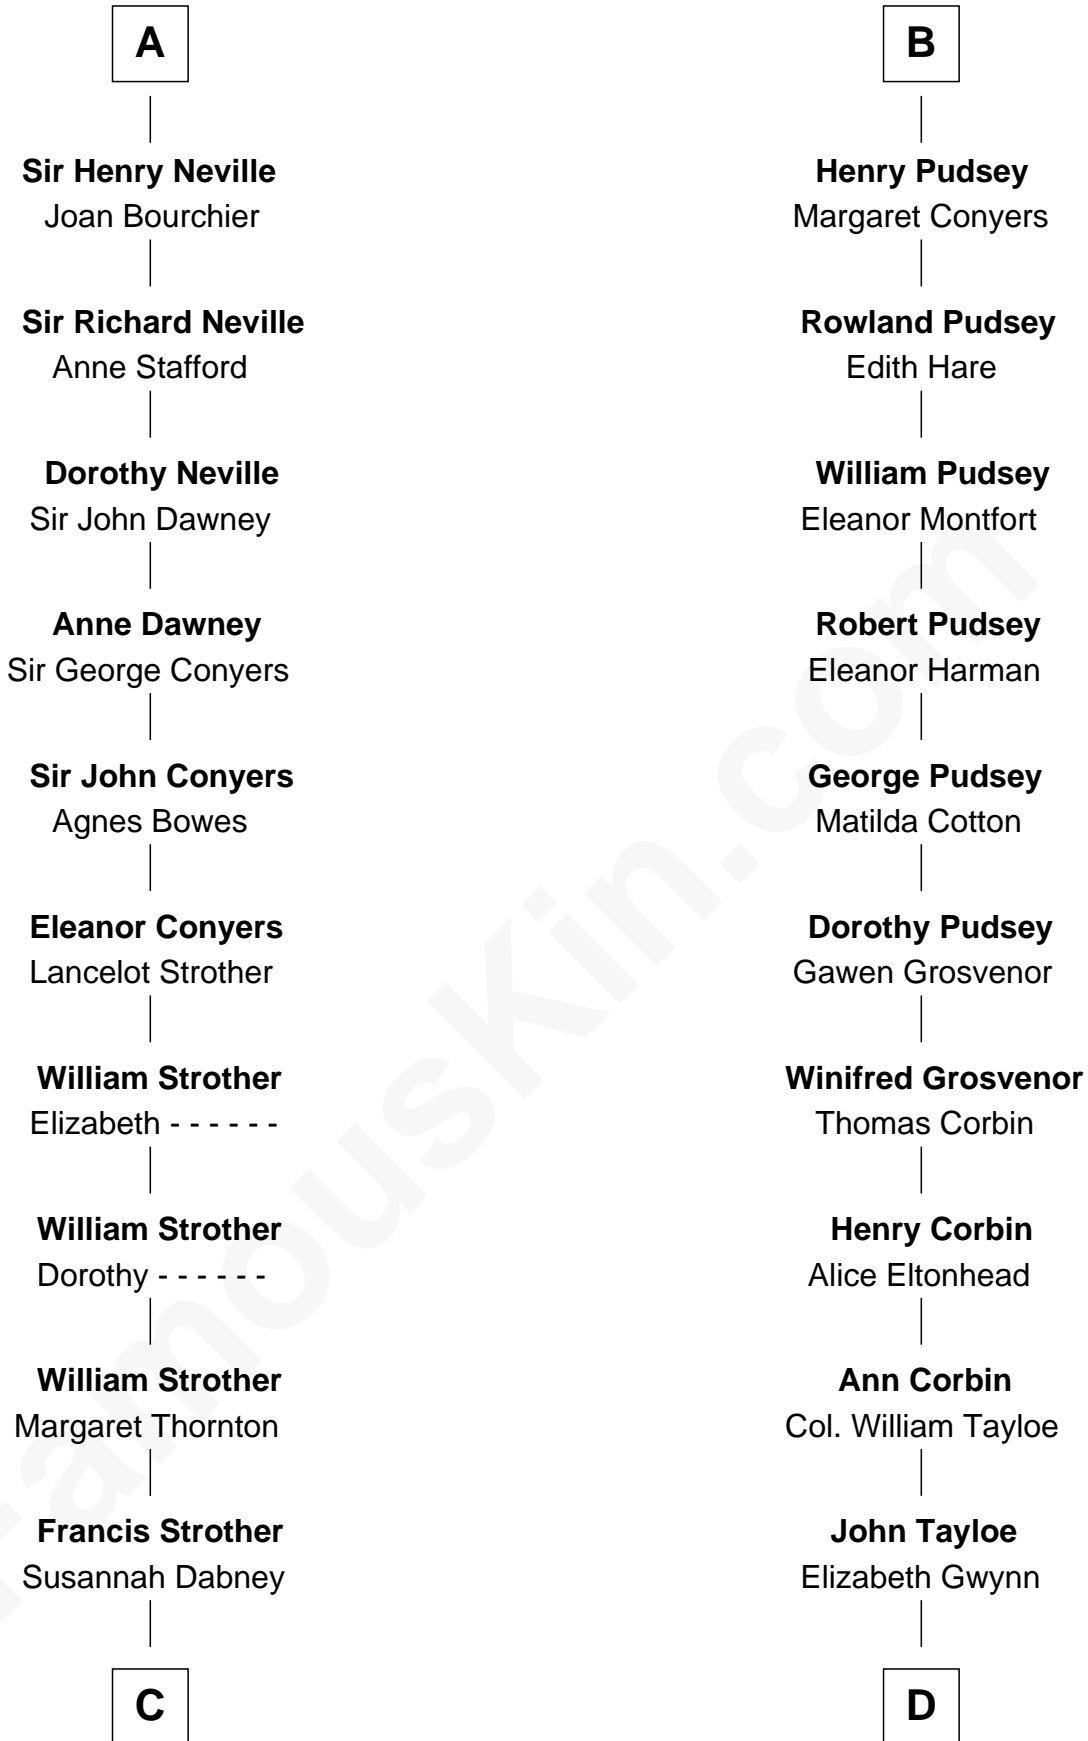

FamousKin.com Relationship Chart of

Zachary Taylor

12th U.S. President

19th cousin of

Edward Lloyd V

13th Governor of Maryland

John Fitz Robert

Ada de Baliol

C

William Strother

Sarah Bayly

Sarah Dabney Strother

Col. Richard Taylor

Zachary Taylor

12th U.S. President

D

John Tayloe

Rebecca Plater

Elizabeth Tayloe

Col. Edward Lloyd

Edward Lloyd V

13th Governor of Maryland

FamousKin.com