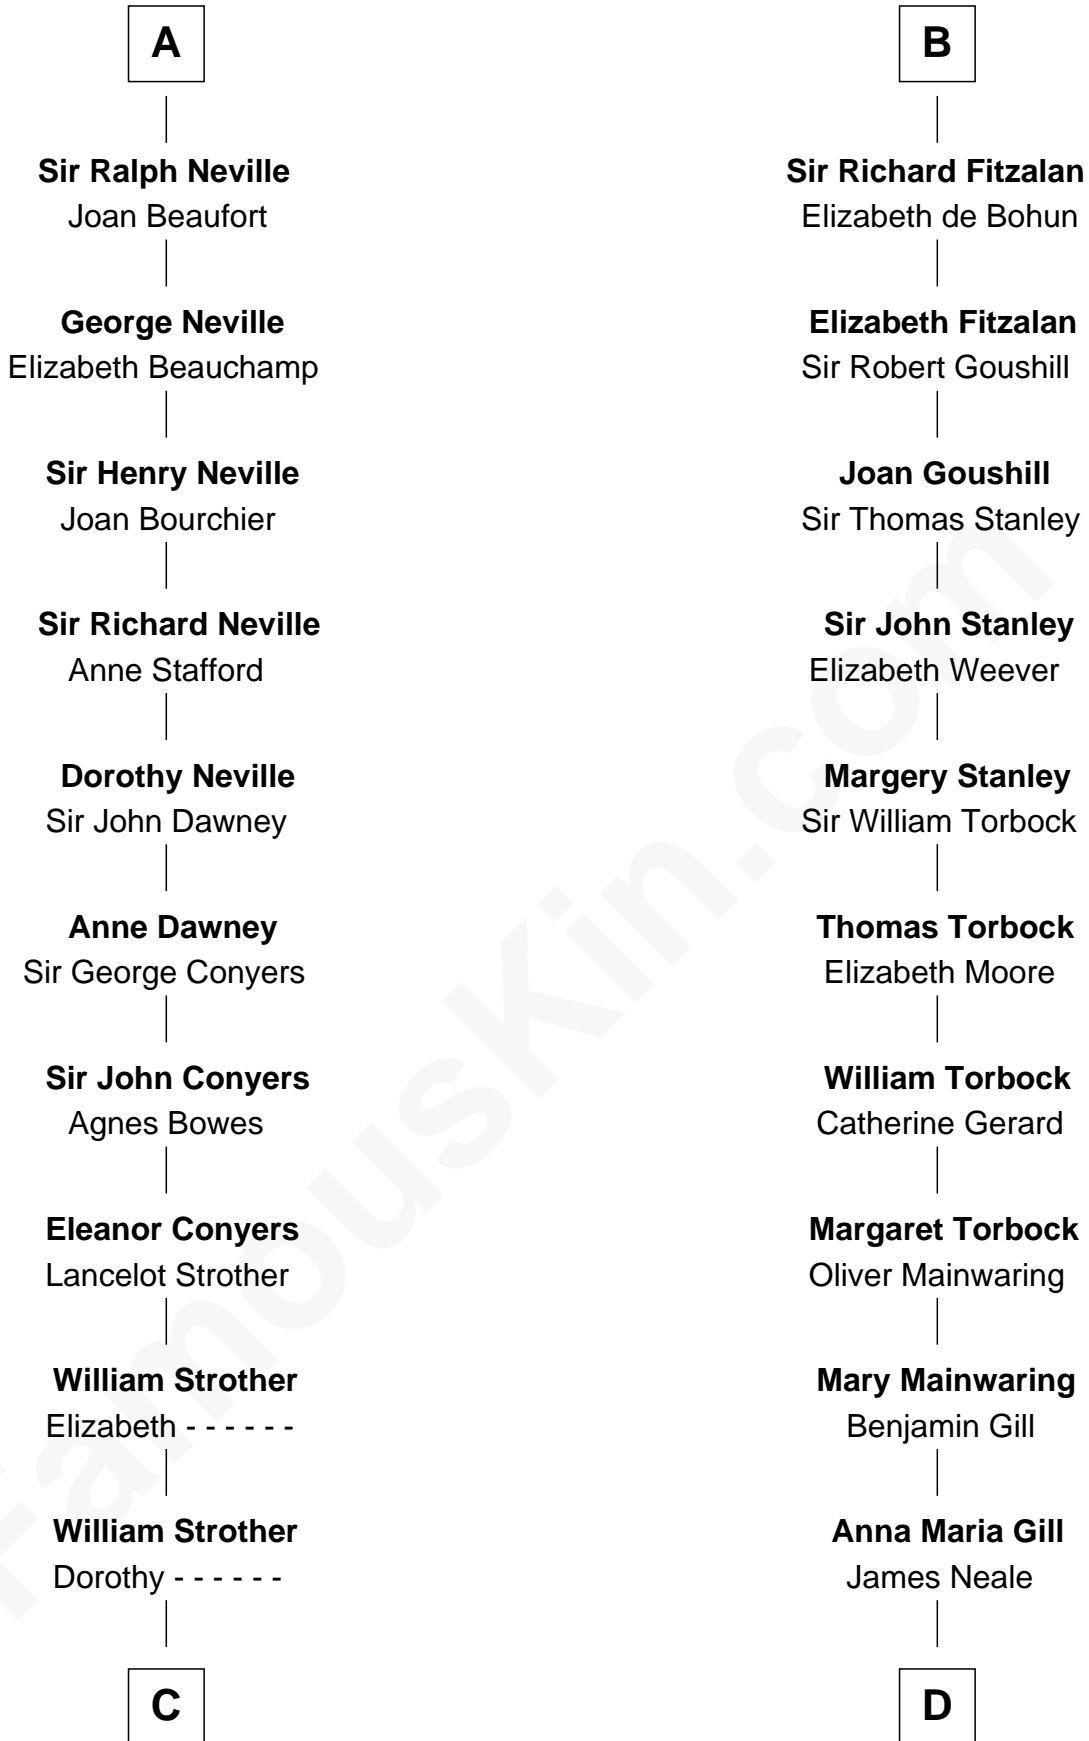

# FamousKin.com Relationship Chart of

**Zachary Taylor**

12th U.S. President

21st cousin of

**Edward Lloyd V**

13th Governor of Maryland

**Sir Ralph de Tony**

Margaret Beaumont

**C**

**William Strother**  
Margaret Thornton

**Francis Strother**  
Susannah Dabney

**William Strother**  
Sarah Bayly

**Sarah Dabney Strother**  
Col. Richard Taylor

**Zachary Taylor**  
*12th U.S. President*

**D**

**Henrietta Maria Neale**  
Col. Philemon Lloyd

**Edward Lloyd**  
Sarah Covington

**Col. Edward Lloyd**  
Anne Rousby

**Col. Edward Lloyd**  
Elizabeth Tayloe

**Edward Lloyd V**  
*13th Governor of Maryland*